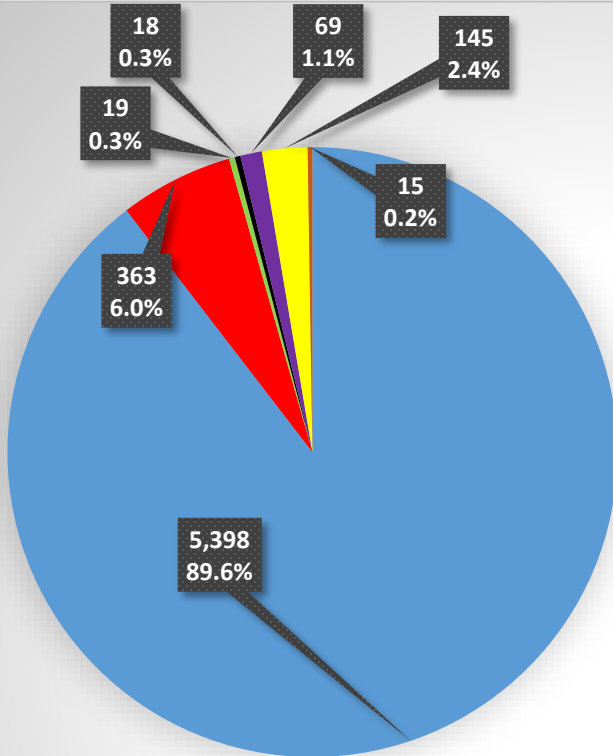

Sheriff's Daily Report  
9/17/2019

Under the Custody of the Sheriff	
<b>TOTAL MALE AND FEMALE</b>	<b>8,319</b>
Jail Population	6,027
Community Corrections	2,292

## Jail Population Behind the Walls

- Division 4, Division 4 Dorm 4, Division 6, Cermak, Division 08 RTU, Division 9, Division 10, Division 11 - Male Population
  - RTU Annex, Cermak, Division 08 RTU - Female Population
  - Division 15 - Outside Counties
  - Division 15 - Hospital
- Court-Ordered Programming within Jail Custody**
- RTU Annex - Women's Residential (Court Ordered Drug Treatment Program)
  - Division 6, Division 08 RTU - PRC (Court Ordered Drug Treatment Program) - Male Population
  - Division 16 - VRIC (Court Ordered) - Male Population

Q. What does Behind the Walls mean?

A. The behind the walls jail population is physically housed under the Sheriff's custody 24 hours a day/7 days a week. This includes all the populations listed on the key above and pie chart to the left - Divisional populations male & female, Outside Counties, Hospital, PRC, Women's Residential, & VRIC. Detainees in court-ordered treatment programs (PRC, Women's Residential, VRIC) are housed at CCDOC 24 hours a day/7 days week.