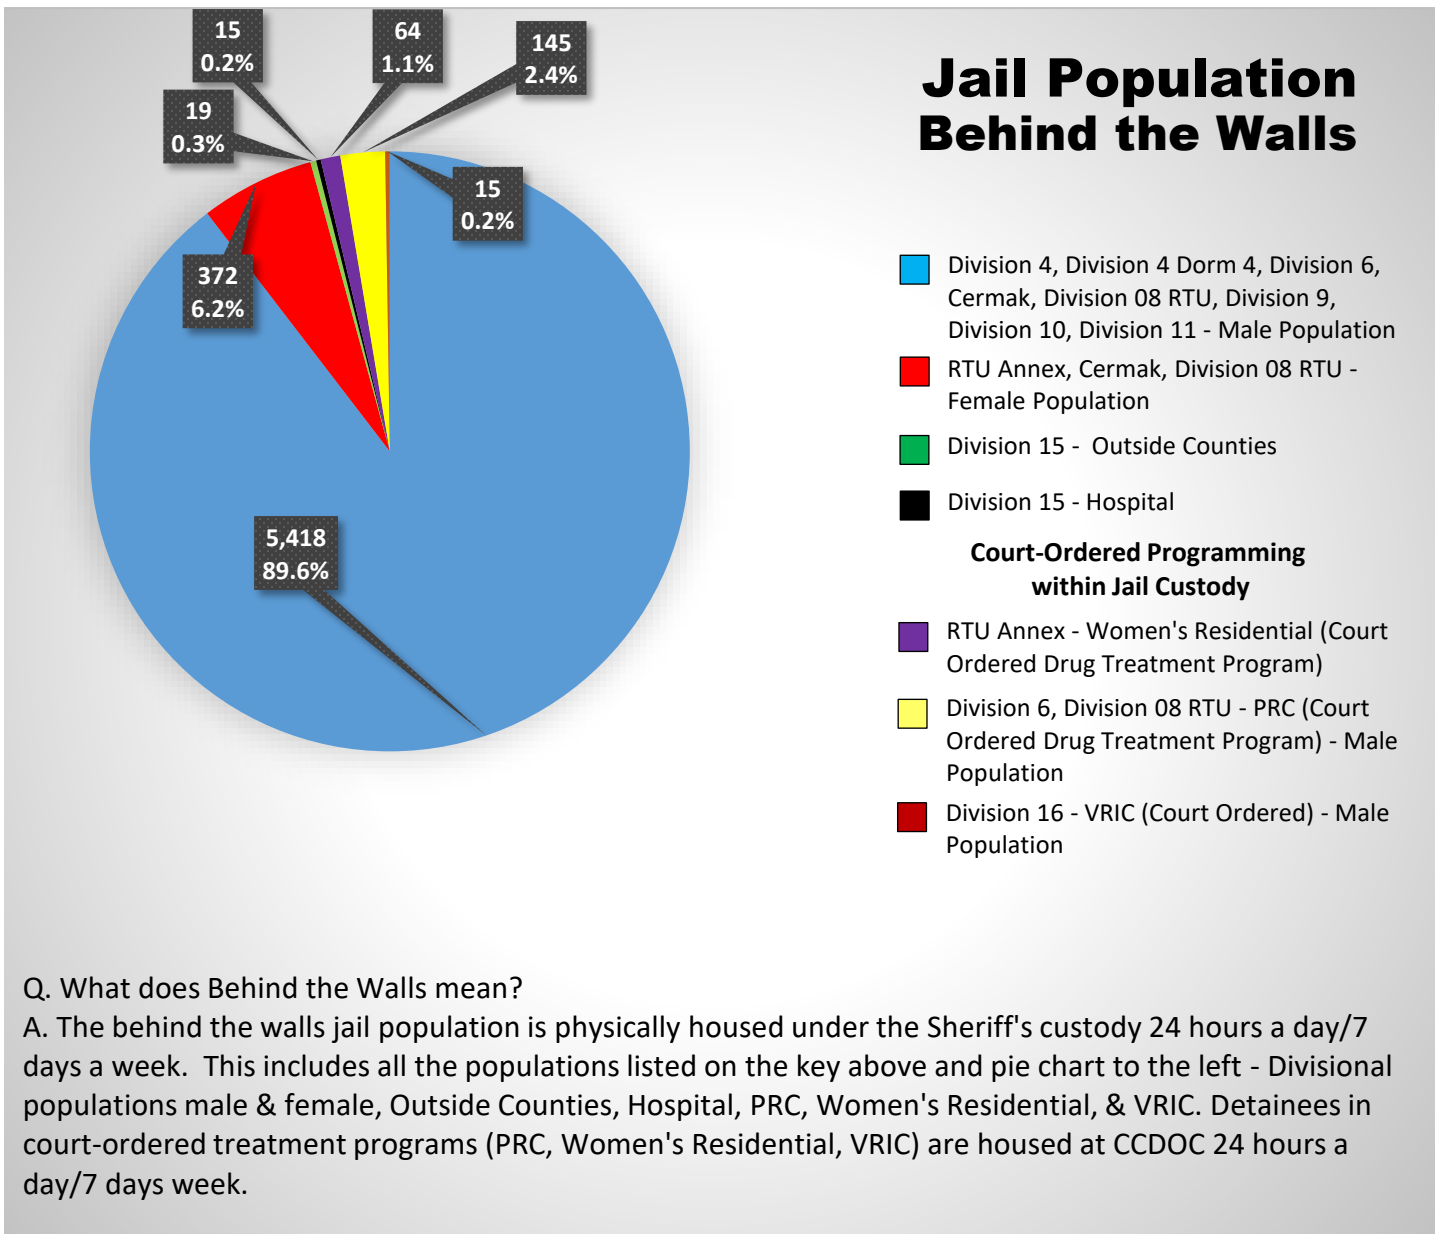

## Sheriff's Daily Report 9/16/2019

Under the Custody of the Sheriff	
<b>TOTAL MALE AND FEMALE</b>	<b>8,352</b>
Jail Population	6,048
Community Corrections	2,304

**Sheriff's Daily Report**  
9/16/2019

**CCSO Population Demographics**