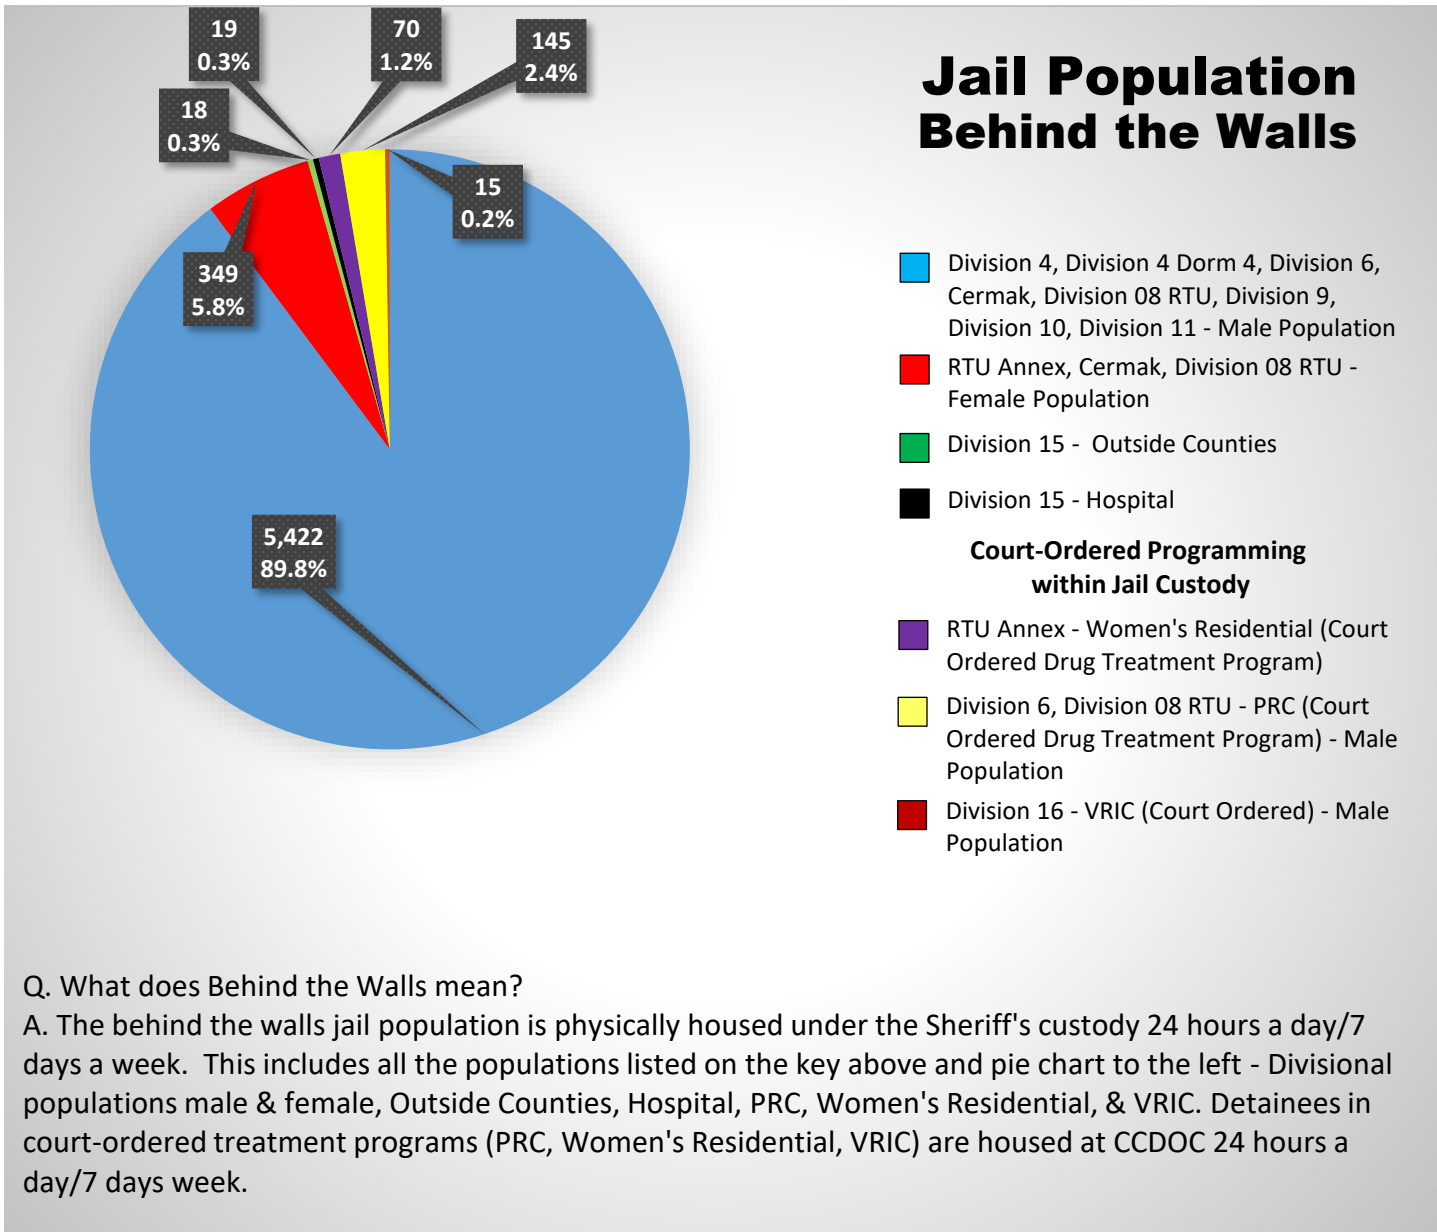

## Sheriff's Daily Report 9/12/2019

Under the Custody of the Sheriff	
<b>TOTAL MALE AND FEMALE</b>	<b>8,324</b>
Jail Population	6,038
Community Corrections	2,286

Sheriff's Daily Report  
9/12/2019

CCSO Population Demographics