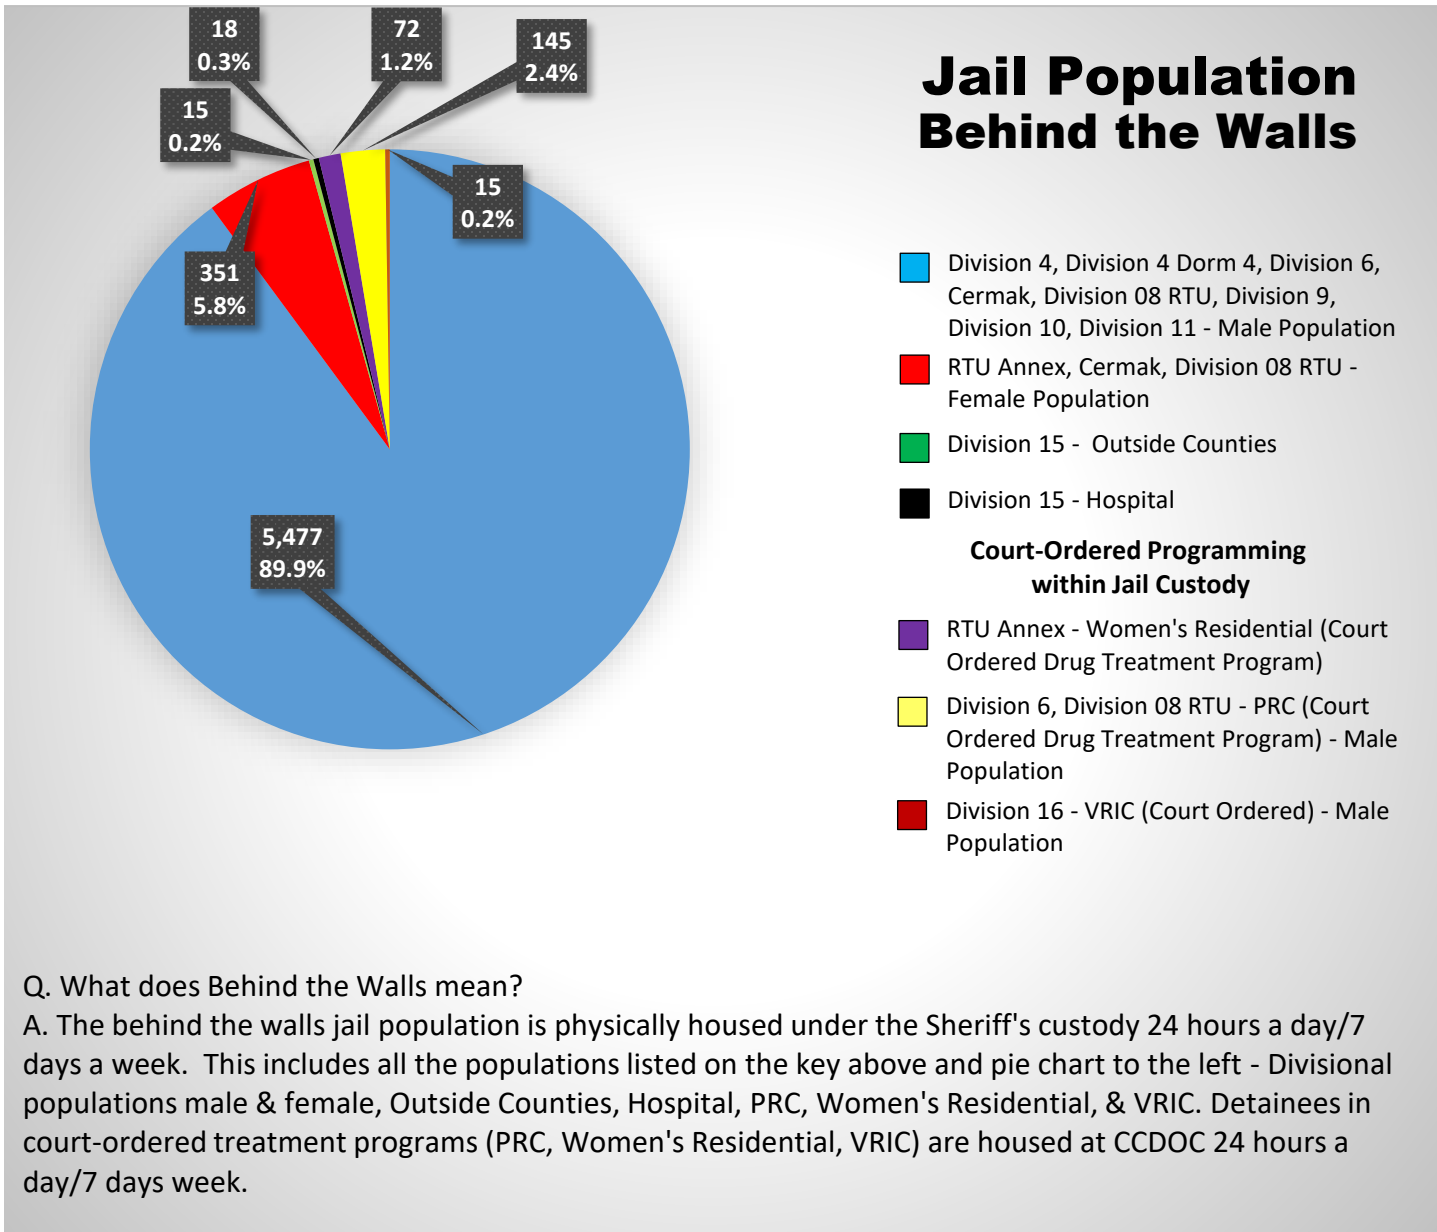

Sheriff's Daily Report 9/10/2019

Under the Custody of the Sheriff	
TOTAL MALE AND FEMALE	8,400
Jail Population	6,093
Community Corrections	2,307

Sheriff's Daily Report
9/10/2019

CCSO Population Demographics