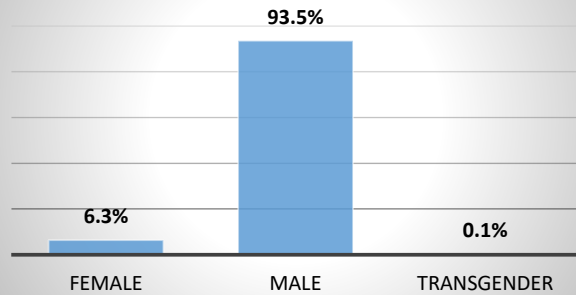

Sheriff's Daily Report
9/7/2019

Under the Custody of the Sheriff	
TOTAL MALE AND FEMALE	8,299
Jail Population	6,005
Community Corrections	2,294

Sheriff's Daily Report

9/7/2019

CCSO Population Demographics

In Confinement

Gender Distribution

Race Distribution

Age Distribution

Community Corrections

Gender Distribution

Race Distribution

Age Distribution