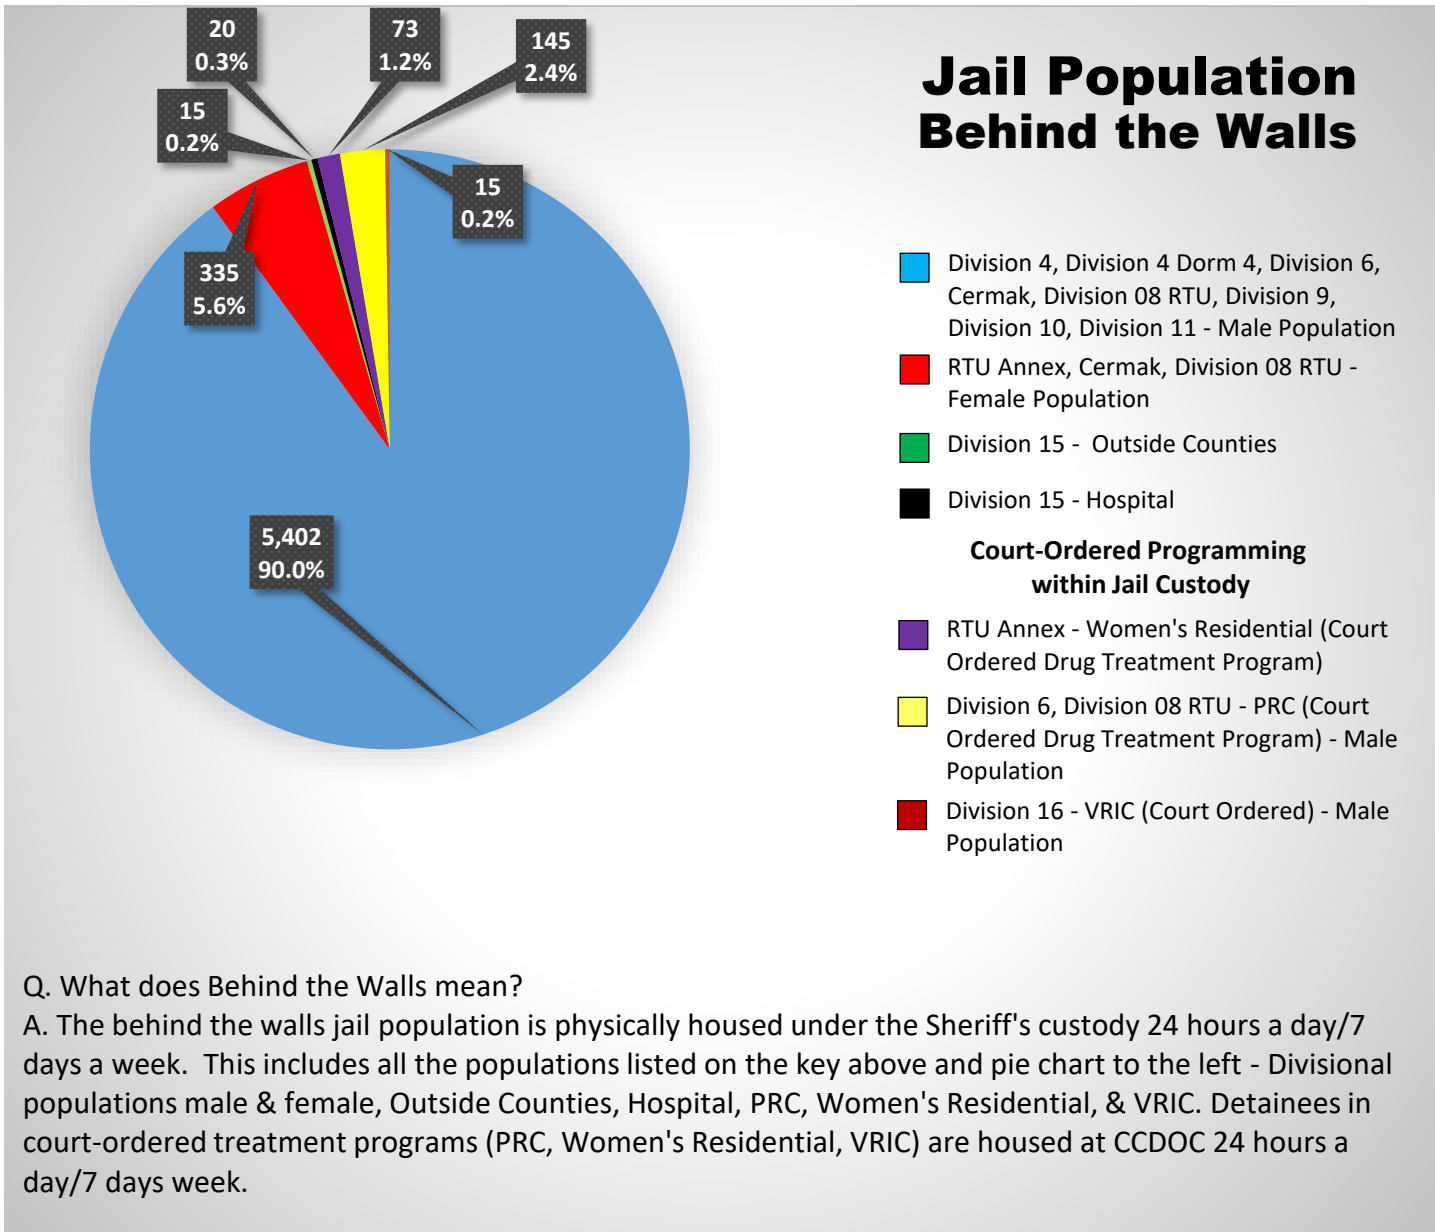

Sheriff's Daily Report
9/7/2019

Under the Custody of the Sheriff	
TOTAL MALE AND FEMALE	8,299
Jail Population	6,005
Community Corrections	2,294

Sheriff's Daily Report

9/7/2019

CCSO Population Demographics

In Confinement

Gender Distribution

Race Distribution

Age Distribution

Community Corrections

Gender Distribution

Race Distribution

Age Distribution