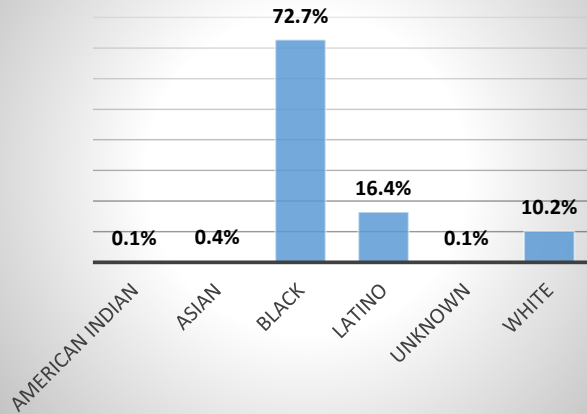

Sheriff's Daily Report
9/7/2019

Under the Custody of the Sheriff	
TOTAL MALE AND FEMALE	8,299
Jail Population	6,005
Community Corrections	2,294

Sheriff's Daily Report

9/7/2019

CCSO Population Demographics

In Confinement

Gender Distribution

Race Distribution

Age Distribution

Community Corrections

Gender Distribution

Race Distribution

Age Distribution