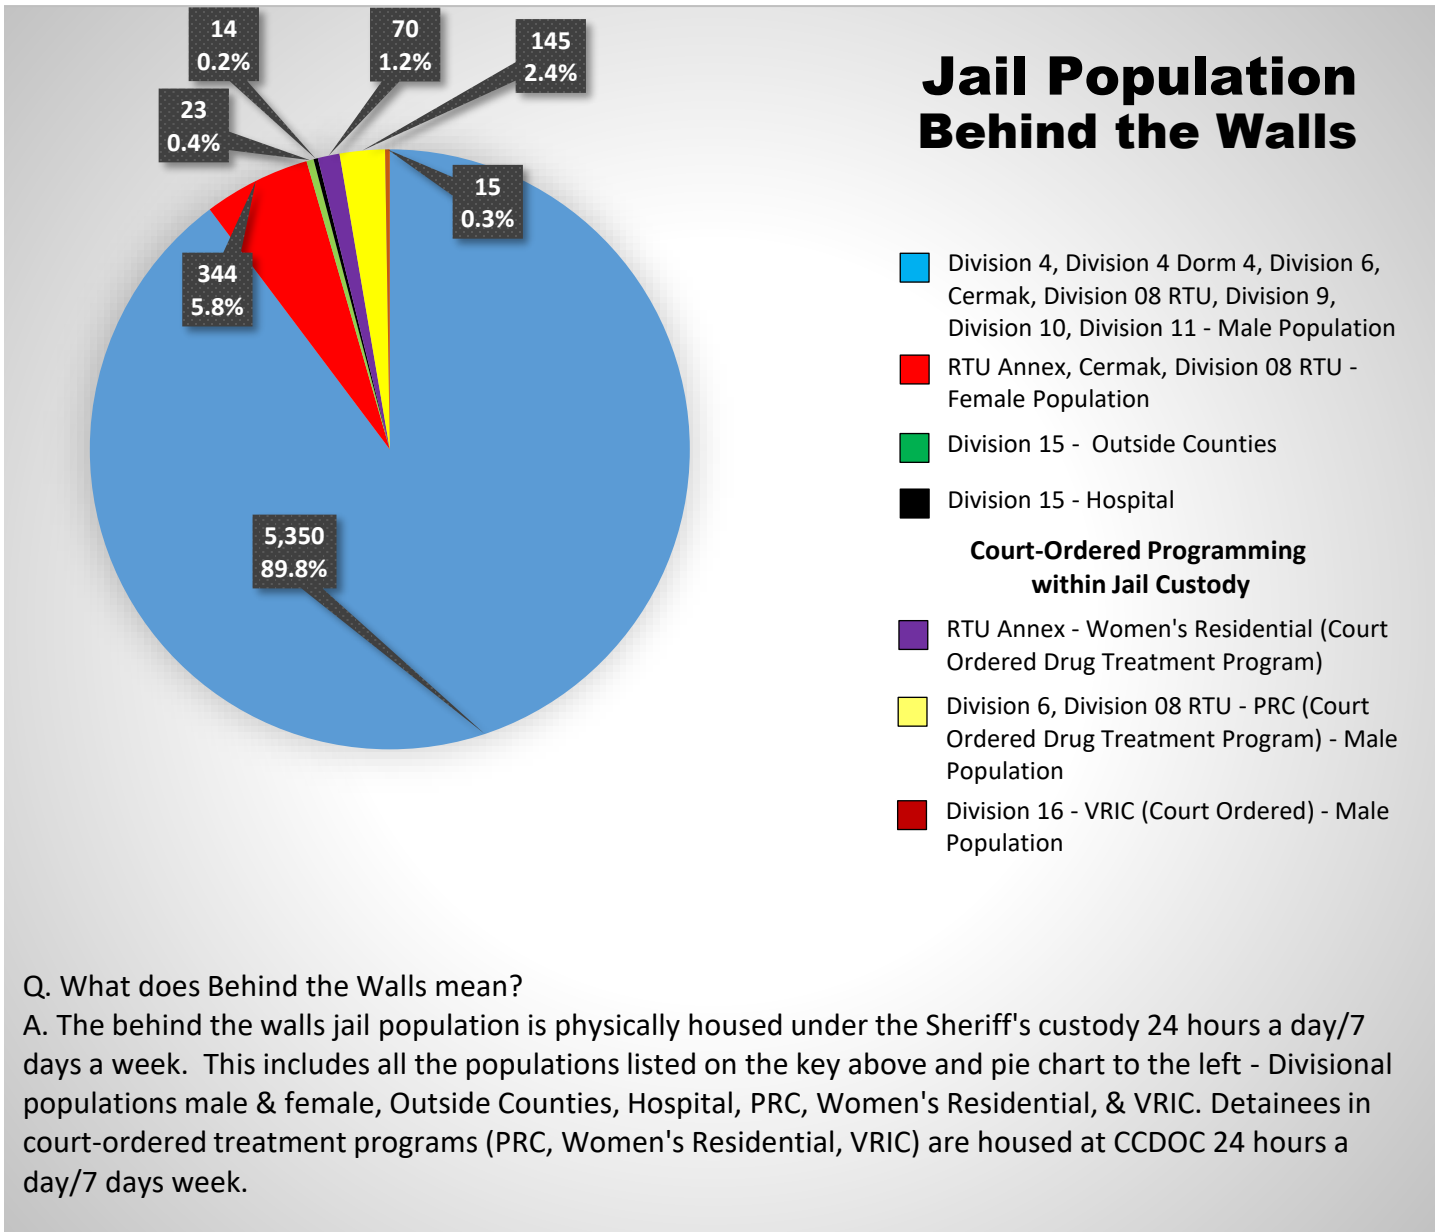

Sheriff's Daily Report 8/19/2019

Under the Custody of the Sheriff	
TOTAL MALE AND FEMALE	8,283
Jail Population	5,961
Community Corrections	2,322

Sheriff's Daily Report
8/19/2019

CCSO Population Demographics