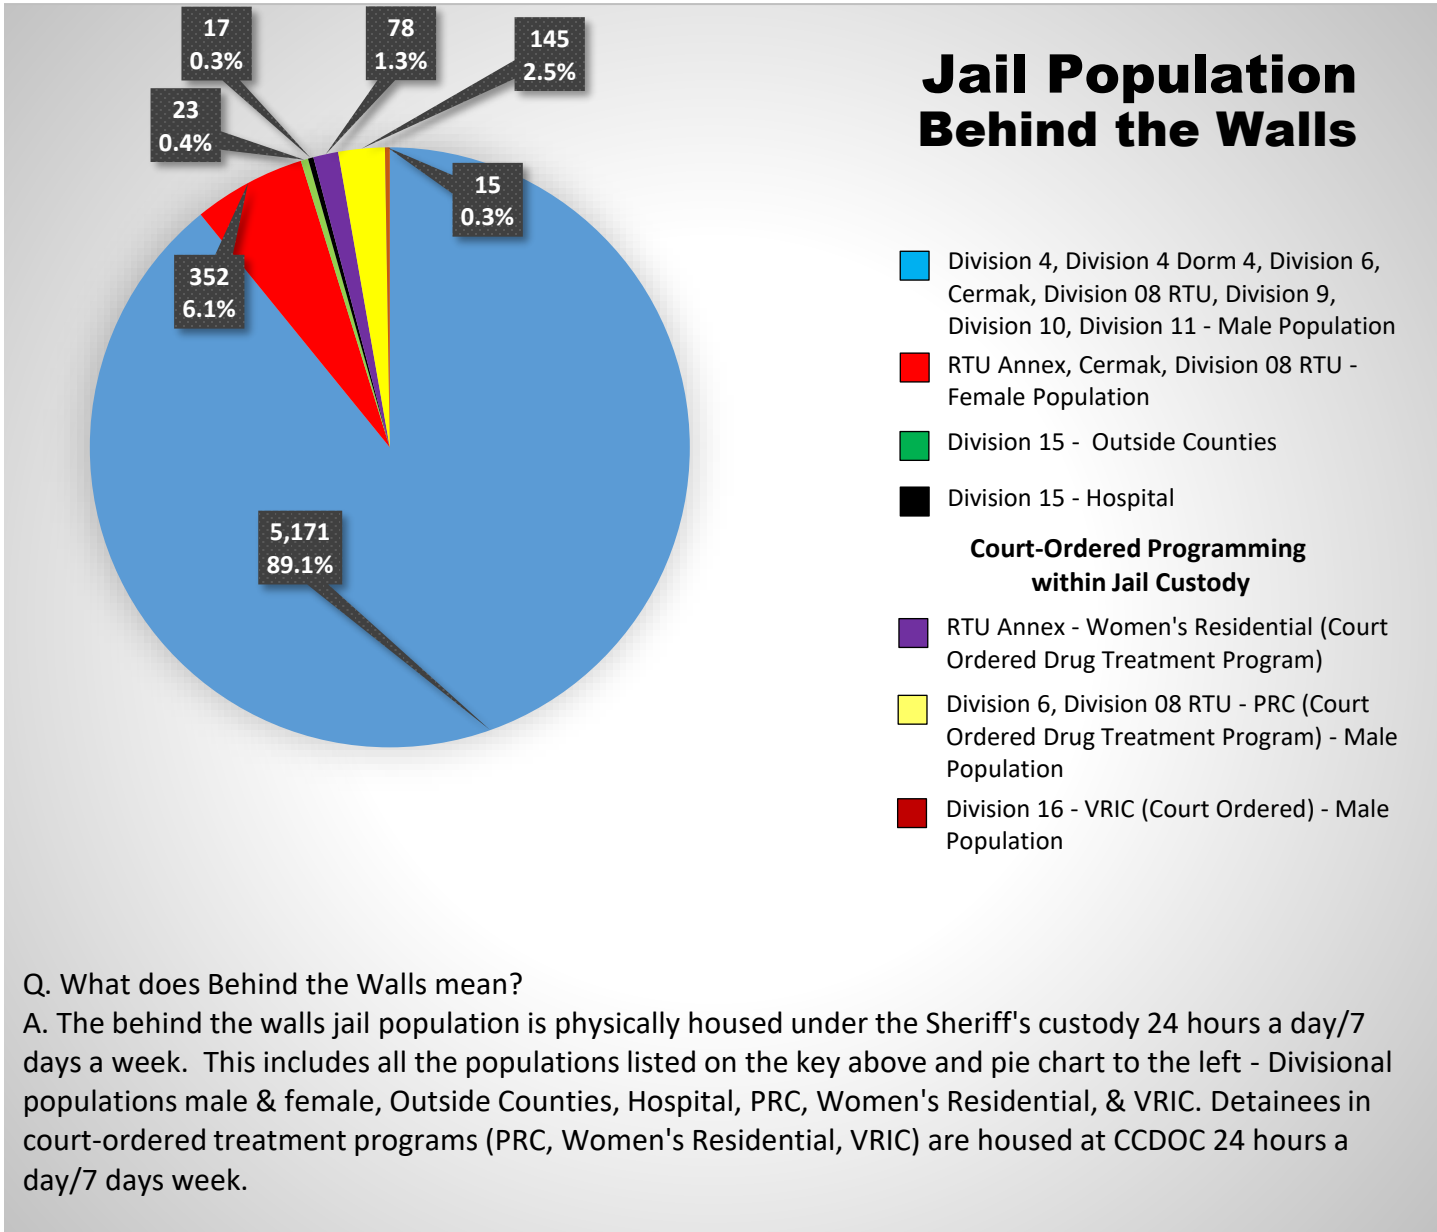

## Sheriff's Daily Report 8/15/2019

Under the Custody of the Sheriff	
<b>TOTAL MALE AND FEMALE</b>	<b>8,080</b>
Jail Population	5,801
Community Corrections	2,279

Sheriff's Daily Report  
8/15/2019

CCSO Population Demographics