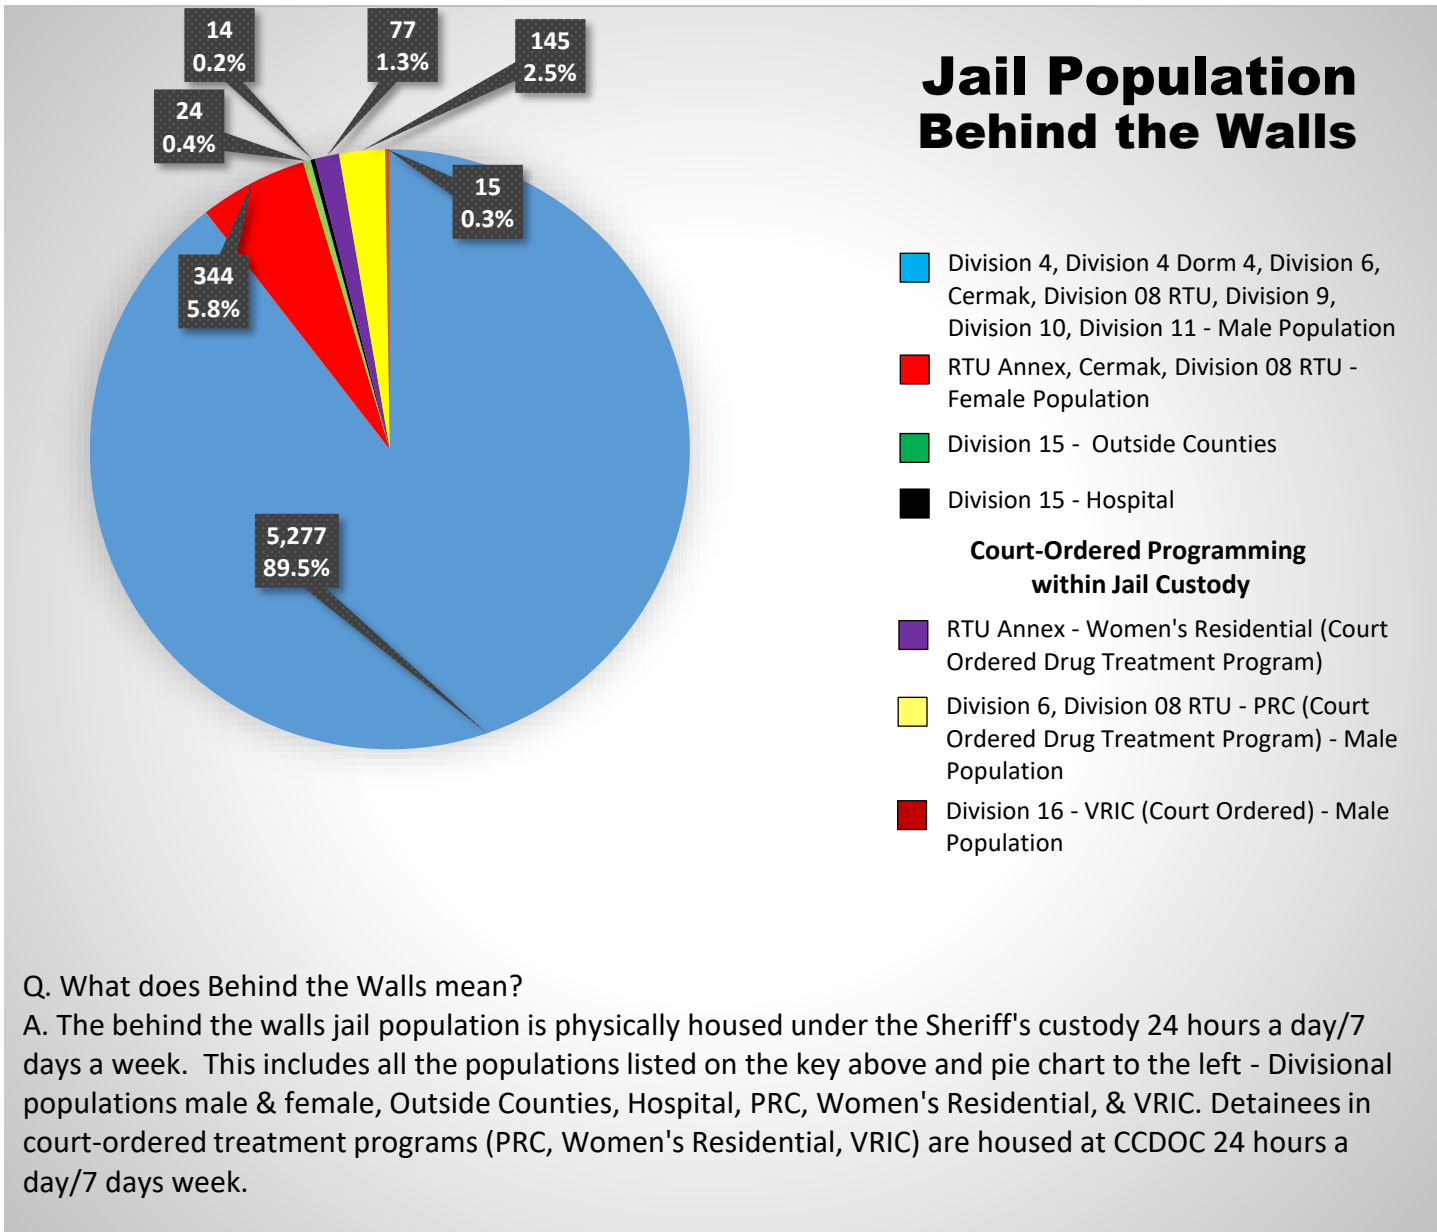

Sheriff's Daily Report 8/14/2019

Under the Custody of the Sheriff	
TOTAL MALE AND FEMALE	8,167
Jail Population	5,896
Community Corrections	2,271

Sheriff's Daily Report
8/14/2019

CCSO Population Demographics