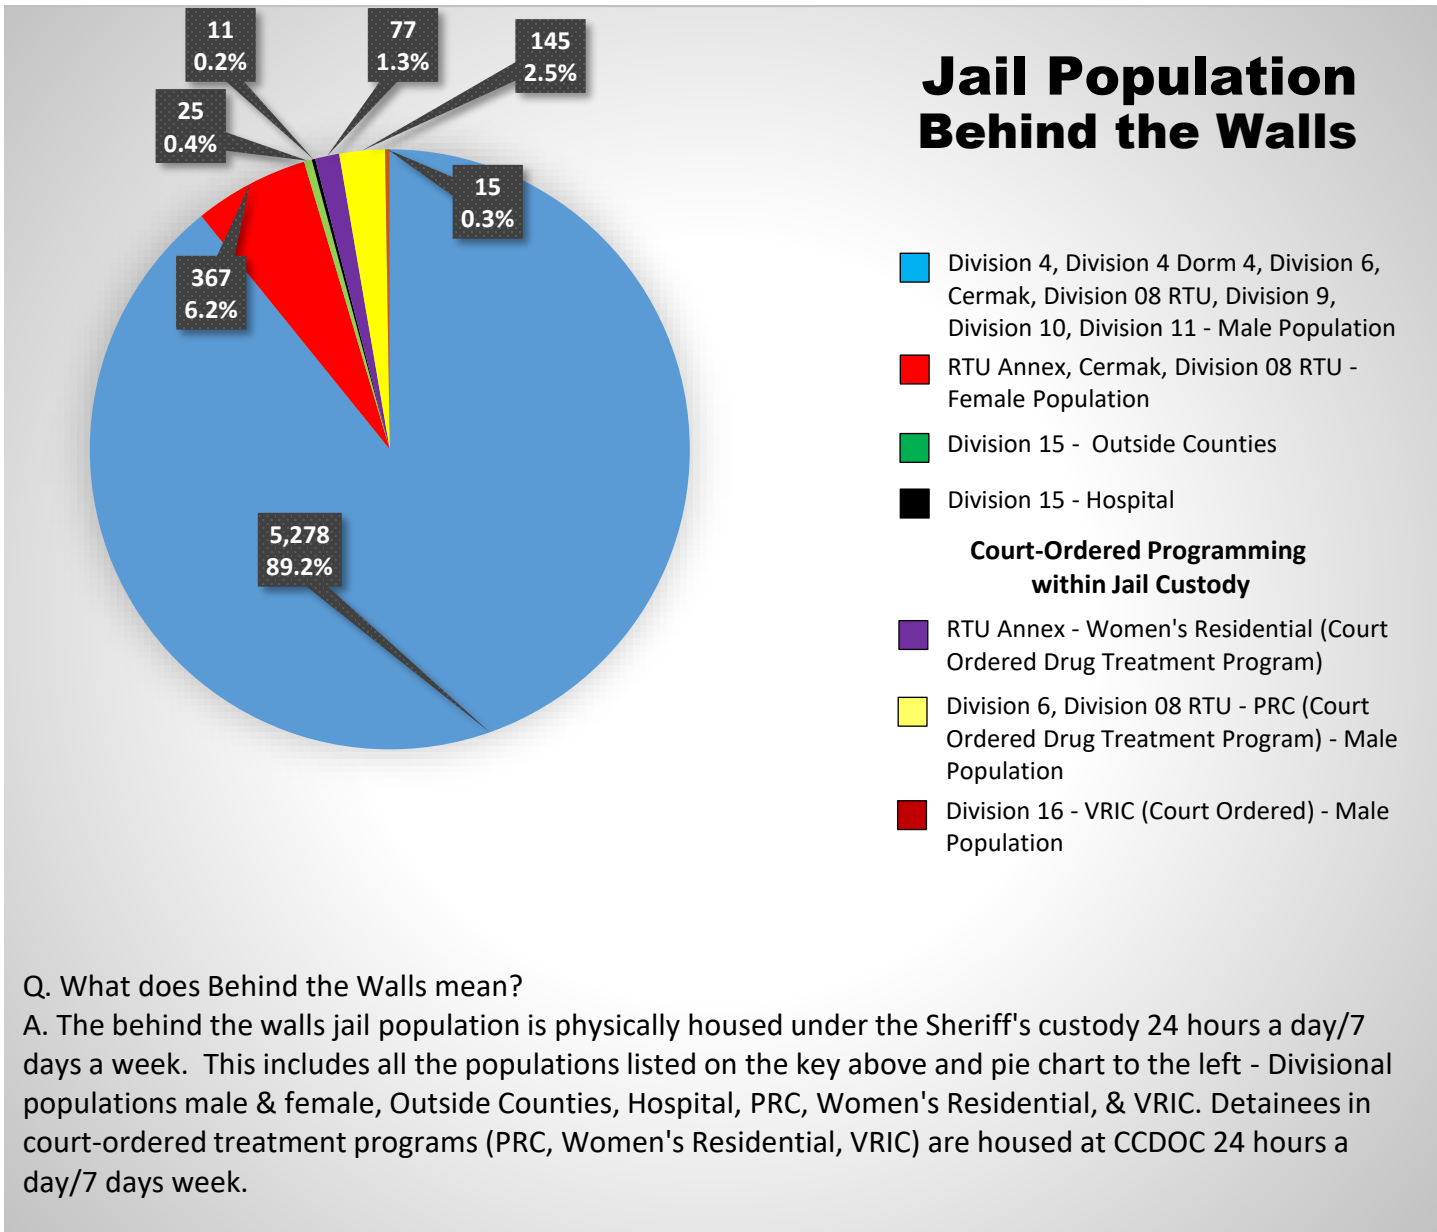

Sheriff's Daily Report 8/13/2019

Under the Custody of the Sheriff	
TOTAL MALE AND FEMALE	8,198
Jail Population	5,918
Community Corrections	2,280

Sheriff's Daily Report
8/13/2019

CCSO Population Demographics