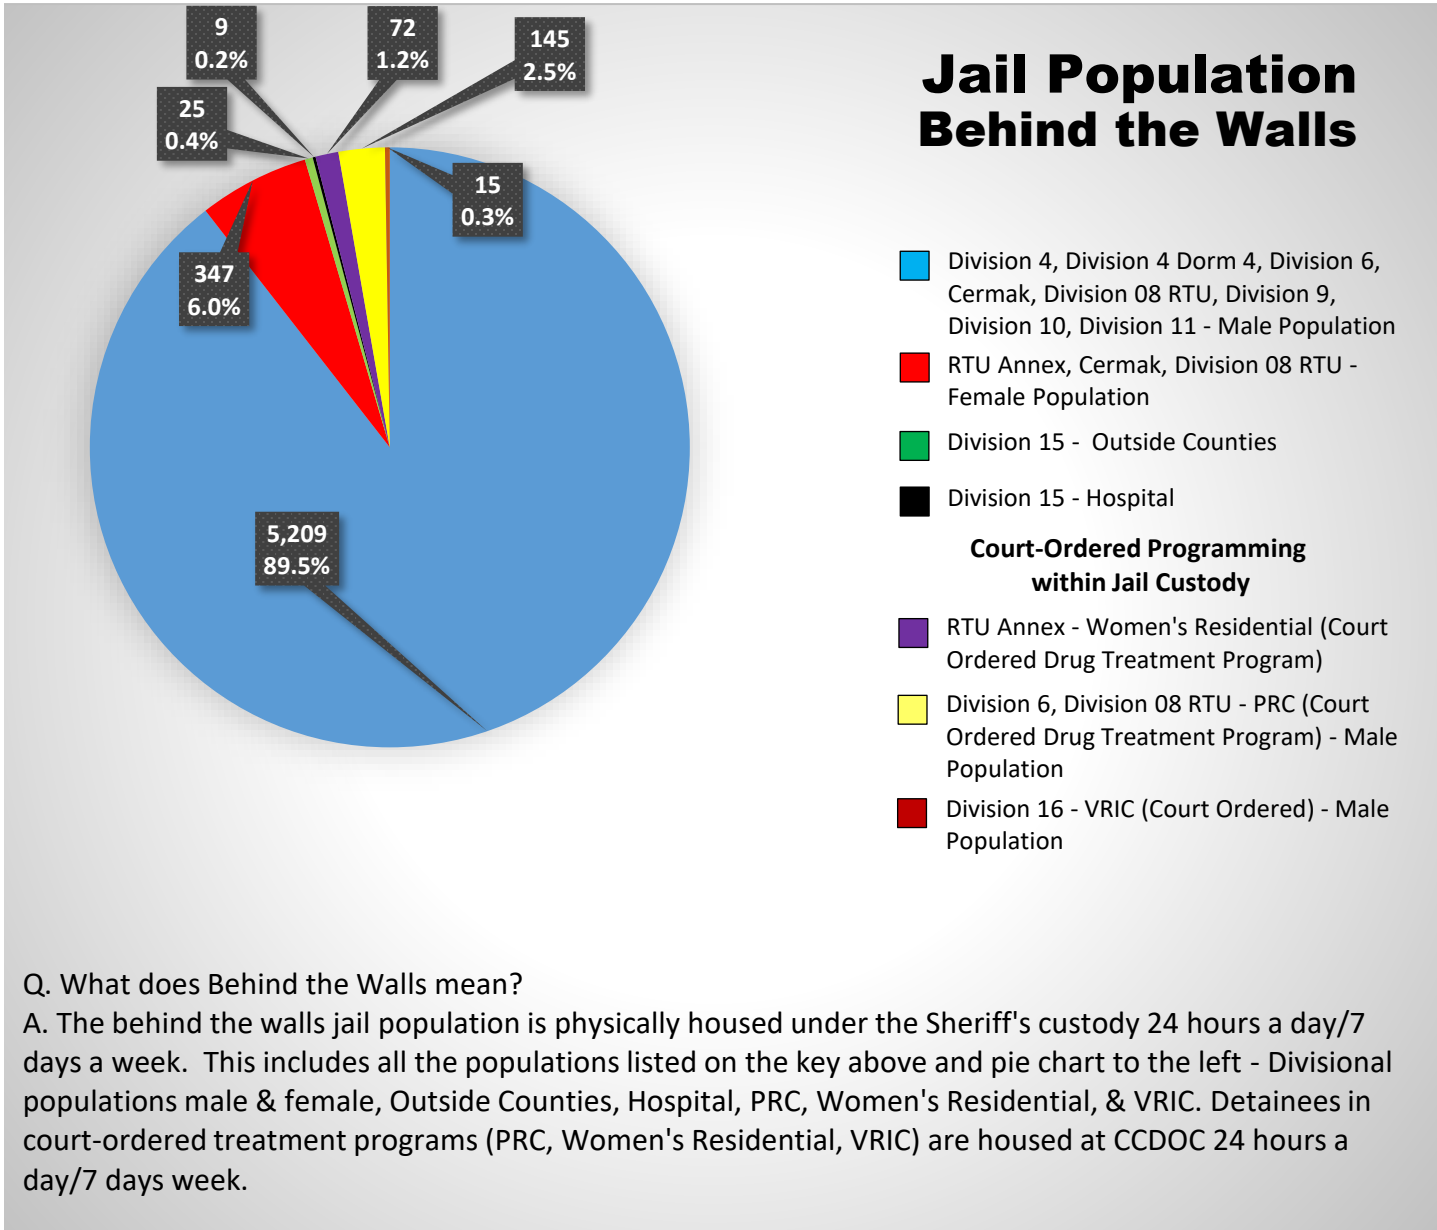

Sheriff's Daily Report 8/10/2019

Under the Custody of the Sheriff	
TOTAL MALE AND FEMALE	8,093
Jail Population	5,822
Community Corrections	2,271

Sheriff's Daily Report
8/10/2019

CCSO Population Demographics