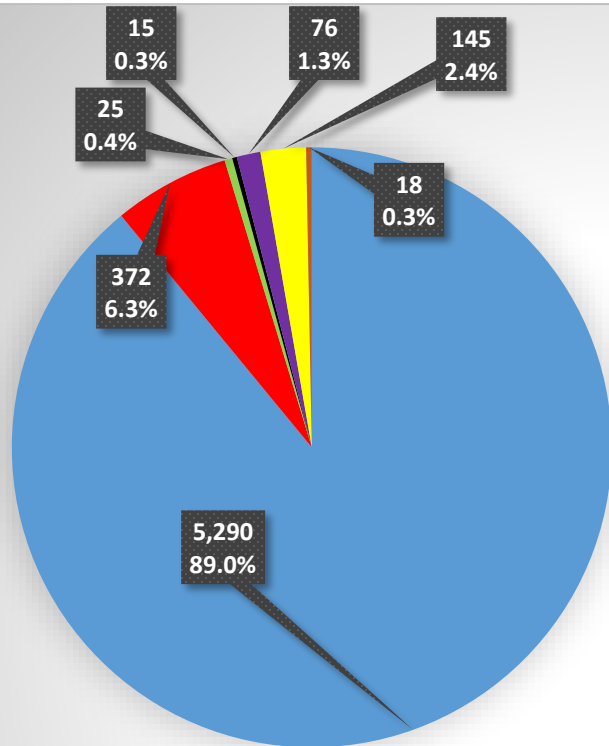

Sheriff's Daily Report  
8/5/2019

Under the Custody of the Sheriff	
<b>TOTAL MALE AND FEMALE</b>	<b>8,196</b>
Jail Population	5,941
Community Corrections	2,255

## Jail Population Behind the Walls

- Division 4, Division 4 Dorm 4, Division 6, Cermak, Division 08 RTU, Division 9, Division 10, Division 11 - Male Population
  - RTU Annex, Cermak, Division 08 RTU - Female Population
  - Division 15 - Outside Counties
  - Division 15 - Hospital
- Court-Ordered Programming within Jail Custody**
- RTU Annex - Women's Residential (Court Ordered Drug Treatment Program)
  - Division 6, Division 08 RTU - PRC (Court Ordered Drug Treatment Program) - Male Population
  - Division 16 - VRIC (Court Ordered) - Male Population

Q. What does Behind the Walls mean?

A. The behind the walls jail population is physically housed under the Sheriff's custody 24 hours a day/7 days a week. This includes all the populations listed on the key above and pie chart to the left - Divisional populations male & female, Outside Counties, Hospital, PRC, Women's Residential, & VRIC. Detainees in court-ordered treatment programs (PRC, Women's Residential, VRIC) are housed at CCDOC 24 hours a day/7 days week.