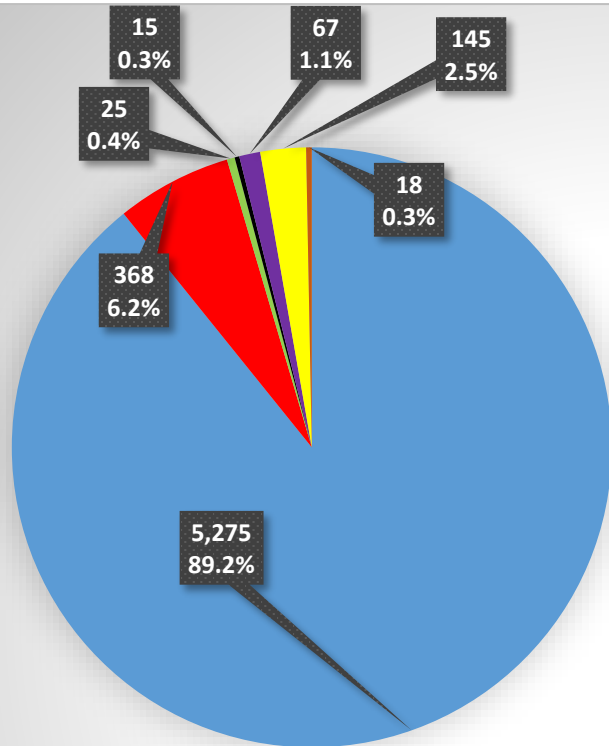

Sheriff's Daily Report
8/1/2019

| Under the Custody of the Sheriff | |
|----------------------------------|--------------|
| TOTAL MALE AND FEMALE | 8,151 |
| Jail Population | 5,913 |
| Community Corrections | 2,238 |

Jail Population Behind the Walls

- Division 4, Division 4 Dorm 4, Division 6, Cermak, Division 08 RTU, Division 9, Division 10, Division 11 - Male Population
 - RTU Annex, Cermak, Division 08 RTU - Female Population
 - Division 15 - Outside Counties
 - Division 15 - Hospital
- Court-Ordered Programming within Jail Custody**
- RTU Annex - Women's Residential (Court Ordered Drug Treatment Program)
 - Division 6, Division 08 RTU - PRC (Court Ordered Drug Treatment Program) - Male Population
 - Division 16 - VRIC (Court Ordered) - Male Population

Q. What does Behind the Walls mean?

A. The behind the walls jail population is physically housed under the Sheriff's custody 24 hours a day/7 days a week. This includes all the populations listed on the key above and pie chart to the left - Divisional populations male & female, Outside Counties, Hospital, PRC, Women's Residential, & VRIC. Detainees in court-ordered treatment programs (PRC, Women's Residential, VRIC) are housed at CCDOC 24 hours a day/7 days week.