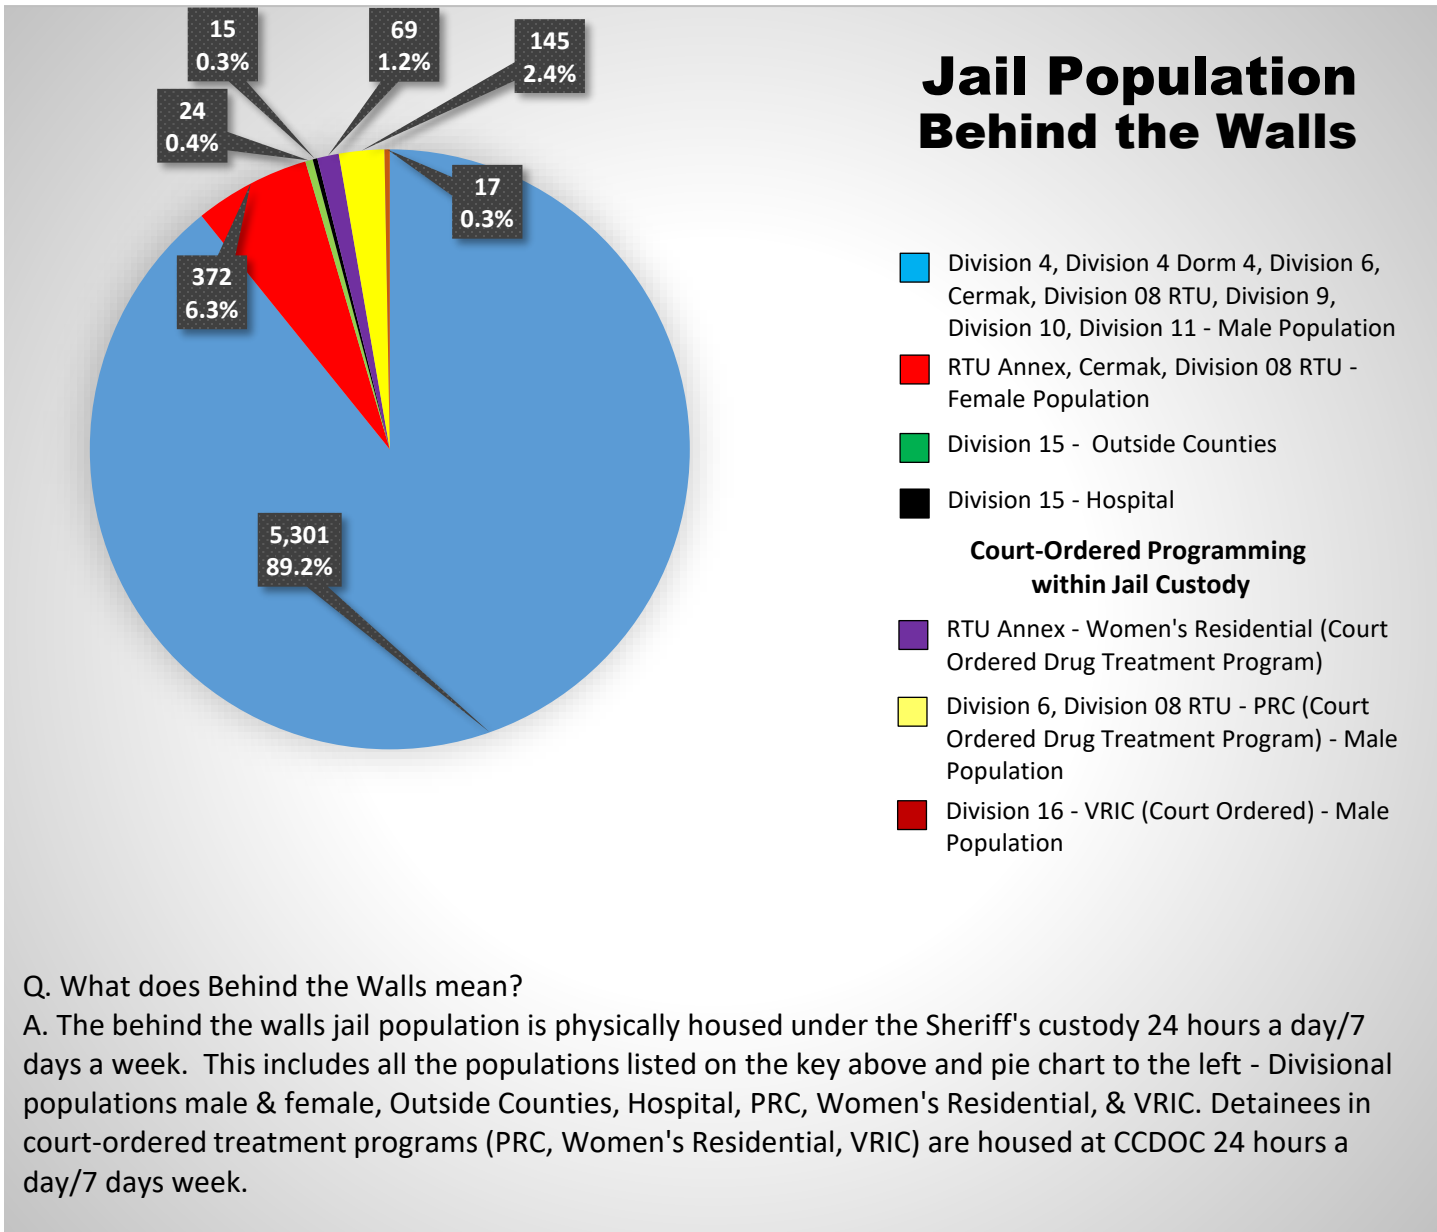

Sheriff's Daily Report 7/29/2019

Under the Custody of the Sheriff	
TOTAL MALE AND FEMALE	8,191
Jail Population	5,943
Community Corrections	2,248

Sheriff's Daily Report
7/29/2019

CCSO Population Demographics