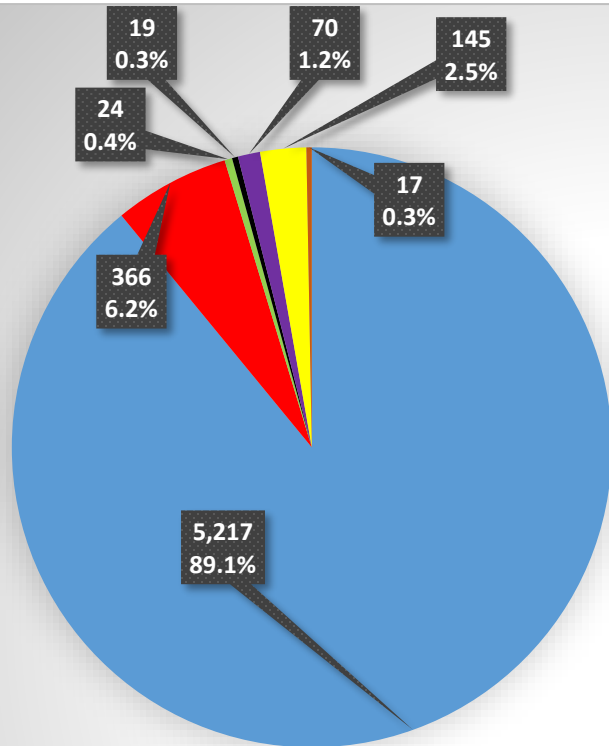

Sheriff's Daily Report
7/25/2019

Under the Custody of the Sheriff	
TOTAL MALE AND FEMALE	8,083
Jail Population	5,858
Community Corrections	2,225

Jail Population Behind the Walls

- Division 4, Division 4 Dorm 4, Division 6, Cermak, Division 08 RTU, Division 9, Division 10, Division 11 - Male Population
 - RTU Annex, Cermak, Division 08 RTU - Female Population
 - Division 15 - Outside Counties
 - Division 15 - Hospital
- Court-Ordered Programming within Jail Custody**
- RTU Annex - Women's Residential (Court Ordered Drug Treatment Program)
 - Division 6, Division 08 RTU - PRC (Court Ordered Drug Treatment Program) - Male Population
 - Division 16 - VRIC (Court Ordered) - Male Population

Q. What does Behind the Walls mean?

A. The behind the walls jail population is physically housed under the Sheriff's custody 24 hours a day/7 days a week. This includes all the populations listed on the key above and pie chart to the left - Divisional populations male & female, Outside Counties, Hospital, PRC, Women's Residential, & VRIC. Detainees in court-ordered treatment programs (PRC, Women's Residential, VRIC) are housed at CCDOC 24 hours a day/7 days week.