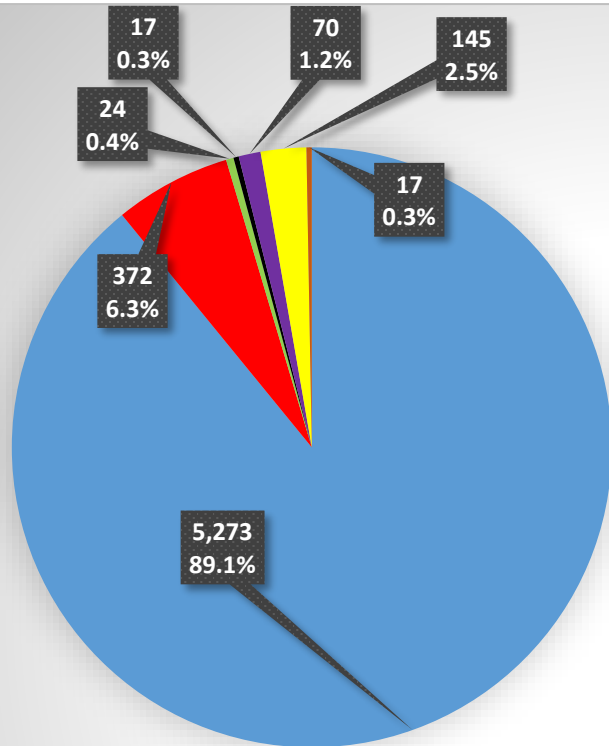

Sheriff's Daily Report 7/24/2019

Under the Custody of the Sheriff	
TOTAL MALE AND FEMALE	8,143
Jail Population	5,918
Community Corrections	2,225

Jail Population Behind the Walls

- Division 4, Division 4 Dorm 4, Division 6, Cermak, Division 08 RTU, Division 9, Division 10, Division 11 - Male Population
 - RTU Annex, Cermak, Division 08 RTU - Female Population
 - Division 15 - Outside Counties
 - Division 15 - Hospital
- Court-Ordered Programming within Jail Custody**
- RTU Annex - Women's Residential (Court Ordered Drug Treatment Program)
 - Division 6, Division 08 RTU - PRC (Court Ordered Drug Treatment Program) - Male Population
 - Division 16 - VRIC (Court Ordered) - Male Population

Q. What does Behind the Walls mean?

A. The behind the walls jail population is physically housed under the Sheriff's custody 24 hours a day/7 days a week. This includes all the populations listed on the key above and pie chart to the left - Divisional populations male & female, Outside Counties, Hospital, PRC, Women's Residential, & VRIC. Detainees in court-ordered treatment programs (PRC, Women's Residential, VRIC) are housed at CCDOC 24 hours a day/7 days week.