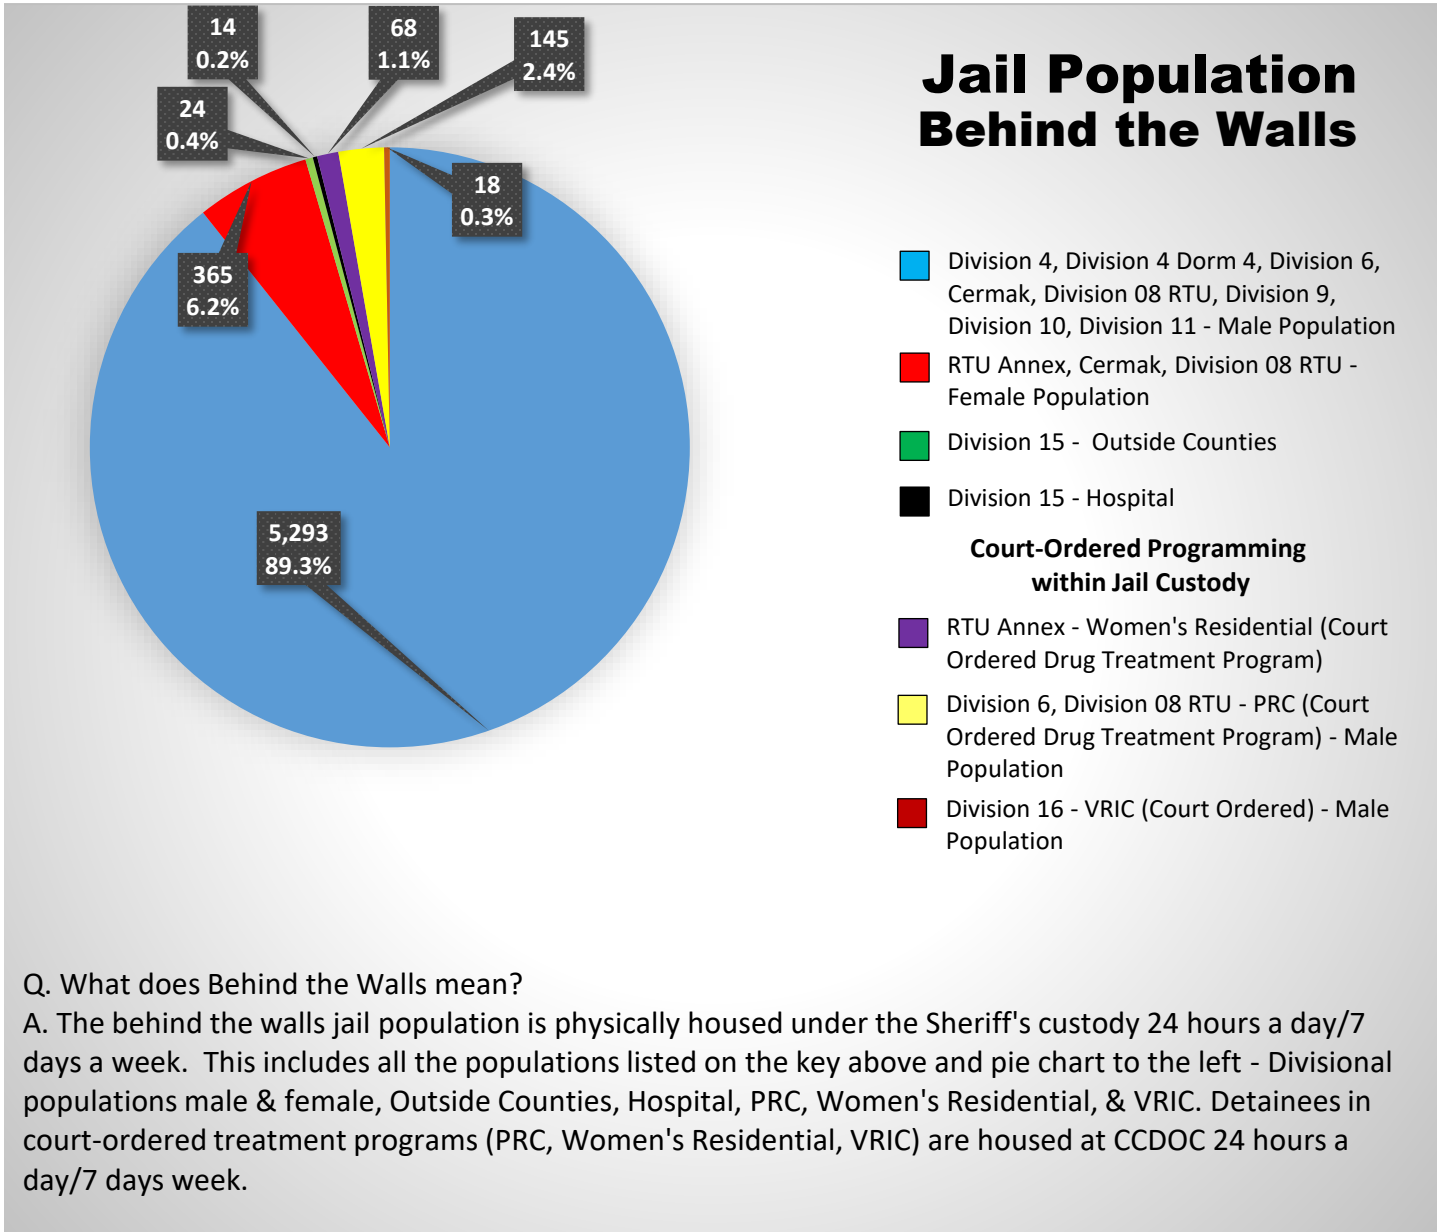

## Sheriff's Daily Report 7/20/2019

Under the Custody of the Sheriff	
<b>TOTAL MALE AND FEMALE</b>	<b>8,145</b>
Jail Population	5,927
Community Corrections	2,218

Sheriff's Daily Report  
7/20/2019

CCSO Population Demographics