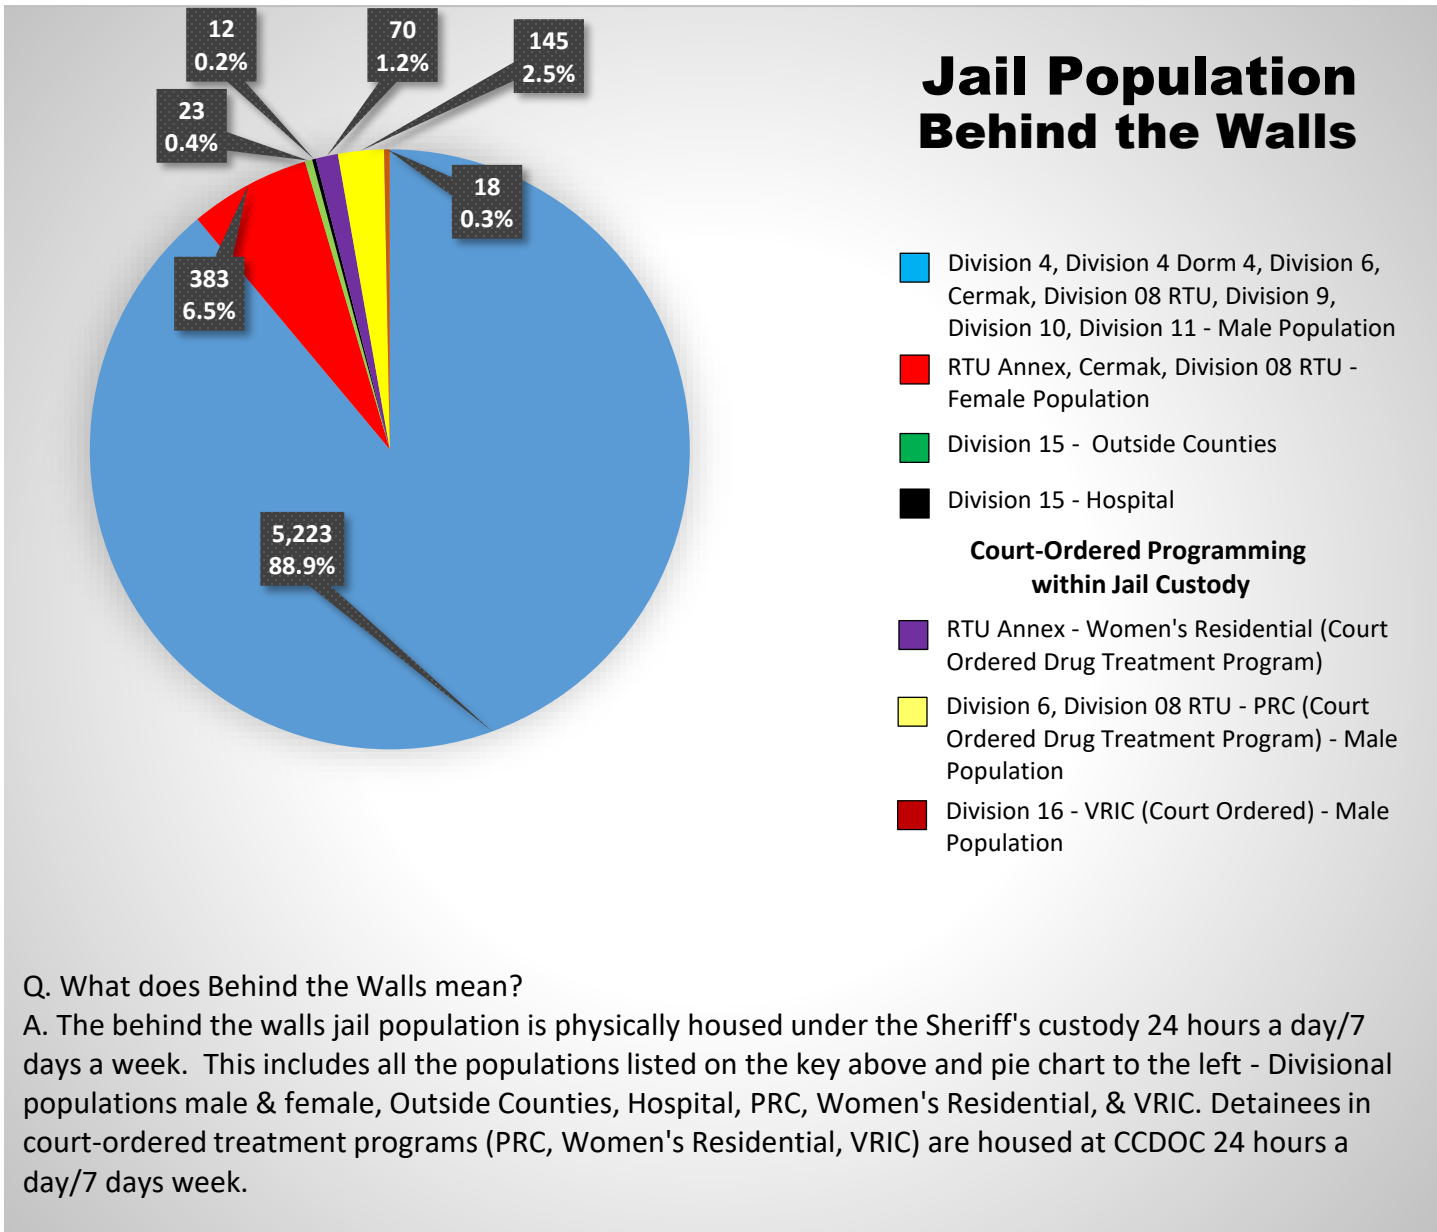

Sheriff's Daily Report 7/19/2019

Under the Custody of the Sheriff	
TOTAL MALE AND FEMALE	8,094
Jail Population	5,874
Community Corrections	2,220

Sheriff's Daily Report
7/19/2019

CCSO Population Demographics