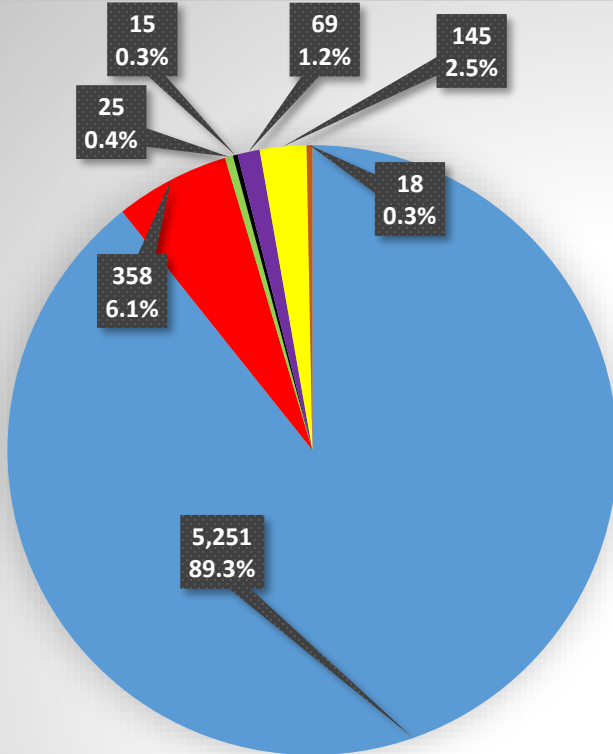

Sheriff's Daily Report
7/11/2019

| Under the Custody of the Sheriff | |
|----------------------------------|--------------|
| TOTAL MALE AND FEMALE | 8,107 |
| Jail Population | 5,881 |
| Community Corrections | 2,226 |

Jail Population Behind the Walls

- Division 4, Division 4 Dorm 4, Division 6, Cermak, Division 08 RTU, Division 9, Division 10, Division 11 - Male Population
- RTU Annex, Cermak, Division 08 RTU - Female Population
- Division 15 - Outside Counties
- Division 15 - Hospital

Court-Ordered Programming within Jail Custody

- RTU Annex - Women's Residential (Court Ordered Drug Treatment Program)
- Division 6, Division 08 RTU - PRC (Court Ordered Drug Treatment Program) - Male Population
- Division 16 - VRIC (Court Ordered) - Male Population

Q. What does Behind the Walls mean?

A. The behind the walls jail population is physically housed under the Sheriff's custody 24 hours a day/7 days a week. This includes all the populations listed on the key above and pie chart to the left - Divisional populations male & female, Outside Counties, Hospital, PRC, Women's Residential, & VRIC. Detainees in court-ordered treatment programs (PRC, Women's Residential, VRIC) are housed at CCDOC 24 hours a day/7 days week.