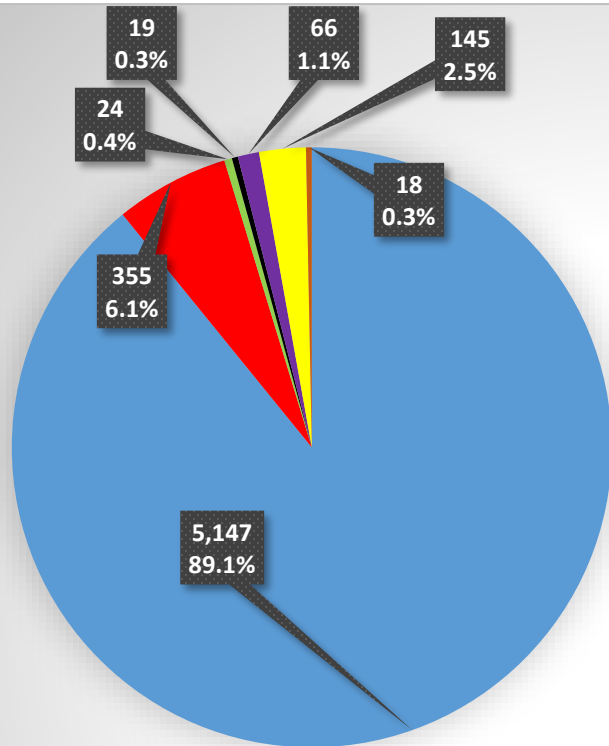

Sheriff's Daily Report 6/30/2019

Under the Custody of the Sheriff	
TOTAL MALE AND FEMALE	7,961
Jail Population	5,774
Community Corrections	2,187

Jail Population Behind the Walls

- Division 4, Division 4 Dorm 4, Division 6, Cermak, Division 08 RTU, Division 9, Division 10, Division 11 - Male Population
 - RTU Annex, Cermak, Division 08 RTU - Female Population
 - Division 15 - Outside Counties
 - Division 15 - Hospital
- Court-Ordered Programming within Jail Custody**
- RTU Annex - Women's Residential (Court Ordered Drug Treatment Program)
 - Division 6, Division 08 RTU - PRC (Court Ordered Drug Treatment Program) - Male Population
 - Division 16 - VRIC (Court Ordered) - Male Population

Q. What does Behind the Walls mean?

A. The behind the walls jail population is physically housed under the Sheriff's custody 24 hours a day/7 days a week. This includes all the populations listed on the key above and pie chart to the left - Divisional populations male & female, Outside Counties, Hospital, PRC, Women's Residential, & VRIC. Detainees in court-ordered treatment programs (PRC, Women's Residential, VRIC) are housed at CCDOC 24 hours a day/7 days week.