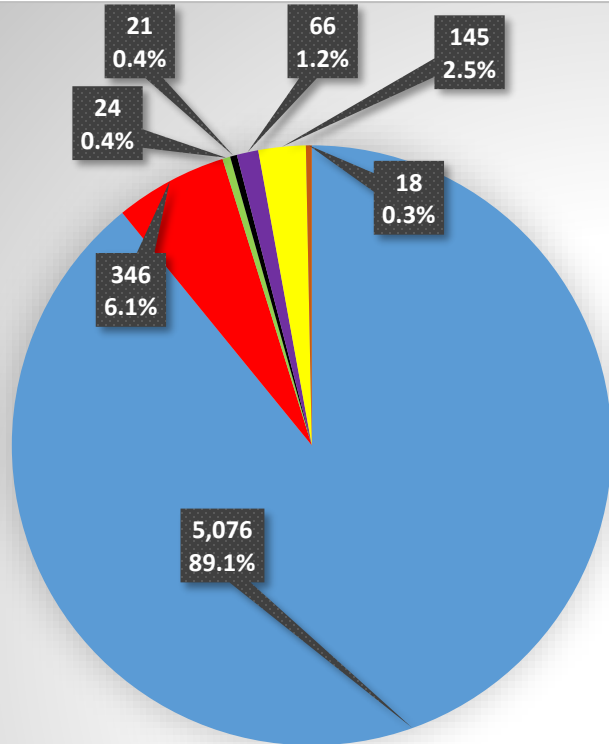

Sheriff's Daily Report 6/29/2019

Under the Custody of the Sheriff	
TOTAL MALE AND FEMALE	7,866
Jail Population	5,696
Community Corrections	2,170

Jail Population Behind the Walls

- Division 4, Division 4 Dorm 4, Division 6, Cermak, Division 08 RTU, Division 9, Division 10, Division 11 - Male Population
 - RTU Annex, Cermak, Division 08 RTU - Female Population
 - Division 15 - Outside Counties
 - Division 15 - Hospital
- Court-Ordered Programming within Jail Custody**
- RTU Annex - Women's Residential (Court Ordered Drug Treatment Program)
 - Division 6, Division 08 RTU - PRC (Court Ordered Drug Treatment Program) - Male Population
 - Division 16 - VRIC (Court Ordered) - Male Population

Q. What does Behind the Walls mean?

A. The behind the walls jail population is physically housed under the Sheriff's custody 24 hours a day/7 days a week. This includes all the populations listed on the key above and pie chart to the left - Divisional populations male & female, Outside Counties, Hospital, PRC, Women's Residential, & VRIC. Detainees in court-ordered treatment programs (PRC, Women's Residential, VRIC) are housed at CCDOC 24 hours a day/7 days week.