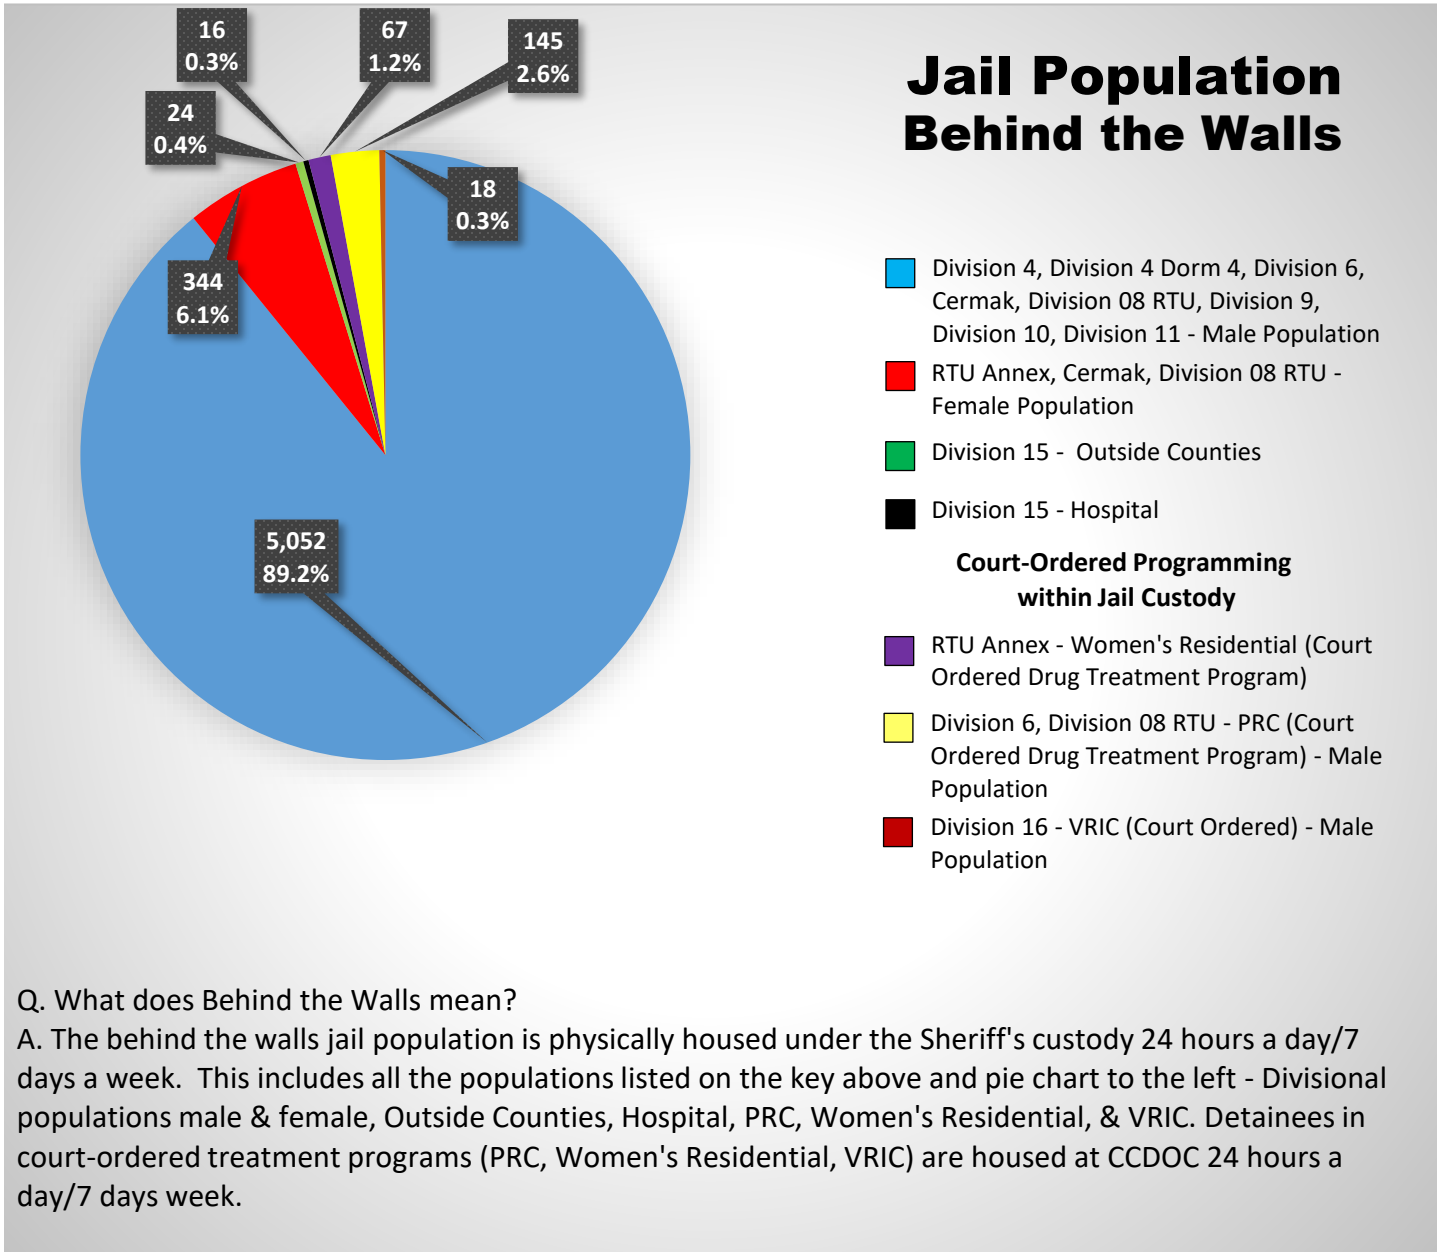

## Sheriff's Daily Report 6/28/2019

Under the Custody of the Sheriff	
<b>TOTAL MALE AND FEMALE</b>	<b>7,832</b>
Jail Population	5,666
Community Corrections	2,166

## Sheriff's Daily Report

6/28/2019

### CCSO Population Demographics