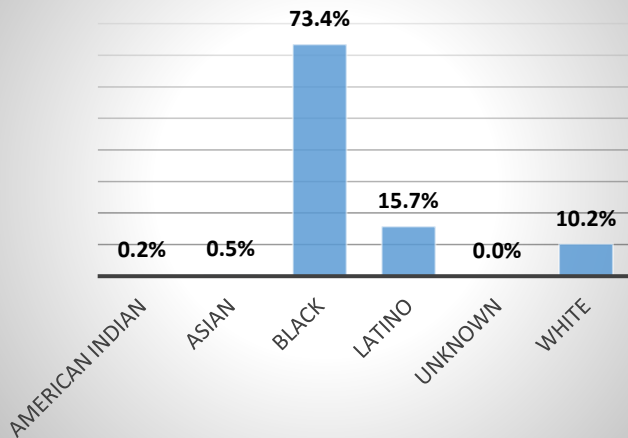

Sheriff's Daily Report 6/20/2019

Under the Custody of the Sheriff	
TOTAL MALE AND FEMALE	7,882
Jail Population	5,758
Community Corrections	2,124

Sheriff's Daily Report
6/20/2019

CCSO Population Demographics

In Confinement

Gender Distribution

Race Distribution

Age Distribution

Community Corrections

Gender Distribution

Race Distribution

Age Distribution