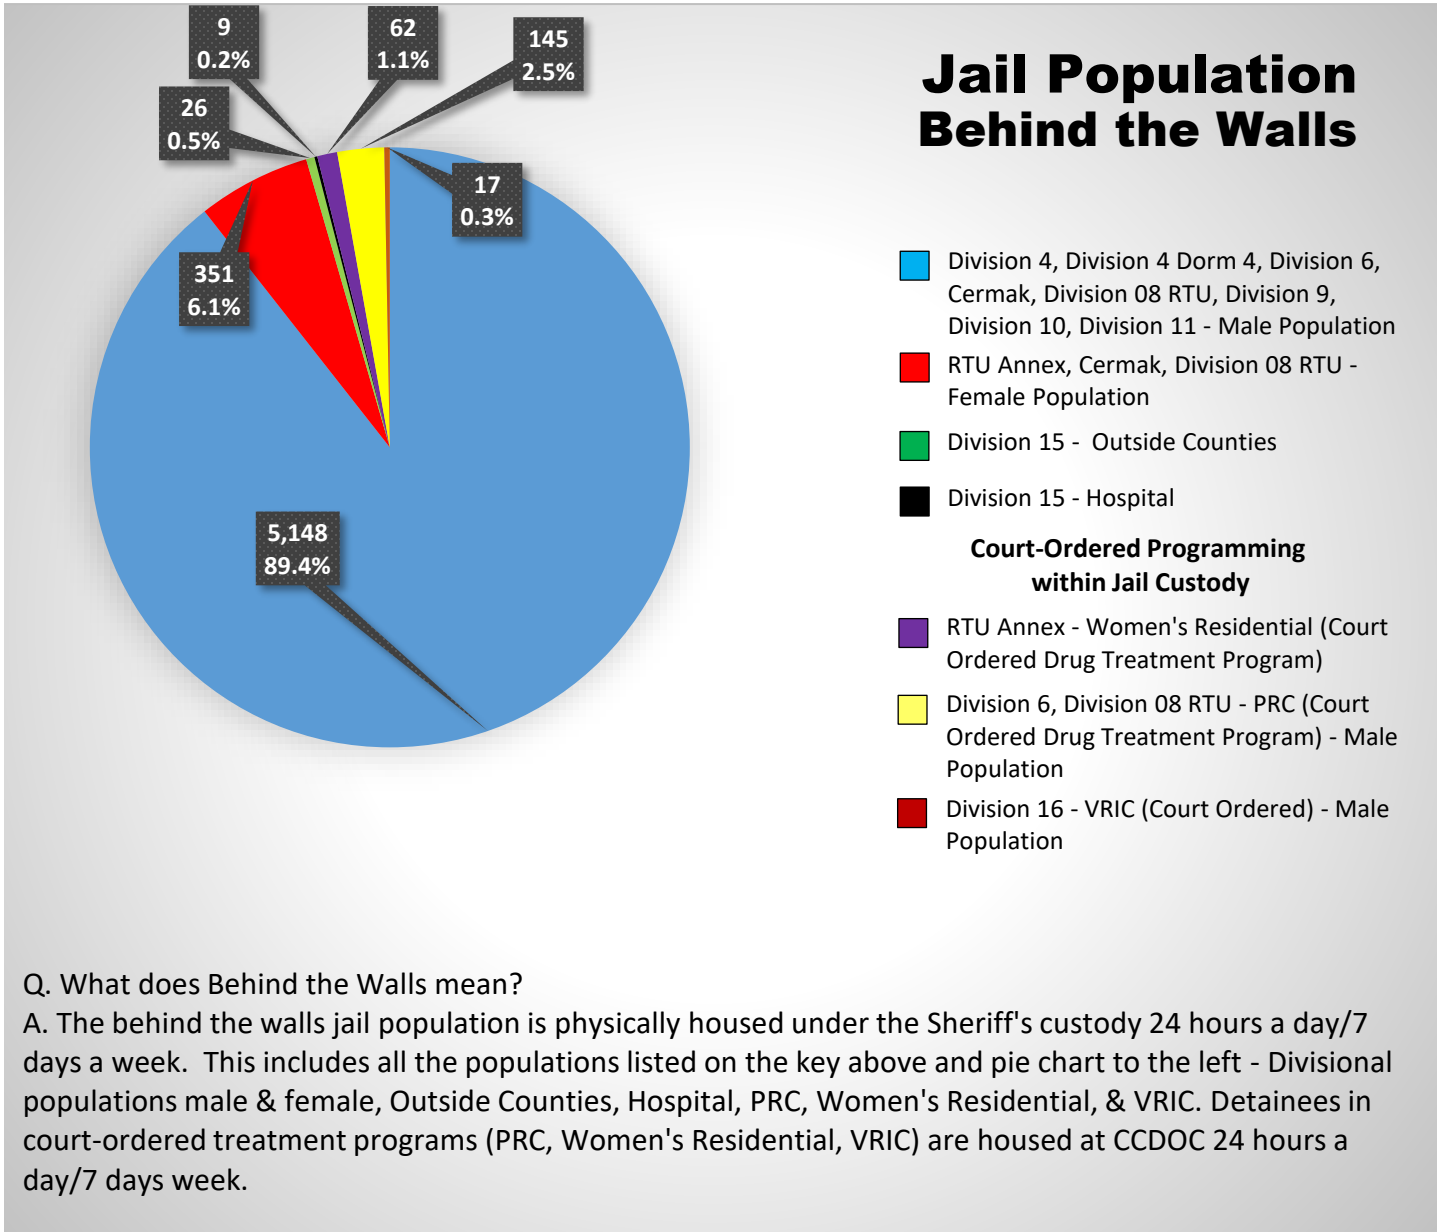

Sheriff's Daily Report 6/20/2019

Under the Custody of the Sheriff	
TOTAL MALE AND FEMALE	7,882
Jail Population	5,758
Community Corrections	2,124

Sheriff's Daily Report
6/20/2019

CCSO Population Demographics

In Confinement

Gender Distribution

Race Distribution

Age Distribution

Community Corrections

Gender Distribution

Race Distribution

Age Distribution