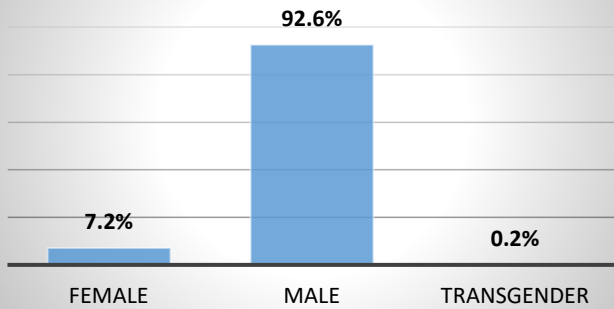

Sheriff's Daily Report 6/20/2019

Under the Custody of the Sheriff	
TOTAL MALE AND FEMALE	7,882
Jail Population	5,758
Community Corrections	2,124

Sheriff's Daily Report
6/20/2019

CCSO Population Demographics

In Confinement

Gender Distribution

Race Distribution

Age Distribution

Community Corrections

Gender Distribution

Race Distribution

Age Distribution