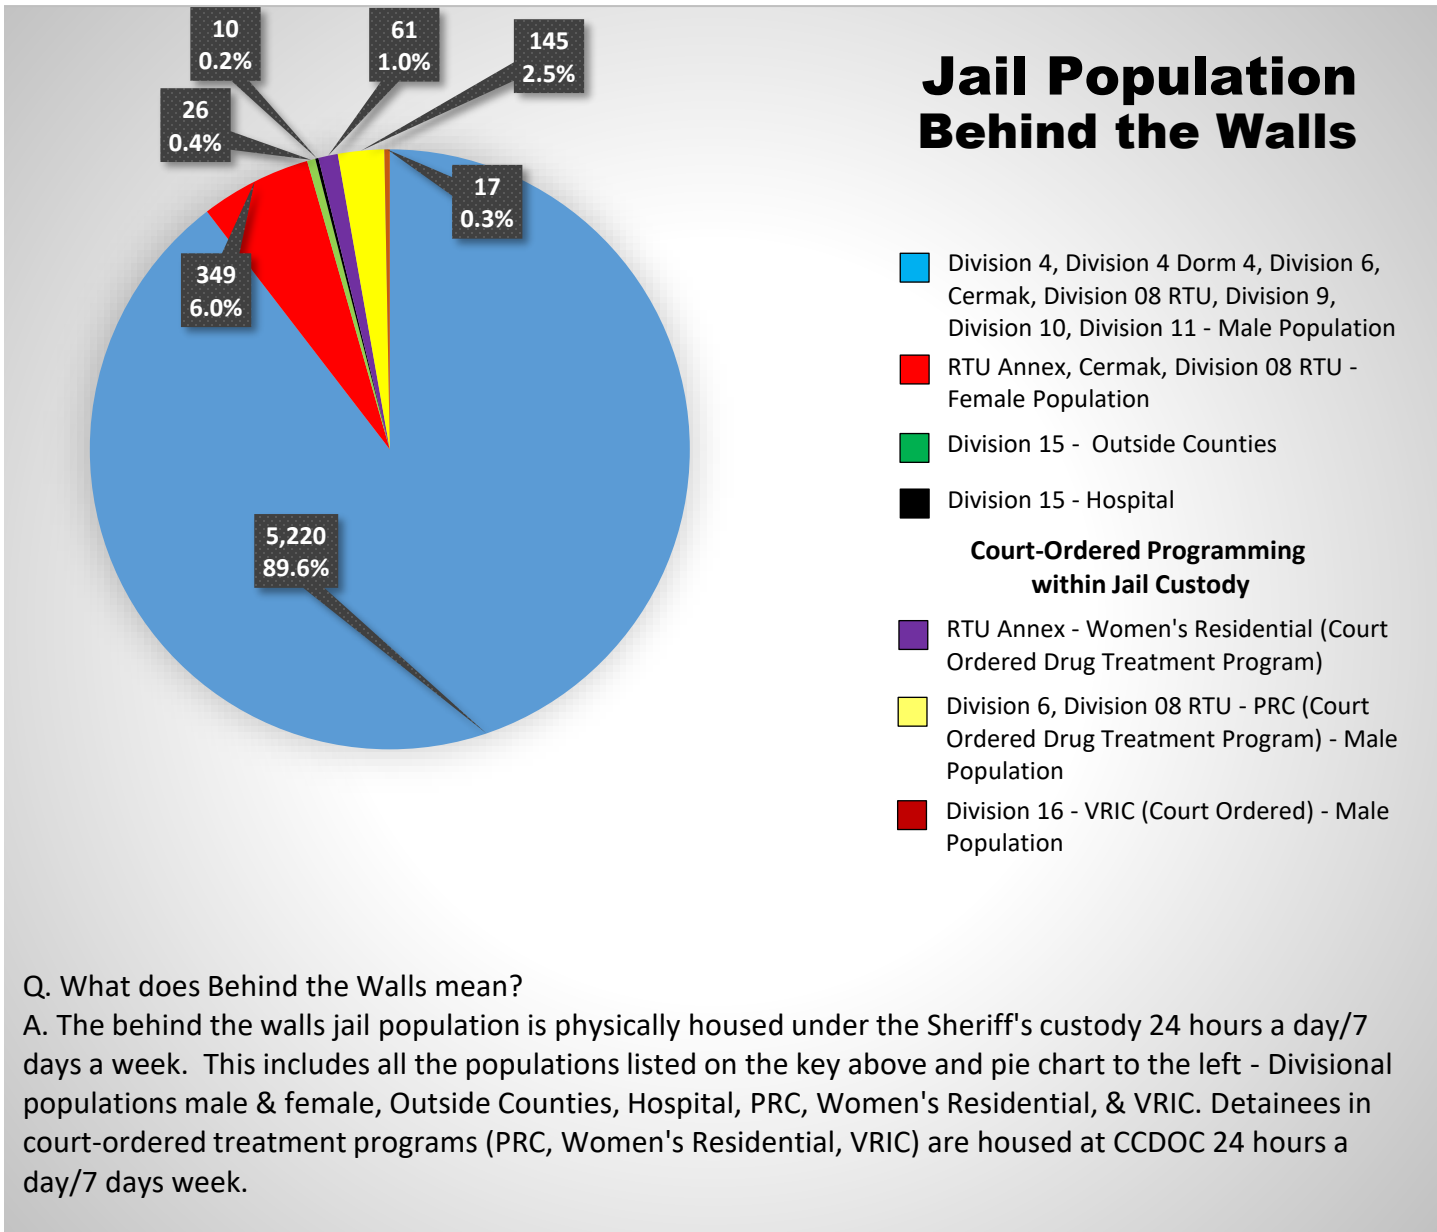

## Sheriff's Daily Report 6/16/2019

Under the Custody of the Sheriff	
<b>TOTAL MALE AND FEMALE</b>	<b>7,984</b>
Jail Population	5,828
Community Corrections	2,156

**Sheriff's Daily Report**  
**6/16/2019**

**CCSO Population Demographics**

**In Confinement**

**Gender Distribution**

**Race Distribution**

**Age Distribution**

**Community Corrections**

**Gender Distribution**

**Race Distribution**

**Age Distribution**