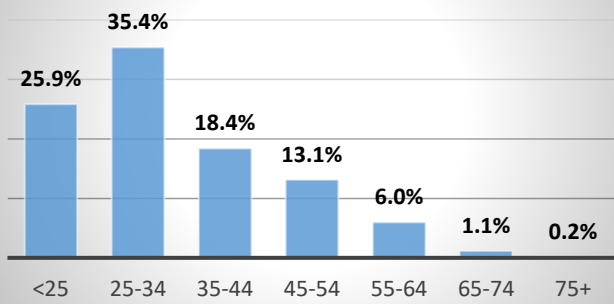

## Sheriff's Daily Report 6/16/2019

Under the Custody of the Sheriff	
<b>TOTAL MALE AND FEMALE</b>	<b>7,984</b>
Jail Population	5,828
Community Corrections	2,156

**Sheriff's Daily Report**  
**6/16/2019**

**CCSO Population Demographics**

**In Confinement**

**Gender Distribution**

**Race Distribution**

**Age Distribution**

**Community Corrections**

**Gender Distribution**

**Race Distribution**

**Age Distribution**