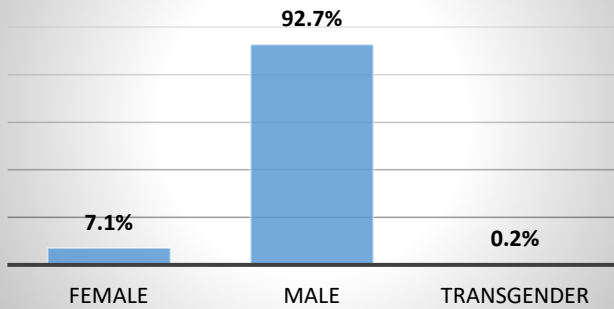

## Sheriff's Daily Report 6/16/2019

Under the Custody of the Sheriff	
<b>TOTAL MALE AND FEMALE</b>	<b>7,984</b>
Jail Population	5,828
Community Corrections	2,156

**Sheriff's Daily Report**  
**6/16/2019**

**CCSO Population Demographics**

**In Confinement**

**Gender Distribution**

**Race Distribution**

**Age Distribution**

**Community Corrections**

**Gender Distribution**

**Race Distribution**