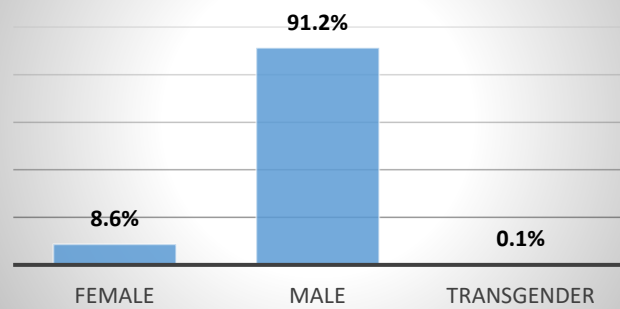

## Sheriff's Daily Report 6/16/2019

Under the Custody of the Sheriff	
<b>TOTAL MALE AND FEMALE</b>	<b>7,984</b>
Jail Population	5,828
Community Corrections	2,156

**Sheriff's Daily Report**  
**6/16/2019**

**CCSO Population Demographics**

**In Confinement**

**Gender Distribution**

**Race Distribution**

**Age Distribution**

**Community Corrections**

**Gender Distribution**

**Race Distribution**

**Age Distribution**