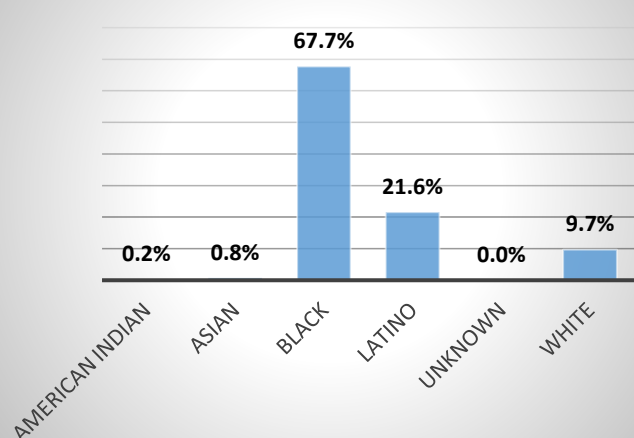

## Sheriff's Daily Report 6/16/2019

Under the Custody of the Sheriff	
<b>TOTAL MALE AND FEMALE</b>	<b>7,984</b>
Jail Population	5,828
Community Corrections	2,156

**Sheriff's Daily Report**  
**6/16/2019**

**CCSO Population Demographics**

**In Confinement**

**Gender Distribution**

**Race Distribution**

**Age Distribution**

**Community Corrections**

**Gender Distribution**

**Race Distribution**

**Age Distribution**