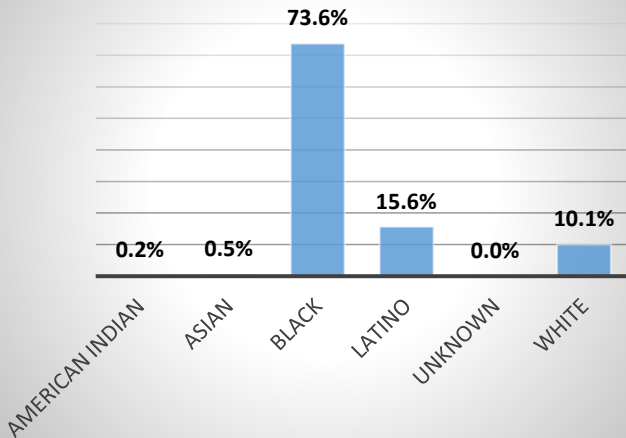

## Sheriff's Daily Report 6/16/2019

Under the Custody of the Sheriff	
<b>TOTAL MALE AND FEMALE</b>	<b>7,984</b>
Jail Population	5,828
Community Corrections	2,156

**Sheriff's Daily Report**  
**6/16/2019**

**CCSO Population Demographics**

**In Confinement**

**Gender Distribution**

**Race Distribution**

**Age Distribution**

**Community Corrections**

**Gender Distribution**

**Race Distribution**

**Age Distribution**