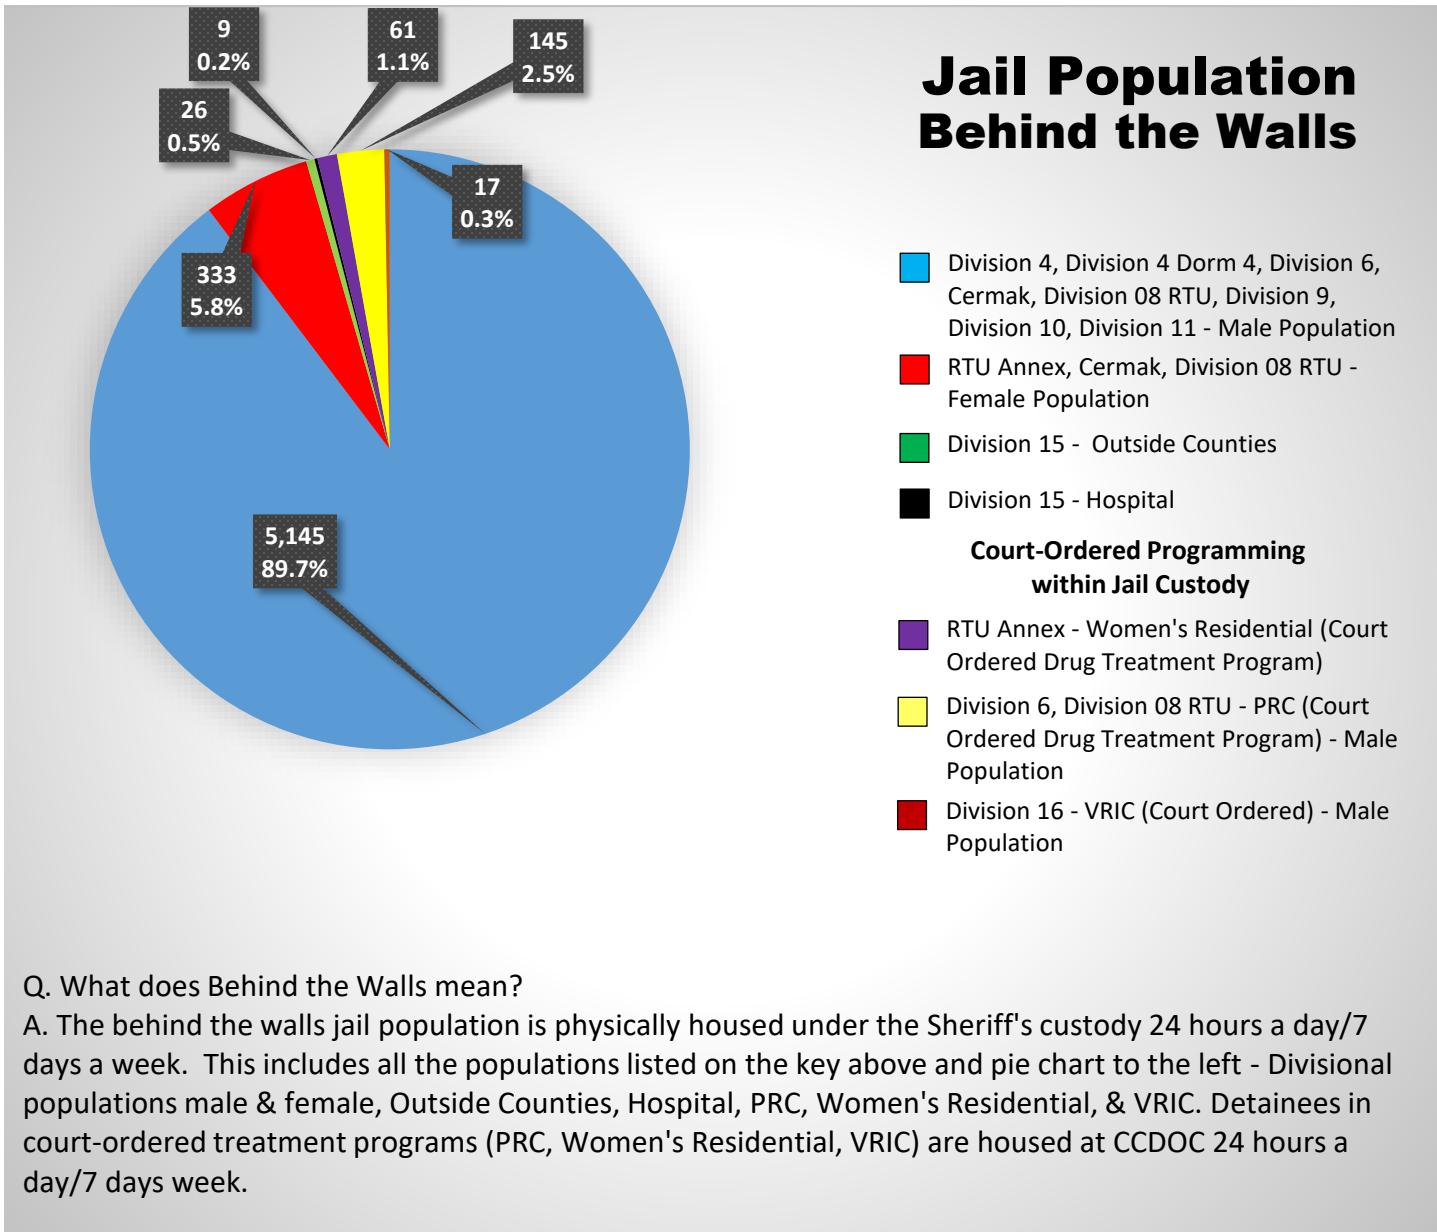

Sheriff's Daily Report 6/15/2019

Under the Custody of the Sheriff	
TOTAL MALE AND FEMALE	7,892
Jail Population	5,736
Community Corrections	2,156

Sheriff's Daily Report
6/15/2019

CCSO Population Demographics

In Confinement

Gender Distribution

Race Distribution

Age Distribution

Community Corrections

Gender Distribution

Race Distribution

Age Distribution