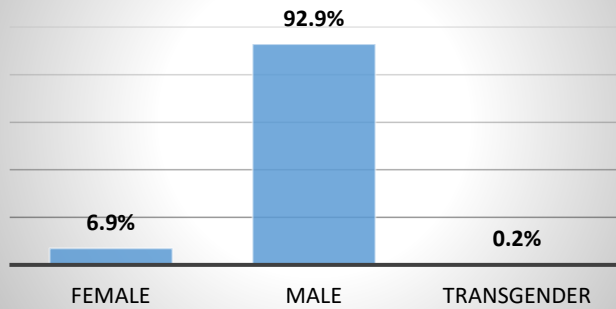

Sheriff's Daily Report 6/15/2019

Under the Custody of the Sheriff	
TOTAL MALE AND FEMALE	7,892
Jail Population	5,736
Community Corrections	2,156

Sheriff's Daily Report
6/15/2019

CCSO Population Demographics

In Confinement

Gender Distribution

Race Distribution

Age Distribution

Community Corrections

Gender Distribution

Race Distribution

Age Distribution