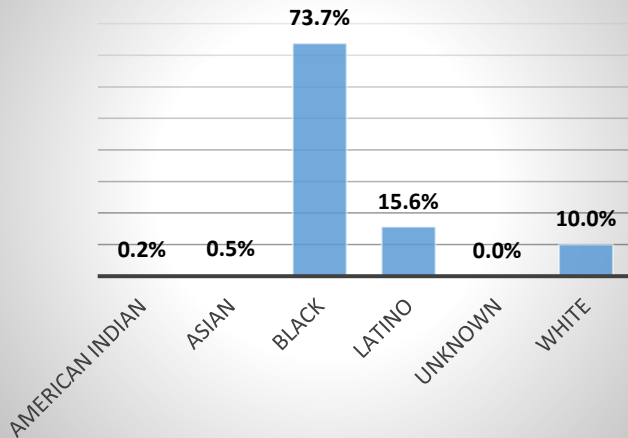

Sheriff's Daily Report 6/15/2019

Under the Custody of the Sheriff	
TOTAL MALE AND FEMALE	7,892
Jail Population	5,736
Community Corrections	2,156

Sheriff's Daily Report
6/15/2019

CCSO Population Demographics

In Confinement

Gender Distribution

Race Distribution

Age Distribution

Community Corrections

Gender Distribution

Race Distribution

Age Distribution