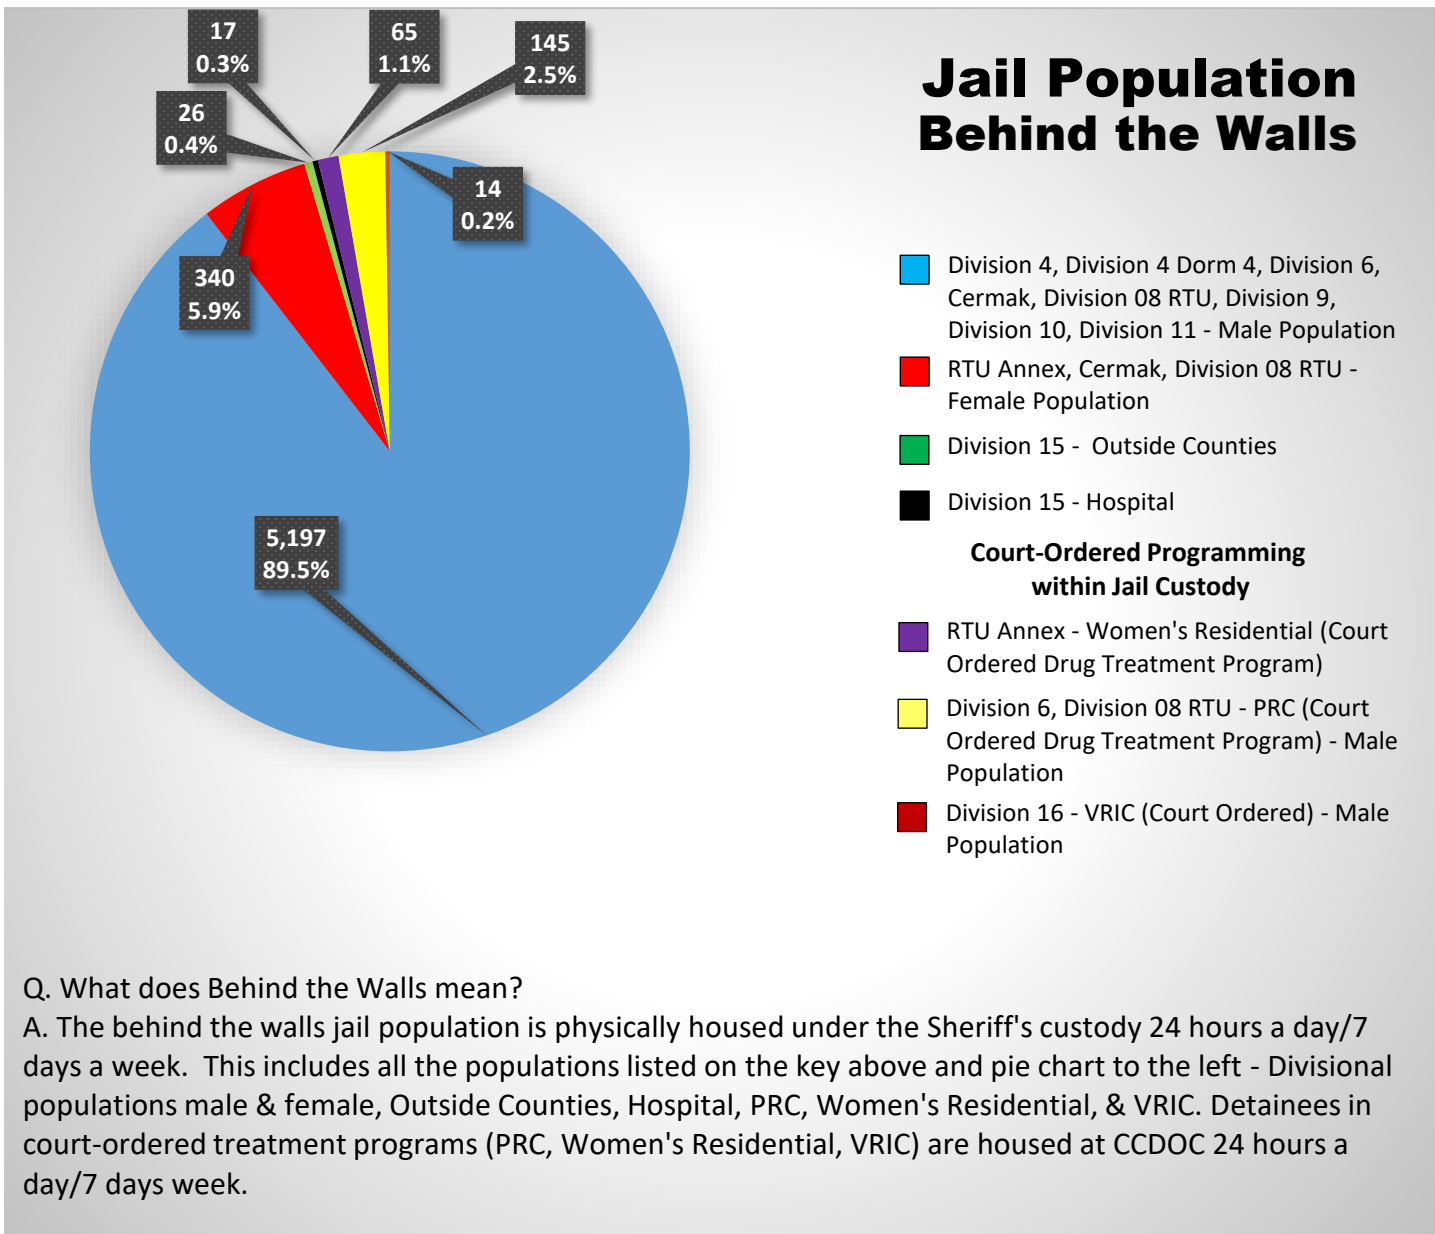

Sheriff's Daily Report 6/12/2019

Under the Custody of the Sheriff	
TOTAL MALE AND FEMALE	7,957
Jail Population	5,804
Community Corrections	2,153

Sheriff's Daily Report
6/12/2019

CCSO Population Demographics

In Confinement

Gender Distribution

Race Distribution

Age Distribution

Community Corrections

Gender Distribution

Race Distribution

Age Distribution