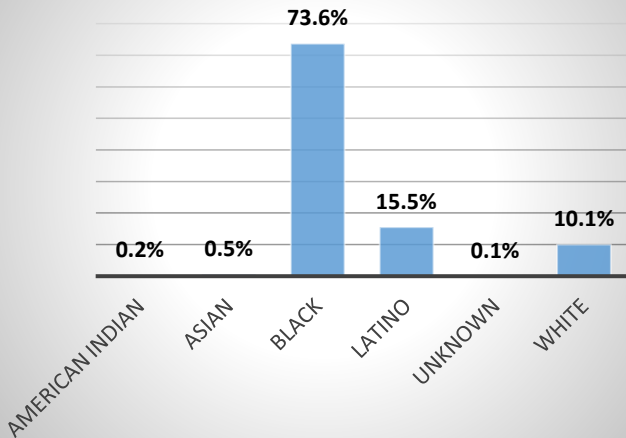

Sheriff's Daily Report 6/12/2019

Under the Custody of the Sheriff	
TOTAL MALE AND FEMALE	7,957
Jail Population	5,804
Community Corrections	2,153

Sheriff's Daily Report
6/12/2019

CCSO Population Demographics

In Confinement

Gender Distribution

Race Distribution

Age Distribution

Community Corrections

Gender Distribution

Race Distribution

Age Distribution