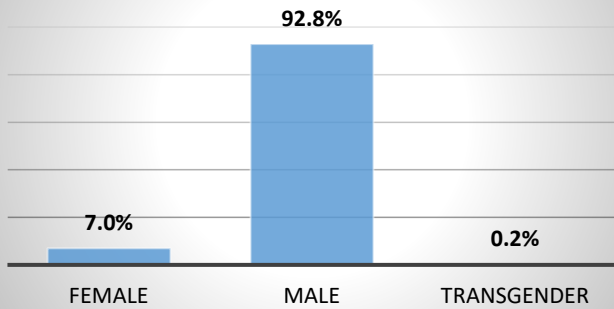

Sheriff's Daily Report 6/12/2019

Under the Custody of the Sheriff	
TOTAL MALE AND FEMALE	7,957
Jail Population	5,804
Community Corrections	2,153

Sheriff's Daily Report
6/12/2019

CCSO Population Demographics

In Confinement

Gender Distribution

Race Distribution

Age Distribution

Community Corrections

Gender Distribution

Race Distribution

Age Distribution