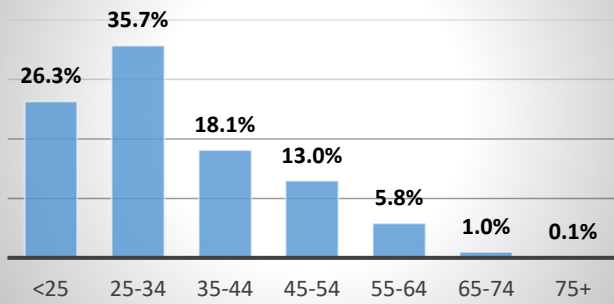

## Sheriff's Daily Report 6/3/2019

Under the Custody of the Sheriff	
<b>TOTAL MALE AND FEMALE</b>	<b>7,918</b>
Jail Population	5,693
Community Corrections	2,225

**Sheriff's Daily Report**  
**6/3/2019**

**CCSO Population Demographics**

**In Confinement**

**Gender Distribution**

**Race Distribution**

**Age Distribution**

**Community Corrections**

**Gender Distribution**

**Race Distribution**

**Age Distribution**