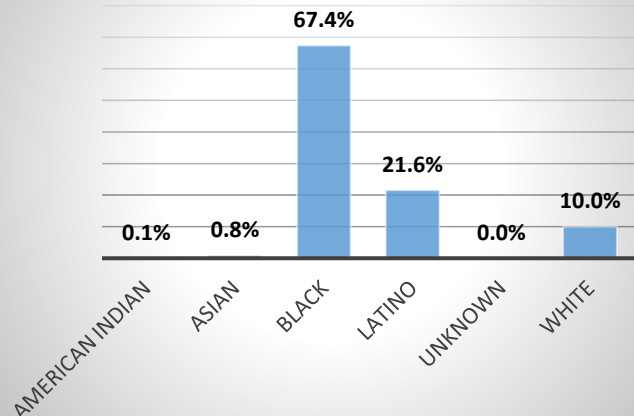

## Sheriff's Daily Report 6/3/2019

Under the Custody of the Sheriff	
<b>TOTAL MALE AND FEMALE</b>	<b>7,918</b>
Jail Population	5,693
Community Corrections	2,225

**Sheriff's Daily Report**  
**6/3/2019**

**CCSO Population Demographics**

**In Confinement**

**Gender Distribution**

**Race Distribution**

**Age Distribution**

**Community Corrections**

**Gender Distribution**

**Race Distribution**

**Age Distribution**