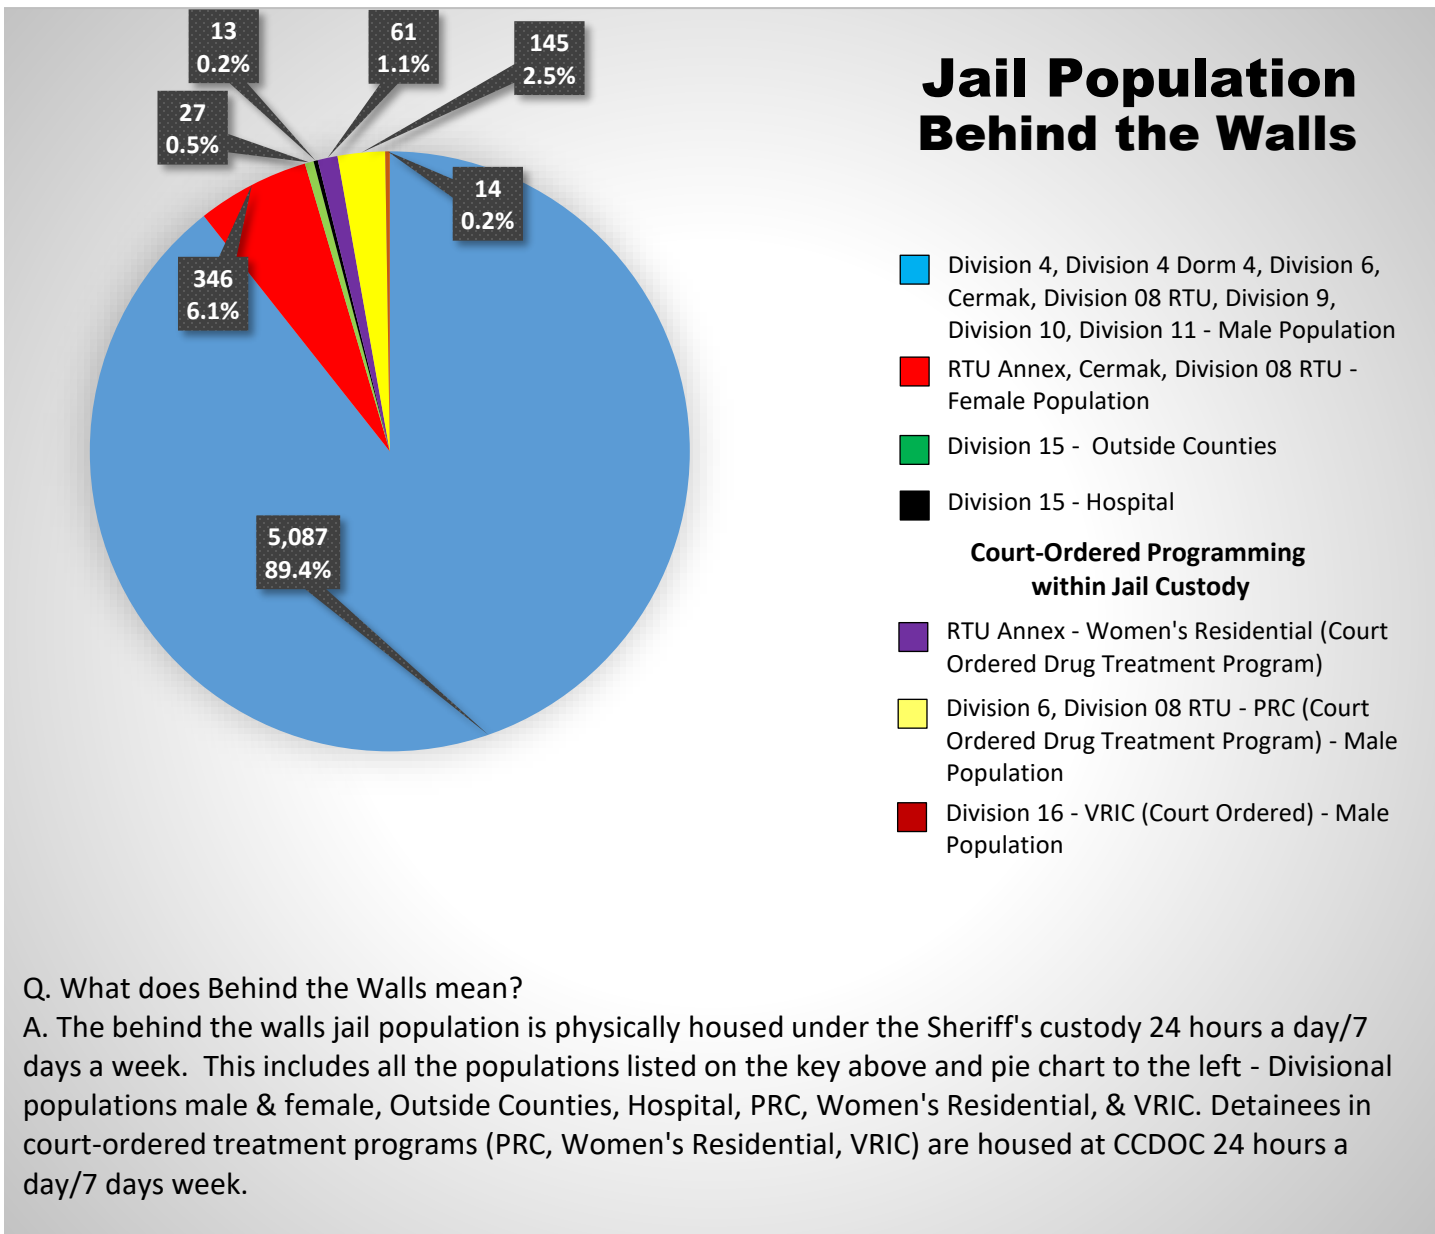

## Sheriff's Daily Report 6/3/2019

Under the Custody of the Sheriff	
<b>TOTAL MALE AND FEMALE</b>	<b>7,918</b>
Jail Population	5,693
Community Corrections	2,225

**Sheriff's Daily Report**  
**6/3/2019**

**CCSO Population Demographics**

**In Confinement**

**Gender Distribution**

**Race Distribution**

**Age Distribution**

**Community Corrections**

**Gender Distribution**

**Race Distribution**

**Age Distribution**