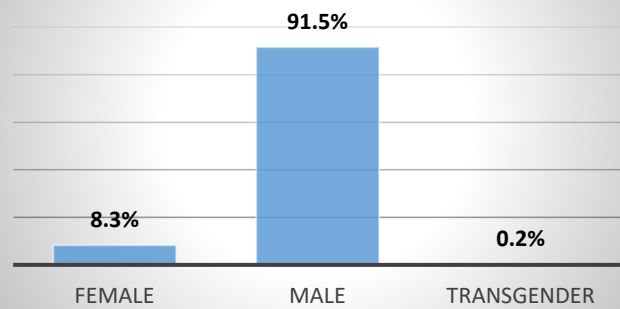

## Sheriff's Daily Report 6/3/2019

Under the Custody of the Sheriff	
<b>TOTAL MALE AND FEMALE</b>	<b>7,918</b>
Jail Population	5,693
Community Corrections	2,225

**Sheriff's Daily Report**  
**6/3/2019**

**CCSO Population Demographics**

**In Confinement**

**Gender Distribution**

**Race Distribution**

**Age Distribution**

**Community Corrections**

**Gender Distribution**

**Race Distribution**

**Age Distribution**