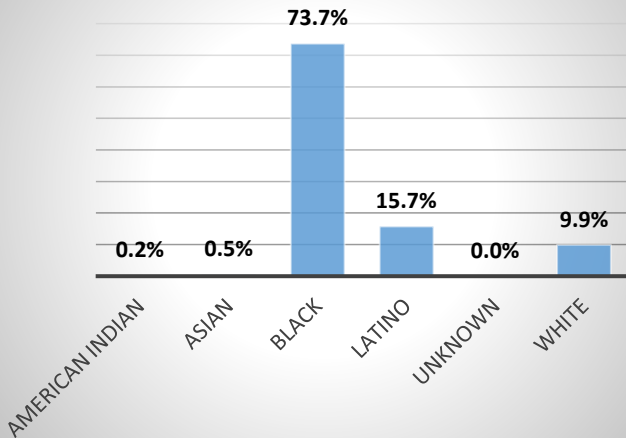

## Sheriff's Daily Report 6/3/2019

Under the Custody of the Sheriff	
<b>TOTAL MALE AND FEMALE</b>	<b>7,918</b>
Jail Population	5,693
Community Corrections	2,225

**Sheriff's Daily Report**  
**6/3/2019**

**CCSO Population Demographics**

**In Confinement**

**Gender Distribution**

**Race Distribution**

**Age Distribution**

**Community Corrections**

**Gender Distribution**

**Race Distribution**

**Age Distribution**