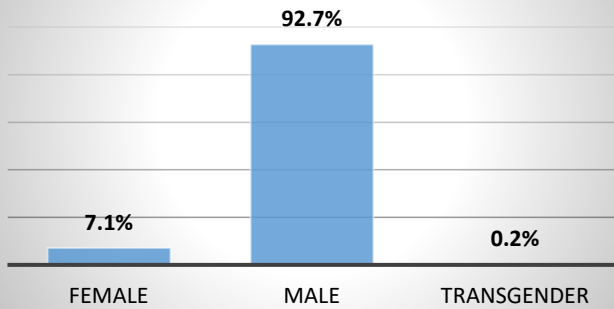

## Sheriff's Daily Report 6/3/2019

Under the Custody of the Sheriff	
<b>TOTAL MALE AND FEMALE</b>	<b>7,918</b>
Jail Population	5,693
Community Corrections	2,225

**Sheriff's Daily Report**  
**6/3/2019**

**CCSO Population Demographics**

**In Confinement**

**Gender Distribution**

**Race Distribution**

**Age Distribution**

**Community Corrections**

**Gender Distribution**

**Race Distribution**