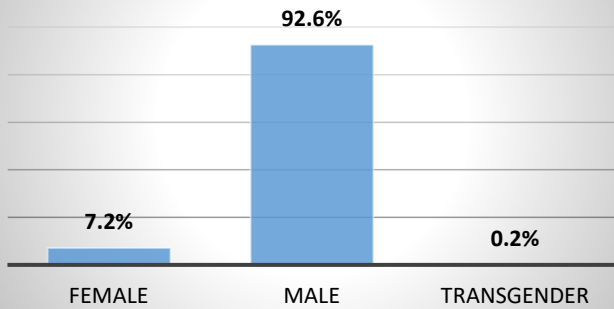

Sheriff's Daily Report 5/28/2019

Under the Custody of the Sheriff	
TOTAL MALE AND FEMALE	8,099
Jail Population	5,873
Community Corrections	2,226

Sheriff's Daily Report
5/28/2019

CCSO Population Demographics

In Confinement

Gender Distribution

Race Distribution

Age Distribution

Community Corrections

Gender Distribution

Race Distribution

Age Distribution