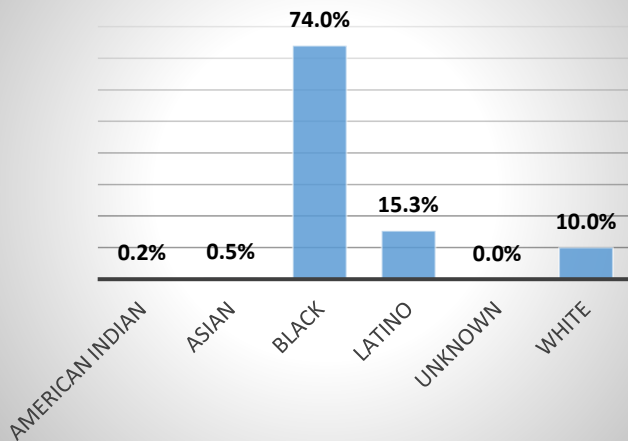

Sheriff's Daily Report 5/28/2019

Under the Custody of the Sheriff	
TOTAL MALE AND FEMALE	8,099
Jail Population	5,873
Community Corrections	2,226

Sheriff's Daily Report
5/28/2019

CCSO Population Demographics

In Confinement

Gender Distribution

Race Distribution

Age Distribution

Community Corrections

Gender Distribution

Race Distribution

Age Distribution