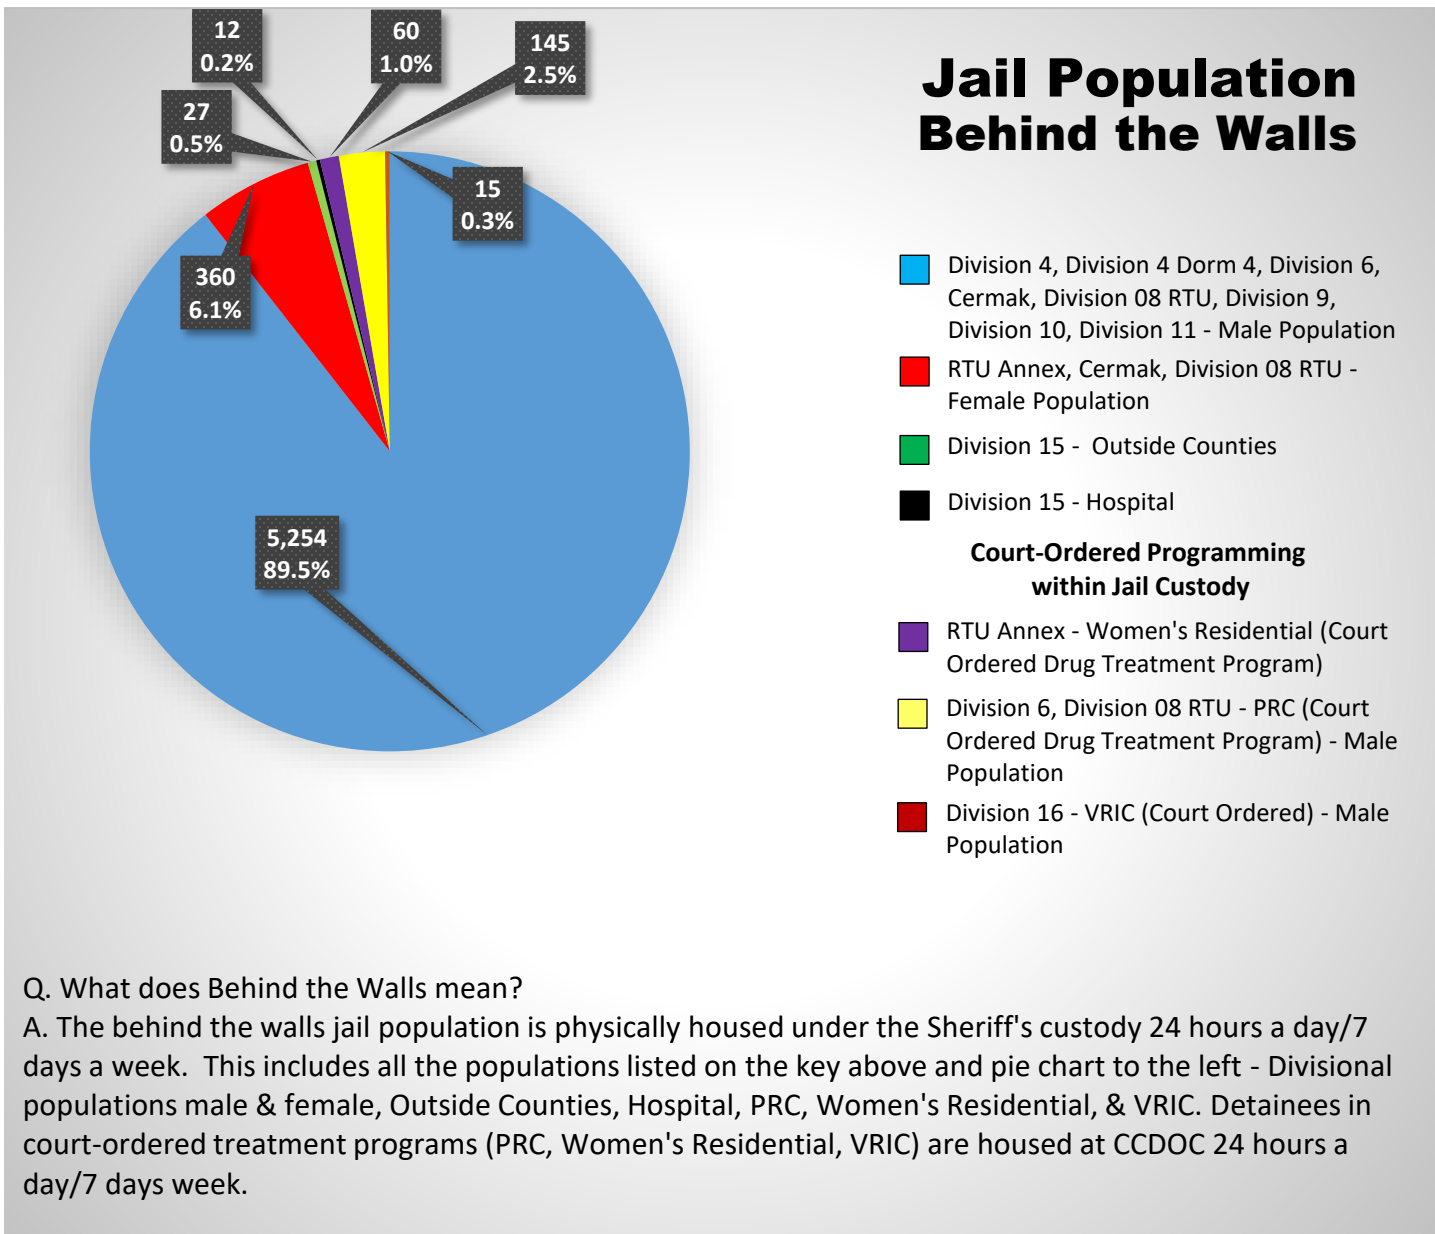

Sheriff's Daily Report 5/28/2019

Under the Custody of the Sheriff	
TOTAL MALE AND FEMALE	8,099
Jail Population	5,873
Community Corrections	2,226

Sheriff's Daily Report
5/28/2019

CCSO Population Demographics

In Confinement

Gender Distribution

Race Distribution

Age Distribution

Community Corrections

Gender Distribution

Race Distribution

Age Distribution