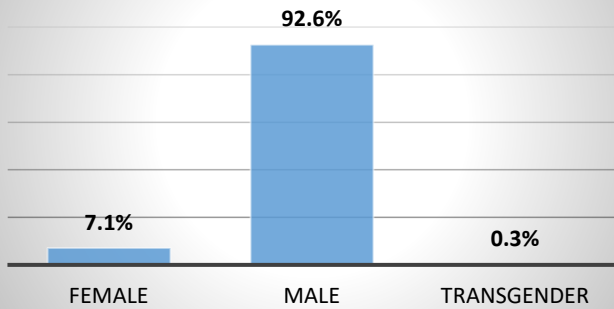

Sheriff's Daily Report 5/17/2019

Under the Custody of the Sheriff	
TOTAL MALE AND FEMALE	7,843
Jail Population	5,694
Community Corrections	2,149

Sheriff's Daily Report
5/17/2019

CCSO Population Demographics

In Confinement

Gender Distribution

Race Distribution

Age Distribution

Community Corrections

Gender Distribution

Race Distribution

Age Distribution