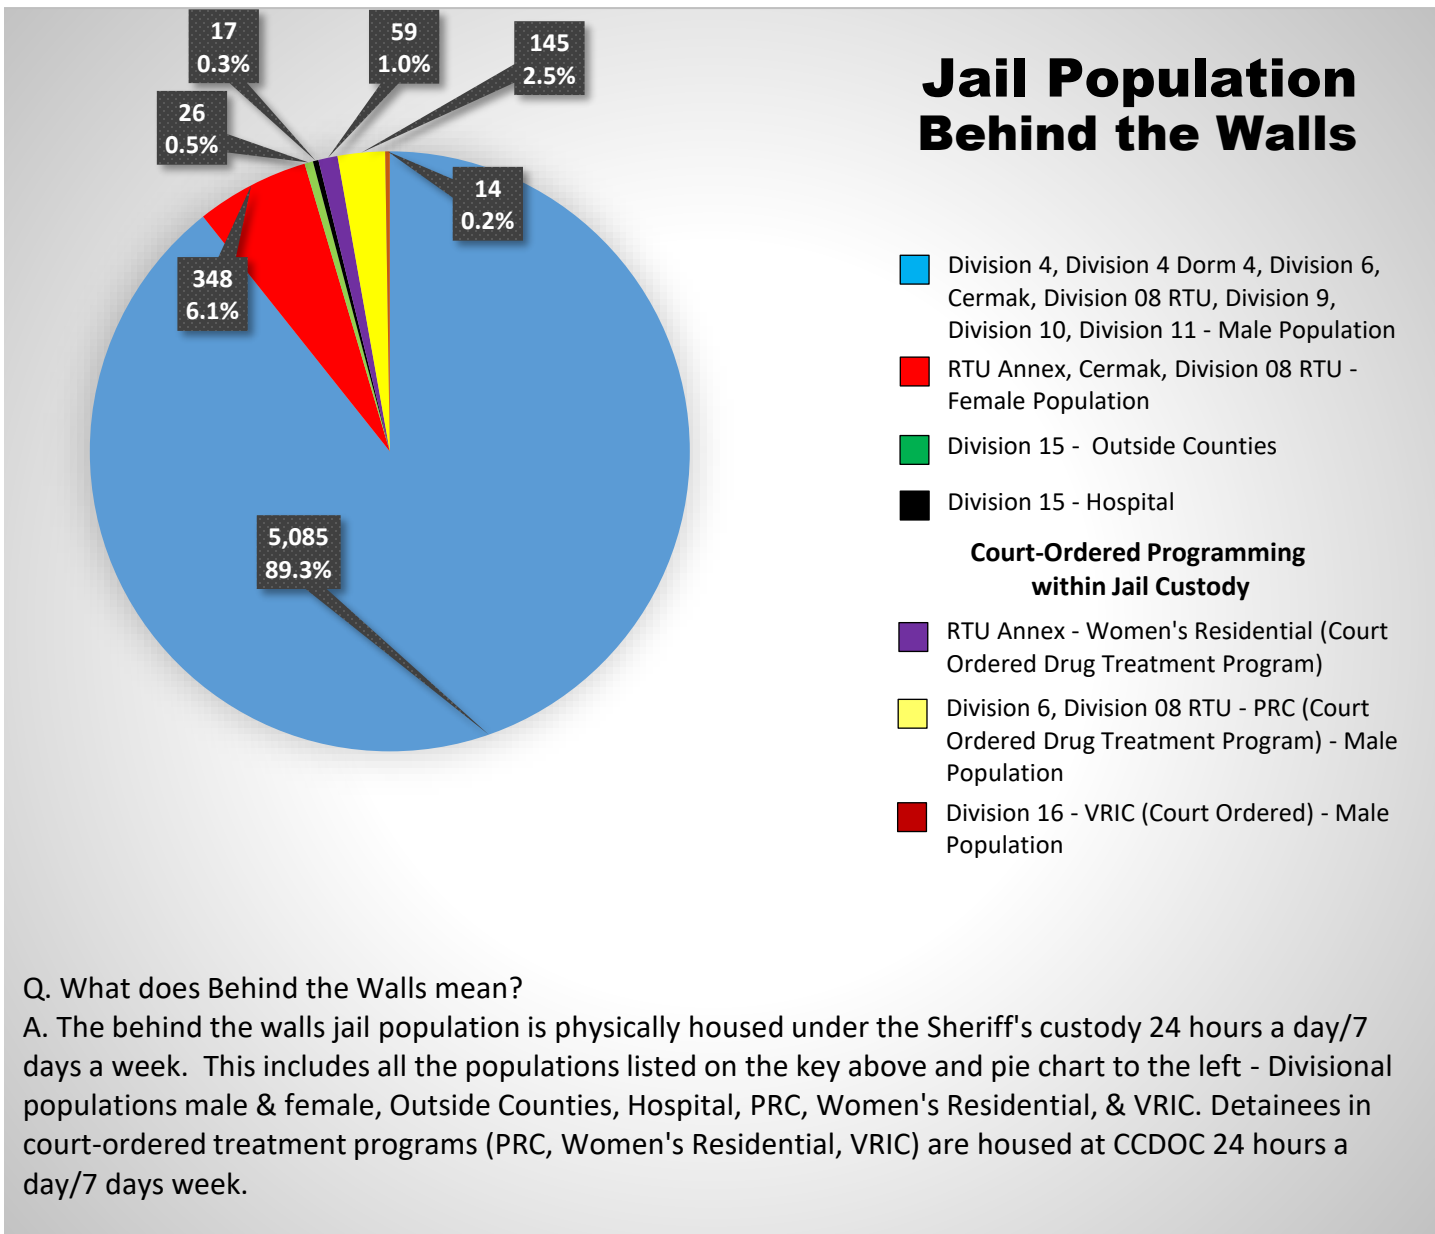

Sheriff's Daily Report 5/17/2019

Under the Custody of the Sheriff	
TOTAL MALE AND FEMALE	7,843
Jail Population	5,694
Community Corrections	2,149

Sheriff's Daily Report
5/17/2019

CCSO Population Demographics

In Confinement

Gender Distribution

Race Distribution

Age Distribution

Community Corrections

Gender Distribution

Race Distribution

Age Distribution