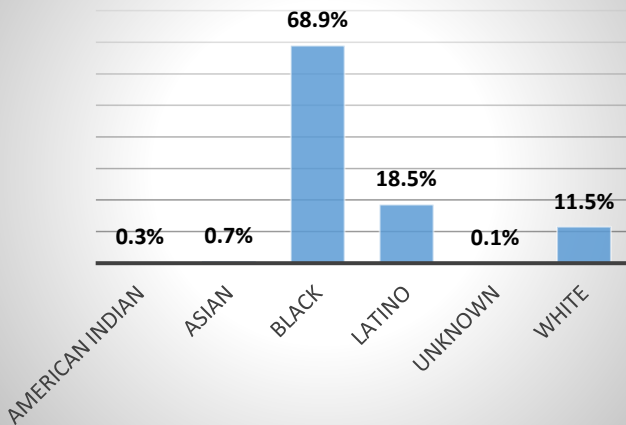

Sheriff's Daily Report 5/17/2019

Under the Custody of the Sheriff	
TOTAL MALE AND FEMALE	7,843
Jail Population	5,694
Community Corrections	2,149

Sheriff's Daily Report
5/17/2019

CCSO Population Demographics

In Confinement

Gender Distribution

Race Distribution

Age Distribution

Community Corrections

Gender Distribution

Race Distribution

Age Distribution