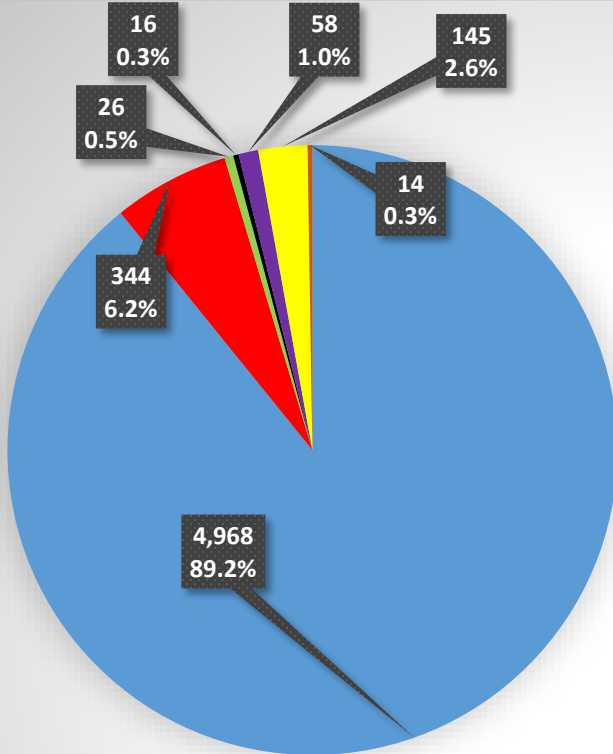

**Sheriff's Daily Report**  
**4/26/2019**

<b>Under the Custody of the Sheriff</b>	
<b>TOTAL MALE AND FEMALE</b>	<b>7,694</b>
Jail Population	5,571
Community Corrections	2,123

## Jail Population Behind the Walls

- Division 4, Division 4 Dorm 4, Division 6, Cermak, Division 08 RTU, Division 9, Division 10, Division 11 - Male Population
  - RTU Annex, Cermak, Division 08 RTU - Female Population
  - Division 15 - Outside Counties
  - Division 15 - Hospital
- Court-Ordered Programming within Jail Custody**
- RTU Annex - Women's Residential (Court Ordered Drug Treatment Program)
  - Division 6, Division 08 RTU - PRC (Court Ordered Drug Treatment Program) - Male Population
  - Division 16 - VRIC (Court Ordered) - Male Population

Q. What does Behind the Walls mean?

A. The behind the walls jail population is physically housed under the Sheriff's custody 24 hours a day/7 days a week. This includes all the populations listed on the key above and pie chart to the left - Divisional populations male & female, Outside Counties, Hospital, PRC, Women's Residential, & VRIC. Detainees in court-ordered treatment programs (PRC, Women's Residential, VRIC) are housed at CDOC 24 hours a day/7 days week.