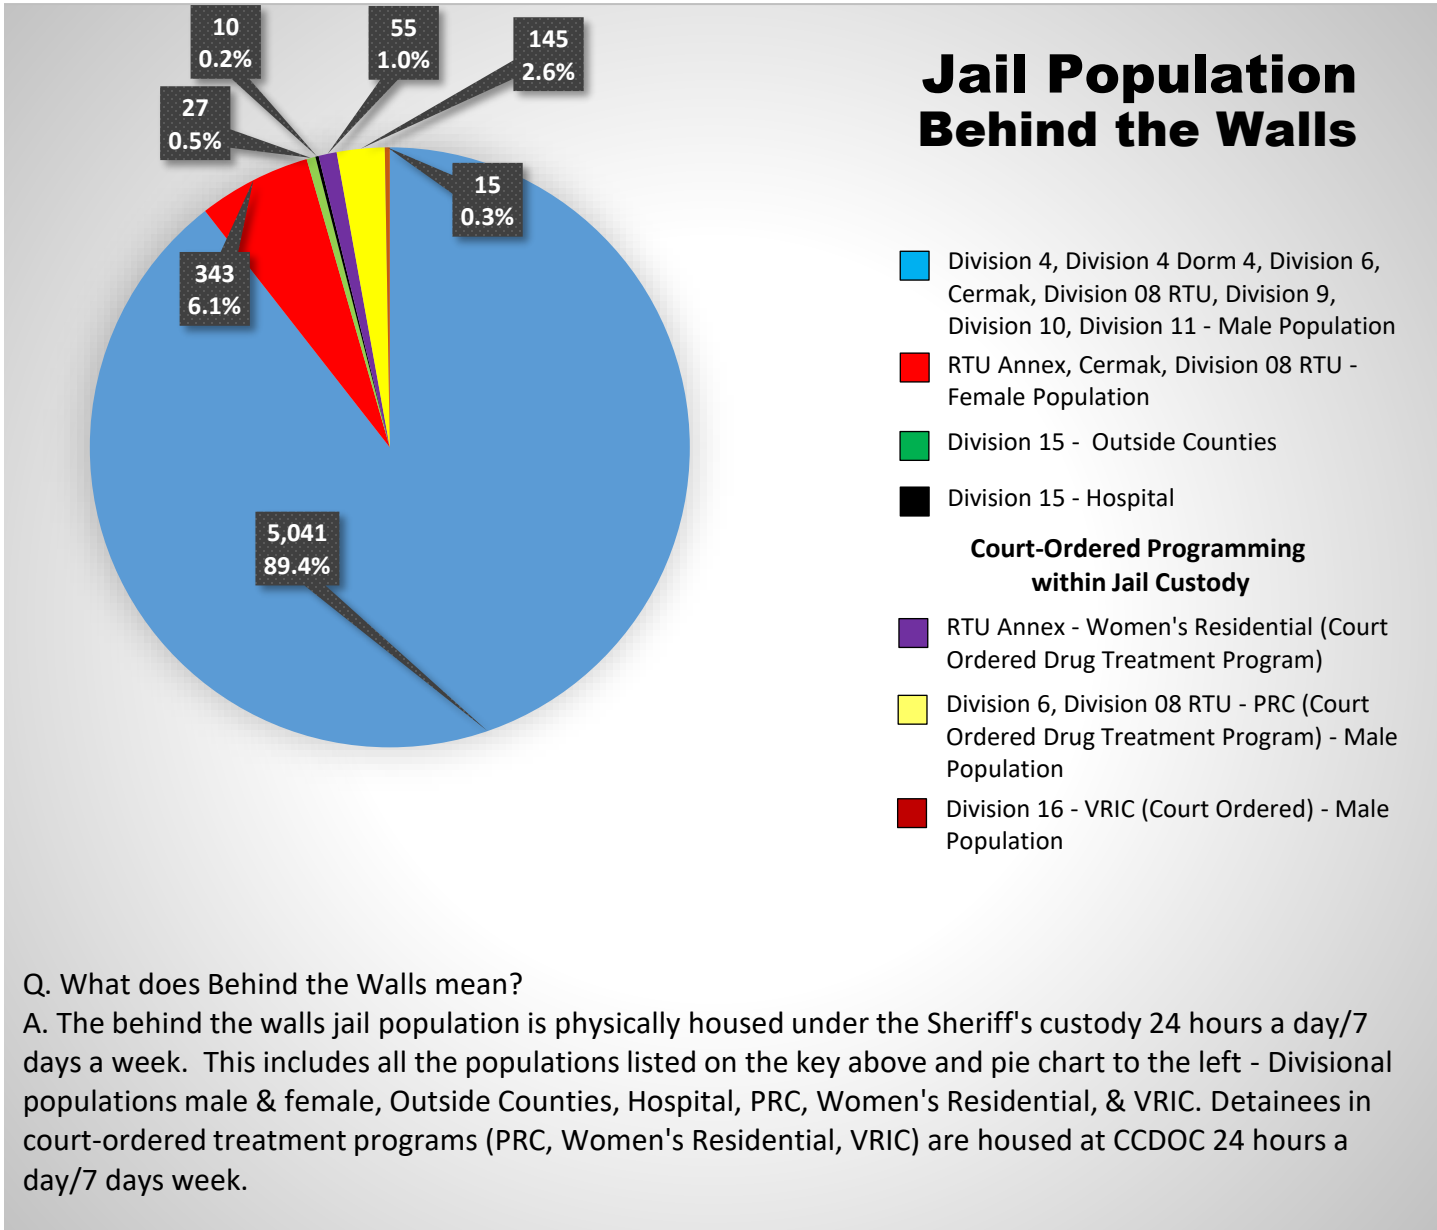

Sheriff's Daily Report 4/21/2019

Under the Custody of the Sheriff	
TOTAL MALE AND FEMALE	7,768
Jail Population	5,636
Community Corrections	2,132

Sheriff's Daily Report
4/21/2019

CCSO Population Demographics

In Confinement

Gender Distribution

Race Distribution

Age Distribution

Community Corrections

Gender Distribution

Race Distribution

Age Distribution