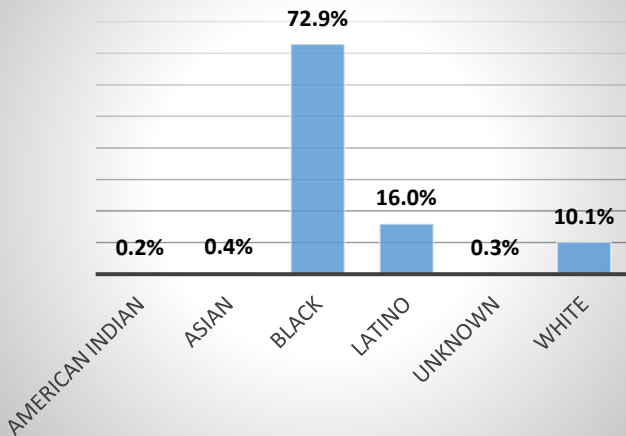

Sheriff's Daily Report 4/21/2019

Under the Custody of the Sheriff	
TOTAL MALE AND FEMALE	7,768
Jail Population	5,636
Community Corrections	2,132

Sheriff's Daily Report
4/21/2019

CCSO Population Demographics

In Confinement

Gender Distribution

Race Distribution

Age Distribution

Community Corrections

Gender Distribution

Race Distribution

Age Distribution