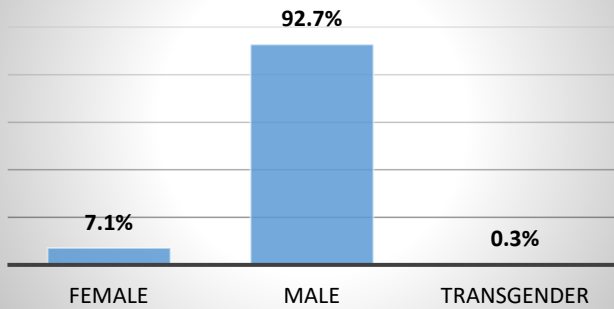

Sheriff's Daily Report 4/21/2019

Under the Custody of the Sheriff	
TOTAL MALE AND FEMALE	7,768
Jail Population	5,636
Community Corrections	2,132

Sheriff's Daily Report
4/21/2019

CCSO Population Demographics

In Confinement

Gender Distribution

Race Distribution

Age Distribution

Community Corrections

Gender Distribution

Race Distribution

Age Distribution