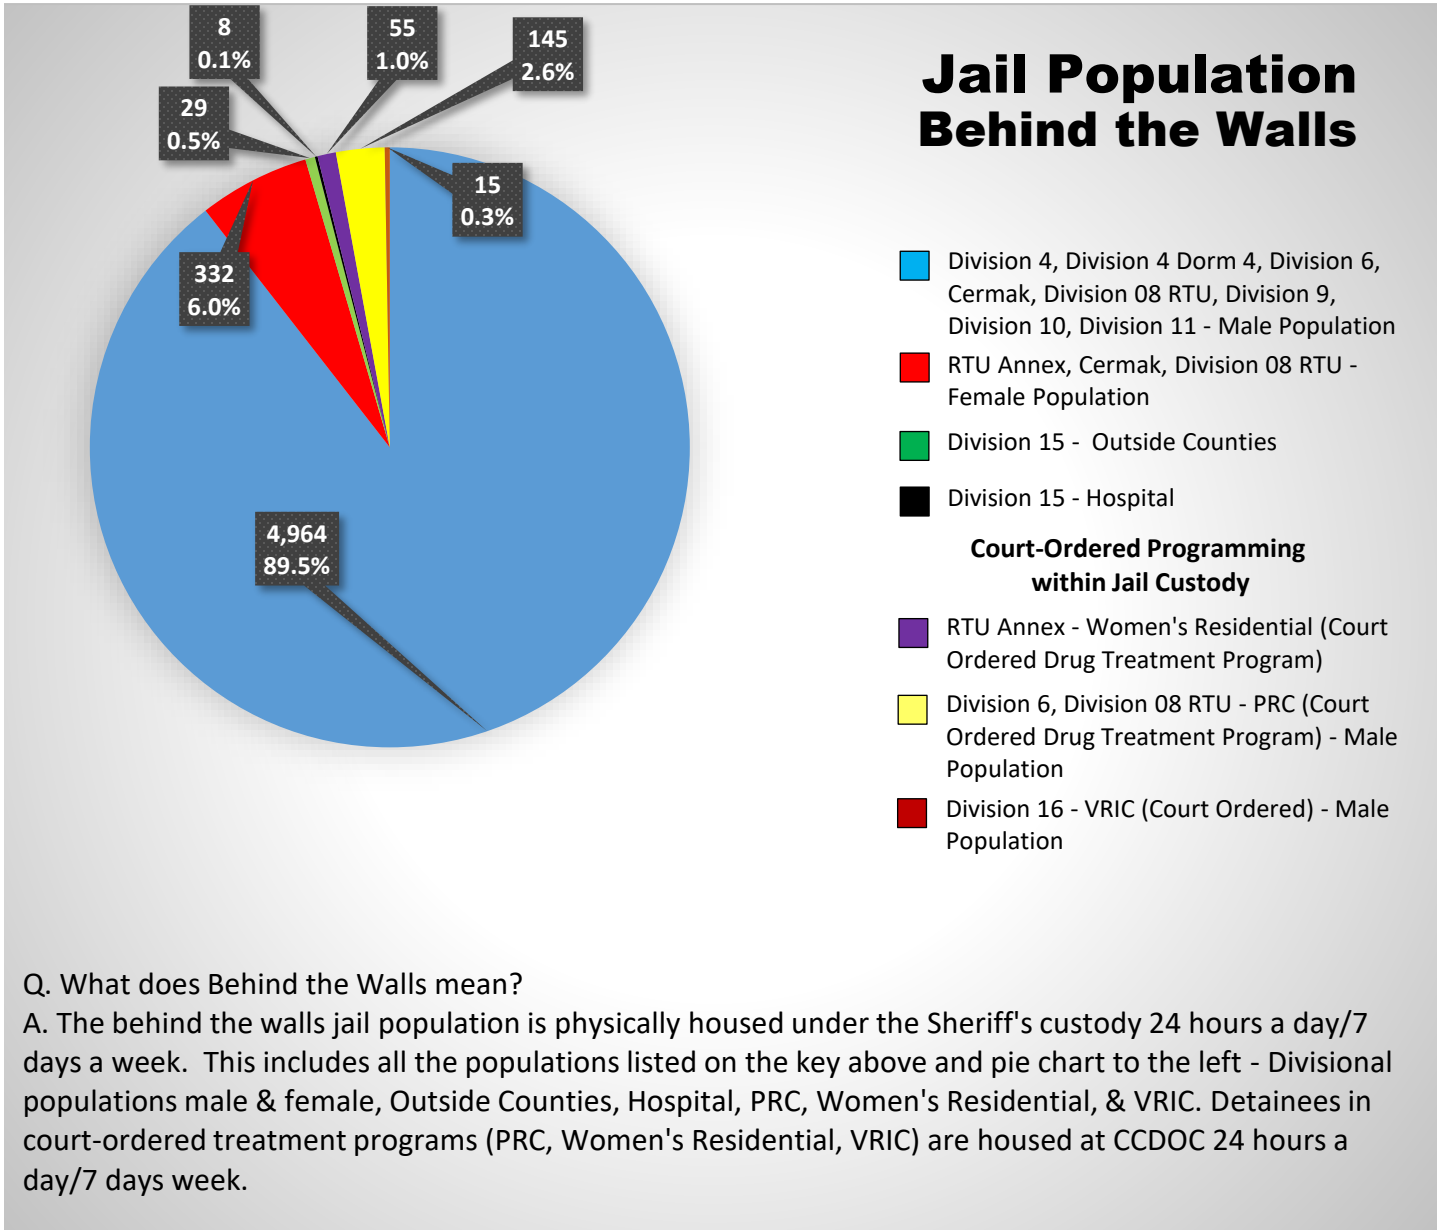

## Sheriff's Daily Report 4/20/2019

| Under the Custody of the Sheriff |              |
|----------------------------------|--------------|
| <b>TOTAL MALE AND FEMALE</b>     | <b>7,674</b> |
| Jail Population                  | 5,548        |
| Community Corrections            | 2,126        |

Sheriff's Daily Report  
4/20/2019

CCSO Population Demographics

**In Confinement**

**Gender Distribution**

**Race Distribution**

**Age Distribution**

**Community Corrections**

**Gender Distribution**

**Race Distribution**

**Age Distribution**