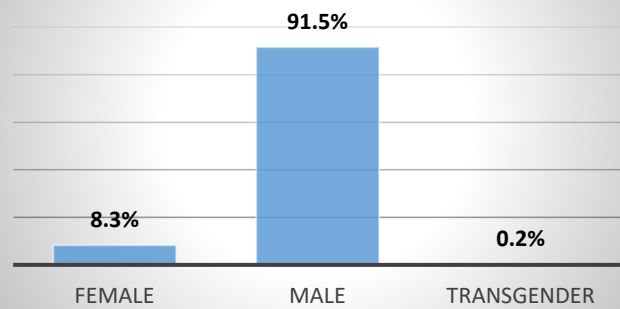

## Sheriff's Daily Report 4/20/2019

| Under the Custody of the Sheriff |              |
|----------------------------------|--------------|
| <b>TOTAL MALE AND FEMALE</b>     | <b>7,674</b> |
| Jail Population                  | 5,548        |
| Community Corrections            | 2,126        |

Sheriff's Daily Report  
4/20/2019

CCSO Population Demographics

**In Confinement**

**Gender Distribution**

**Race Distribution**

**Age Distribution**

**Community Corrections**

**Gender Distribution**

**Race Distribution**

**Age Distribution**