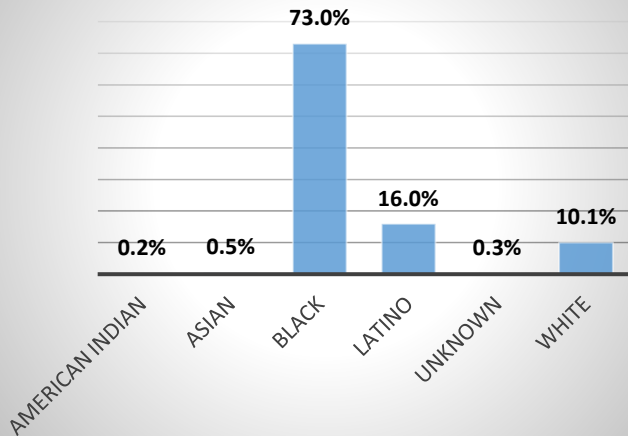

## Sheriff's Daily Report 4/20/2019

| Under the Custody of the Sheriff |              |
|----------------------------------|--------------|
| <b>TOTAL MALE AND FEMALE</b>     | <b>7,674</b> |
| Jail Population                  | 5,548        |
| Community Corrections            | 2,126        |

Sheriff's Daily Report  
4/20/2019

CCSO Population Demographics

**In Confinement**

**Gender Distribution**

**Race Distribution**

**Age Distribution**

**Community Corrections**

**Gender Distribution**

**Race Distribution**

**Age Distribution**