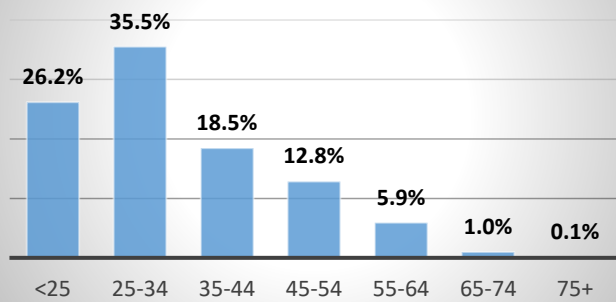

## Sheriff's Daily Report 4/20/2019

| Under the Custody of the Sheriff |              |
|----------------------------------|--------------|
| <b>TOTAL MALE AND FEMALE</b>     | <b>7,674</b> |
| Jail Population                  | 5,548        |
| Community Corrections            | 2,126        |

Sheriff's Daily Report  
4/20/2019

CCSO Population Demographics

**In Confinement**

**Gender Distribution**

**Race Distribution**

**Age Distribution**

**Community Corrections**

**Gender Distribution**

**Race Distribution**

**Age Distribution**