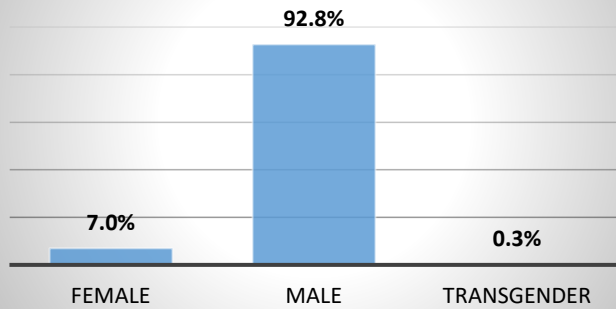

Sheriff's Daily Report
4/20/2019

CCSO Population Demographics

In Confinement

Gender Distribution