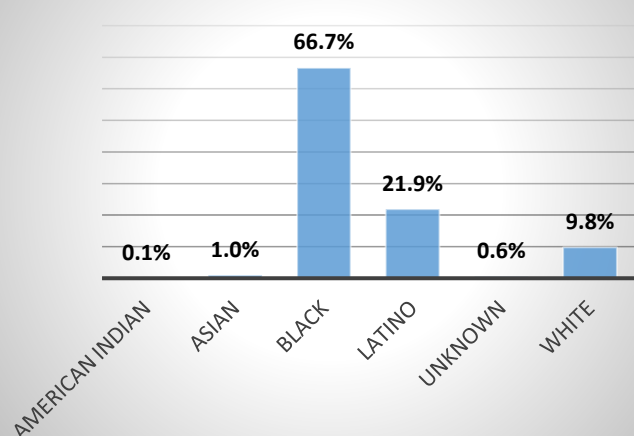

## Sheriff's Daily Report 4/20/2019

| Under the Custody of the Sheriff |              |
|----------------------------------|--------------|
| <b>TOTAL MALE AND FEMALE</b>     | <b>7,674</b> |
| Jail Population                  | 5,548        |
| Community Corrections            | 2,126        |

Sheriff's Daily Report  
4/20/2019

CCSO Population Demographics

**In Confinement**

**Gender Distribution**

**Race Distribution**

**Age Distribution**

**Community Corrections**

**Gender Distribution**

**Race Distribution**

**Age Distribution**