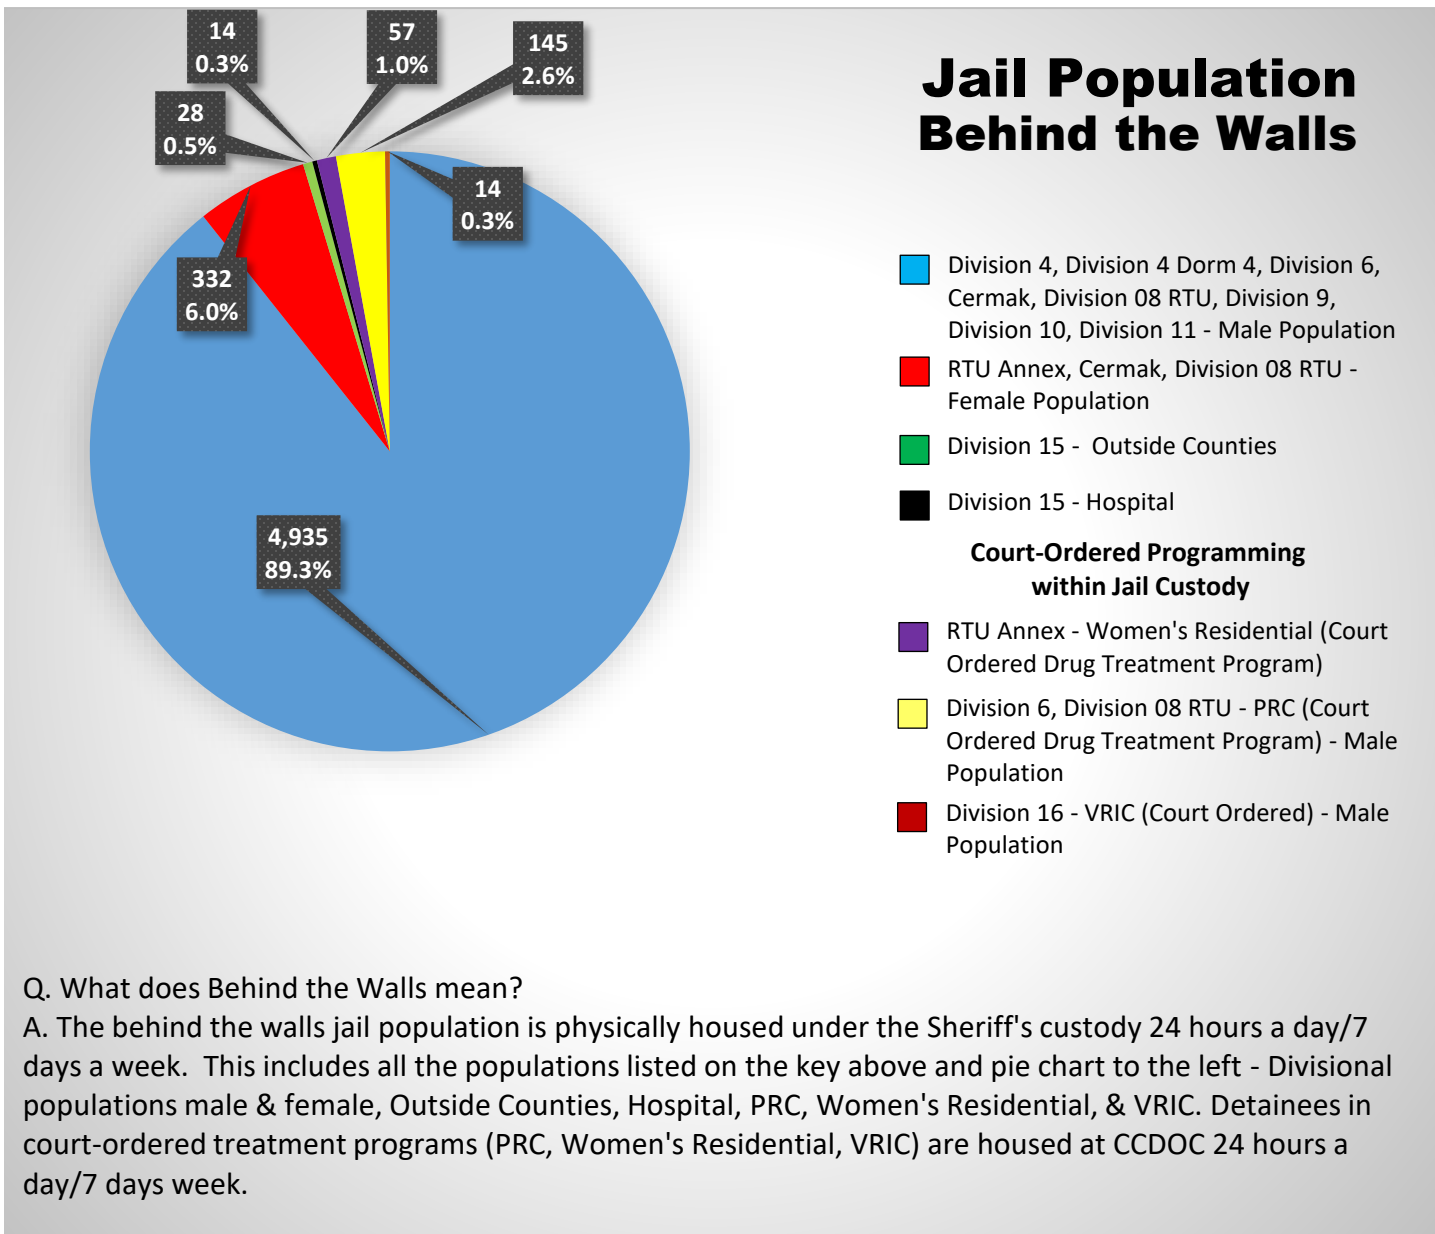

Sheriff's Daily Report 4/13/2019

Under the Custody of the Sheriff	
TOTAL MALE AND FEMALE	7,673
Jail Population	5,525
Community Corrections	2,148

Sheriff's Daily Report
4/13/2019

CCSO Population Demographics

In Confinement

Gender Distribution

Race Distribution

Age Distribution

Community Corrections

Gender Distribution

Race Distribution

Age Distribution