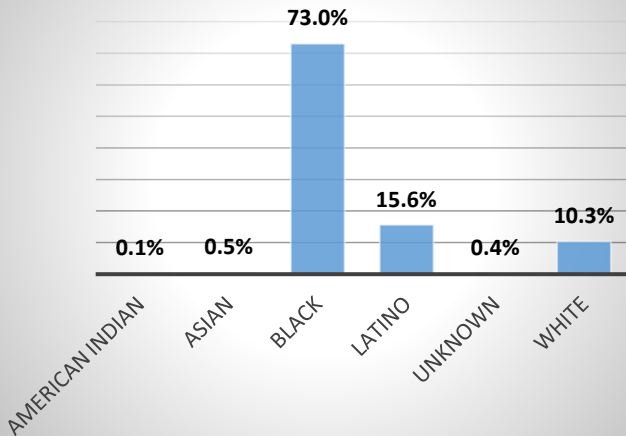

Sheriff's Daily Report 4/13/2019

Under the Custody of the Sheriff	
TOTAL MALE AND FEMALE	7,673
Jail Population	5,525
Community Corrections	2,148

Sheriff's Daily Report
4/13/2019

CCSO Population Demographics

In Confinement

Gender Distribution

Race Distribution

Age Distribution

Community Corrections

Gender Distribution

Race Distribution

Age Distribution