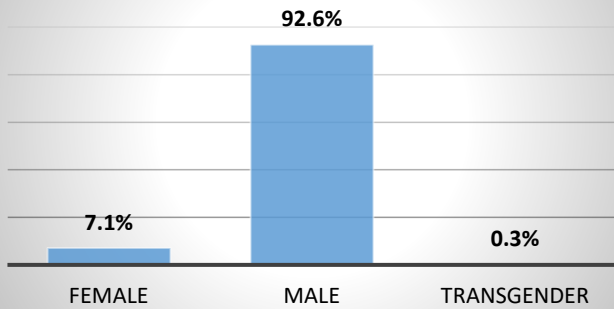

Sheriff's Daily Report 4/13/2019

Under the Custody of the Sheriff	
TOTAL MALE AND FEMALE	7,673
Jail Population	5,525
Community Corrections	2,148

Sheriff's Daily Report
4/13/2019

CCSO Population Demographics

In Confinement

Gender Distribution

Race Distribution

Age Distribution

Community Corrections

Gender Distribution

Race Distribution

Age Distribution