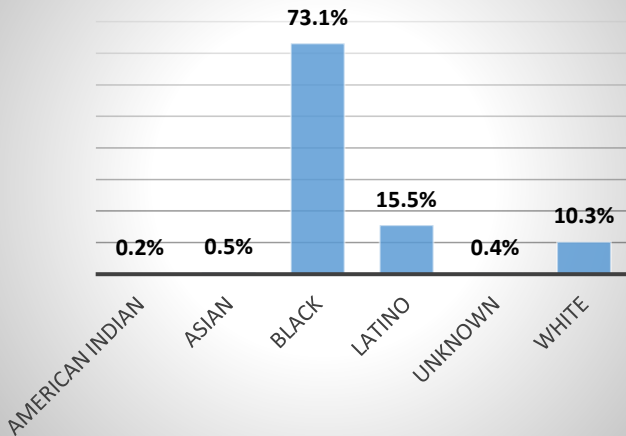

Sheriff's Daily Report 4/11/2019

Under the Custody of the Sheriff	
TOTAL MALE AND FEMALE	7,725
Jail Population	5,574
Community Corrections	2,151

Sheriff's Daily Report
4/11/2019

CCSO Population Demographics

In Confinement

Gender Distribution

Race Distribution

Age Distribution

Community Corrections

Gender Distribution

Race Distribution

Age Distribution