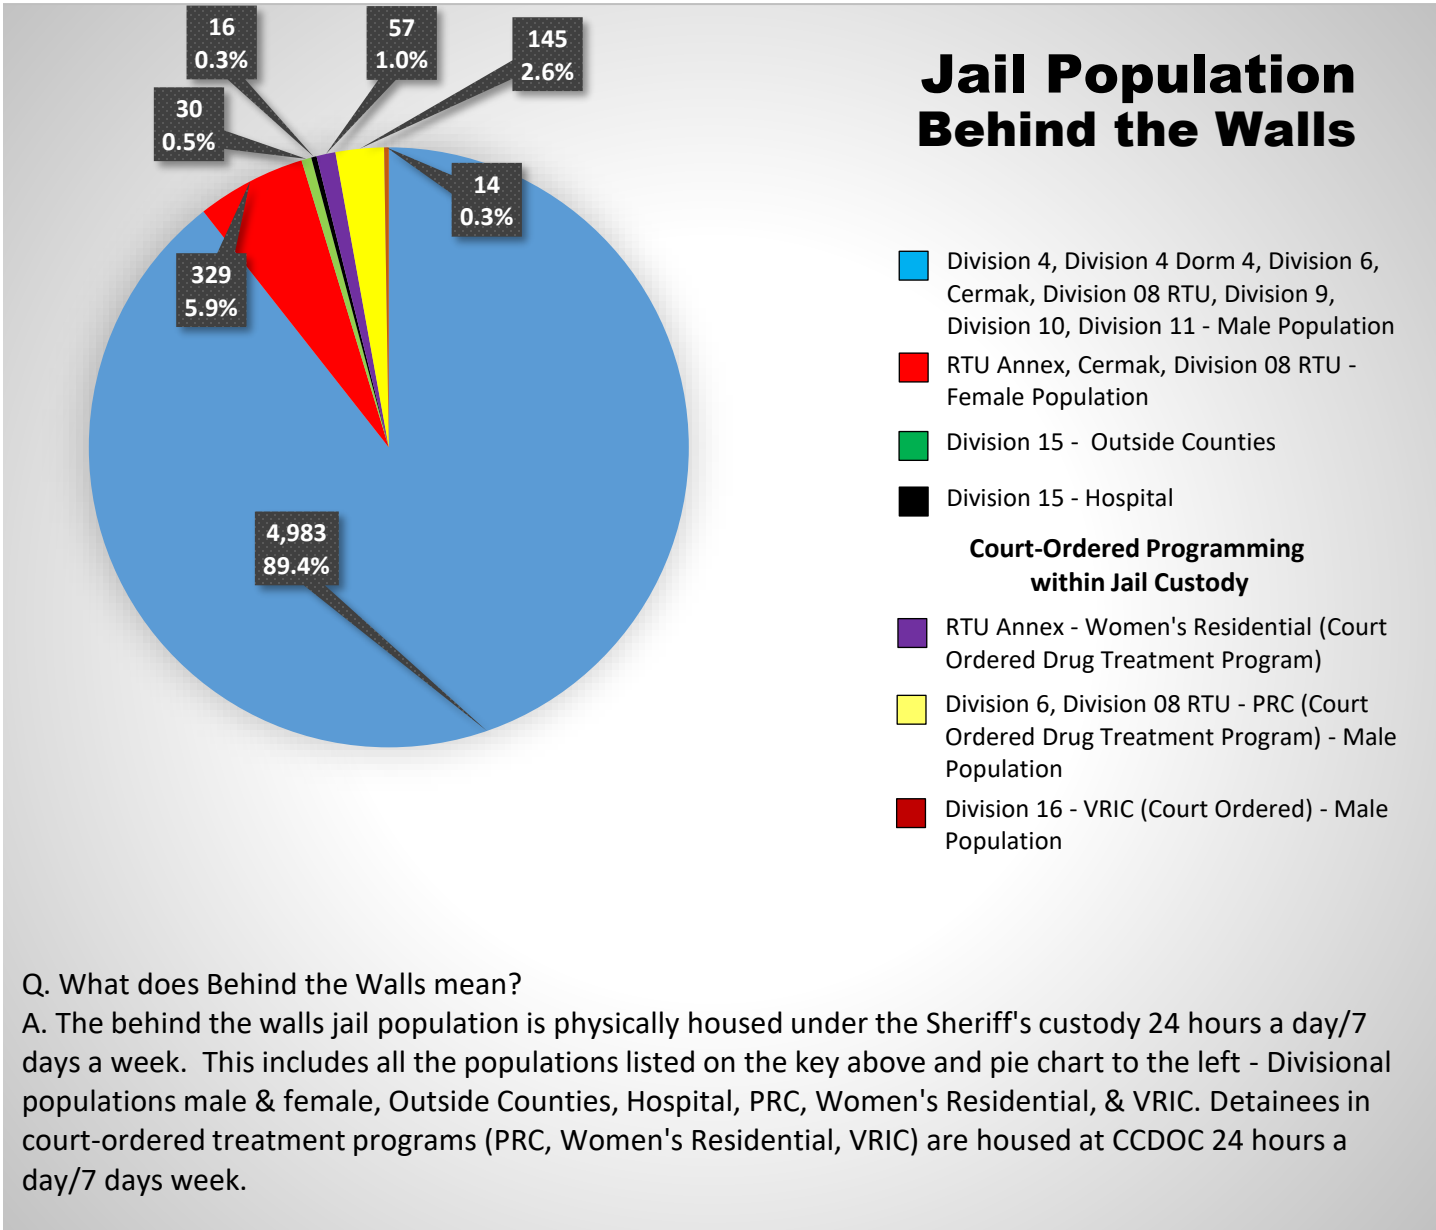

Sheriff's Daily Report 4/11/2019

Under the Custody of the Sheriff	
TOTAL MALE AND FEMALE	7,725
Jail Population	5,574
Community Corrections	2,151

Sheriff's Daily Report
4/11/2019

CCSO Population Demographics

In Confinement

Gender Distribution

Race Distribution

Age Distribution

Community Corrections

Gender Distribution

Race Distribution

Age Distribution