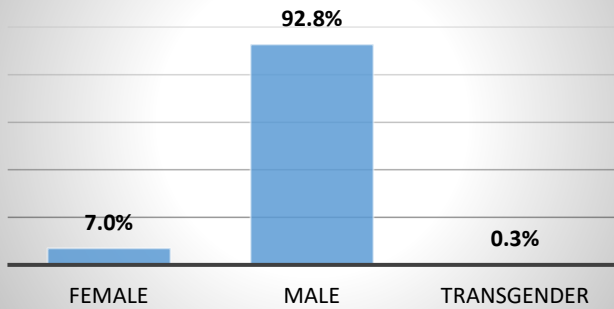

Sheriff's Daily Report 4/11/2019

Under the Custody of the Sheriff	
TOTAL MALE AND FEMALE	7,725
Jail Population	5,574
Community Corrections	2,151

Sheriff's Daily Report
4/11/2019

CCSO Population Demographics

In Confinement

Gender Distribution

Race Distribution

Age Distribution

Community Corrections

Gender Distribution

Race Distribution

Age Distribution