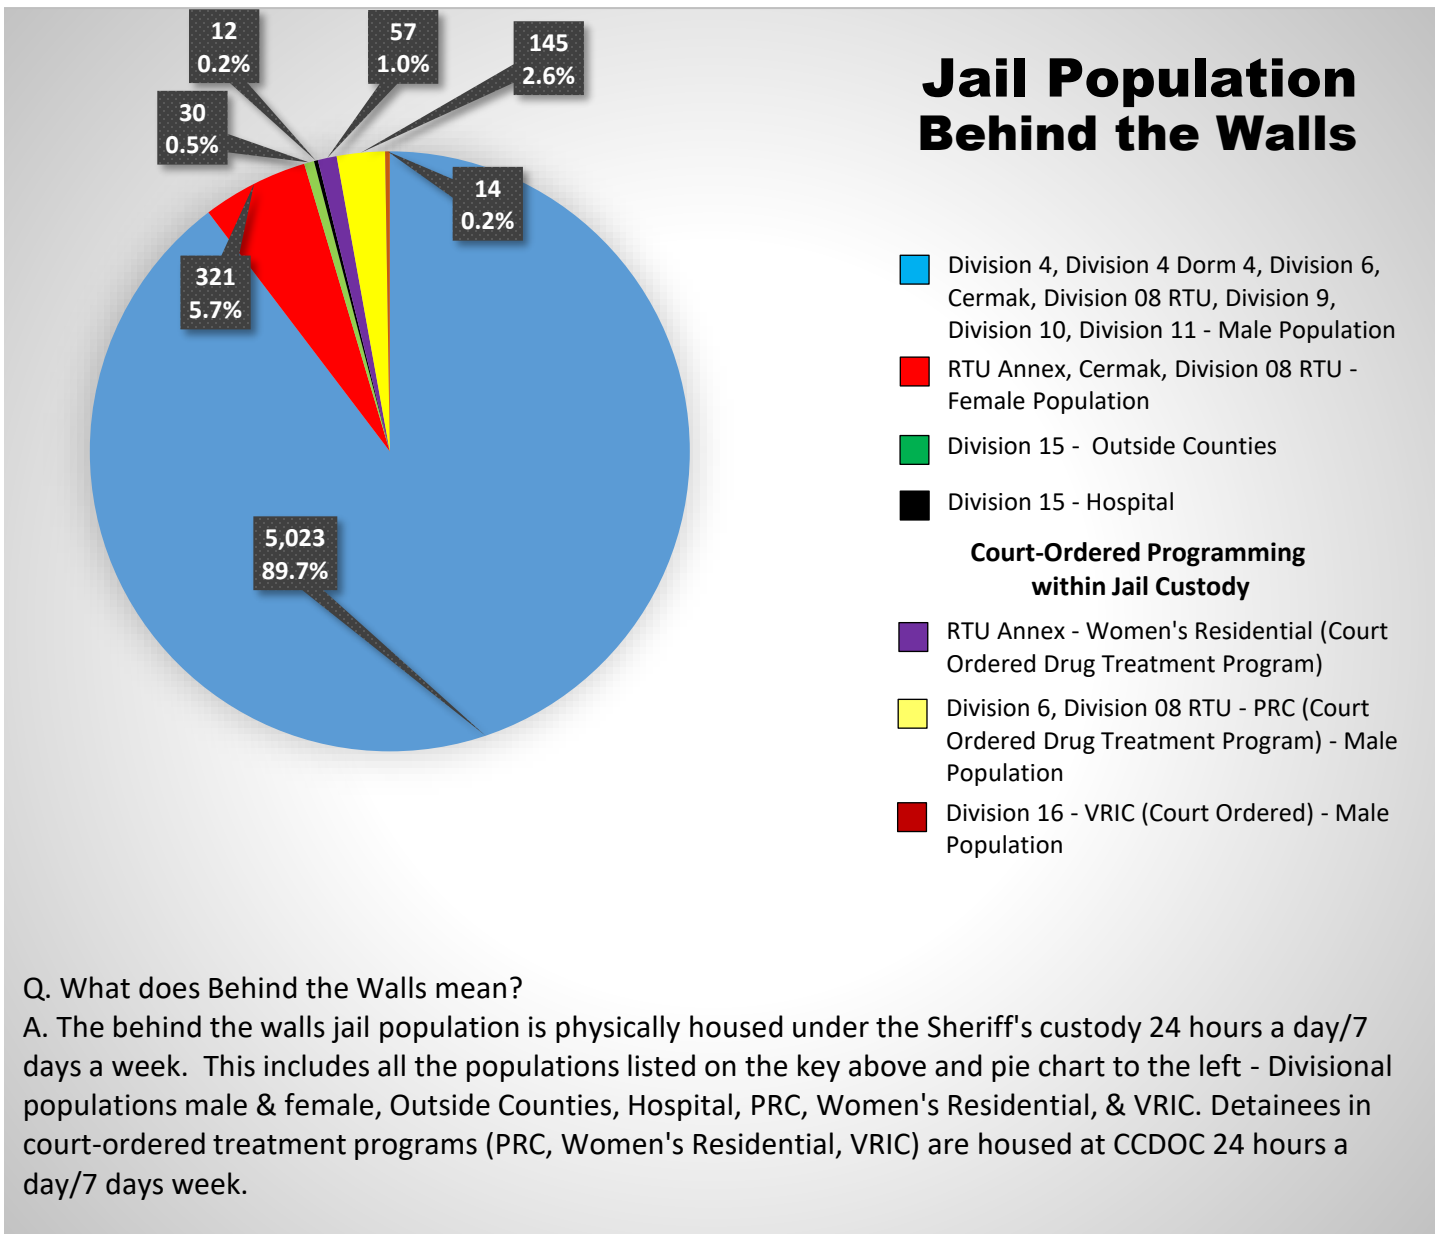

Sheriff's Daily Report 4/10/2019

Under the Custody of the Sheriff	
TOTAL MALE AND FEMALE	7,763
Jail Population	5,602
Community Corrections	2,161

Sheriff's Daily Report
4/10/2019

CCSO Population Demographics

In Confinement

Gender Distribution

Race Distribution

Age Distribution

Community Corrections

Gender Distribution

Race Distribution

Age Distribution