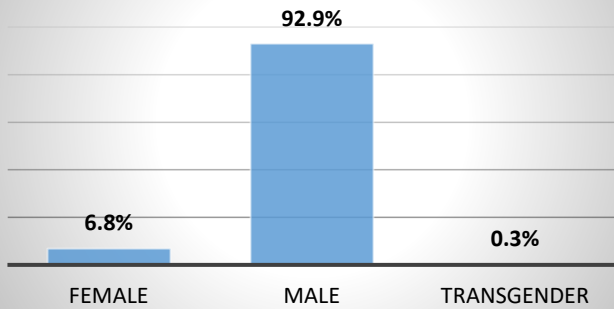

Sheriff's Daily Report 4/10/2019

Under the Custody of the Sheriff	
TOTAL MALE AND FEMALE	7,763
Jail Population	5,602
Community Corrections	2,161

Sheriff's Daily Report
4/10/2019

CCSO Population Demographics

In Confinement

Gender Distribution

Race Distribution

Age Distribution

Community Corrections

Gender Distribution

Race Distribution

Age Distribution