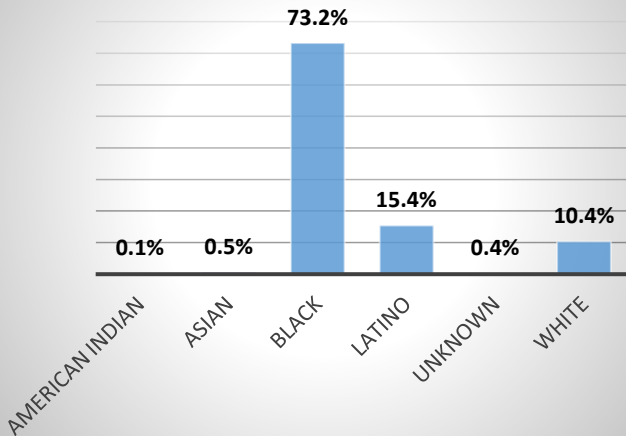

Sheriff's Daily Report 4/10/2019

Under the Custody of the Sheriff	
TOTAL MALE AND FEMALE	7,763
Jail Population	5,602
Community Corrections	2,161

Sheriff's Daily Report
4/10/2019

CCSO Population Demographics

In Confinement

Gender Distribution

Race Distribution

Age Distribution

Community Corrections

Gender Distribution

Race Distribution

Age Distribution