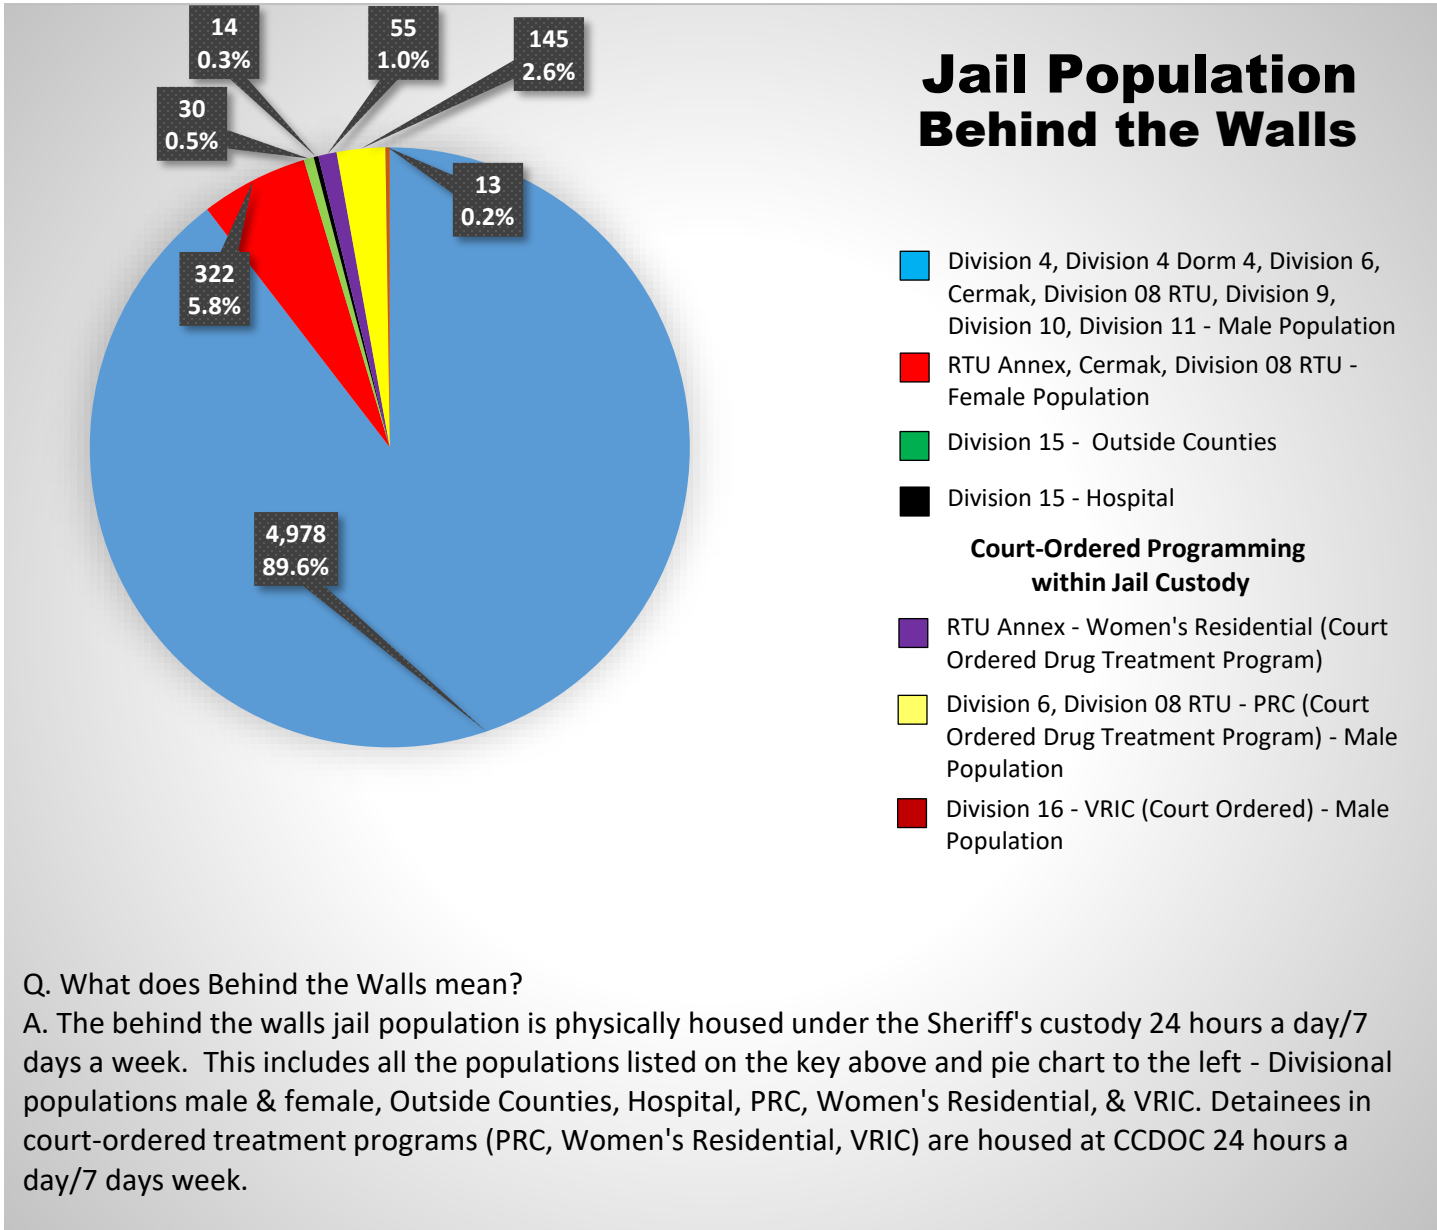

Sheriff's Daily Report 4/4/2019

Under the Custody of the Sheriff	
TOTAL MALE AND FEMALE	7,707
Jail Population	5,557
Community Corrections	2,150

Sheriff's Daily Report
4/4/2019

CCSO Population Demographics

In Confinement

Gender Distribution

Race Distribution

Age Distribution

Community Corrections

Gender Distribution

Race Distribution

Age Distribution