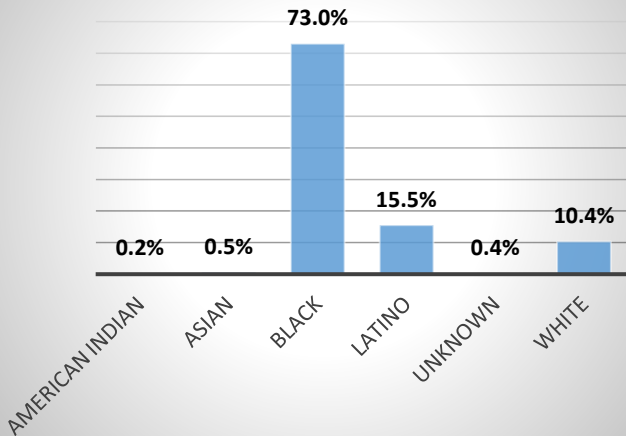

Sheriff's Daily Report 4/4/2019

Under the Custody of the Sheriff	
TOTAL MALE AND FEMALE	7,707
Jail Population	5,557
Community Corrections	2,150

Sheriff's Daily Report
4/4/2019

CCSO Population Demographics

In Confinement

Gender Distribution

Race Distribution

Age Distribution

Community Corrections

Gender Distribution

Race Distribution

Age Distribution