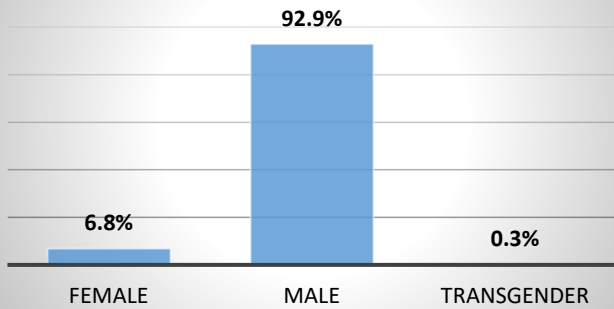

Sheriff's Daily Report 4/4/2019

Under the Custody of the Sheriff	
TOTAL MALE AND FEMALE	7,707
Jail Population	5,557
Community Corrections	2,150

Sheriff's Daily Report
4/4/2019

CCSO Population Demographics

In Confinement

Gender Distribution

Race Distribution

Age Distribution

Community Corrections

Gender Distribution

Race Distribution

Age Distribution