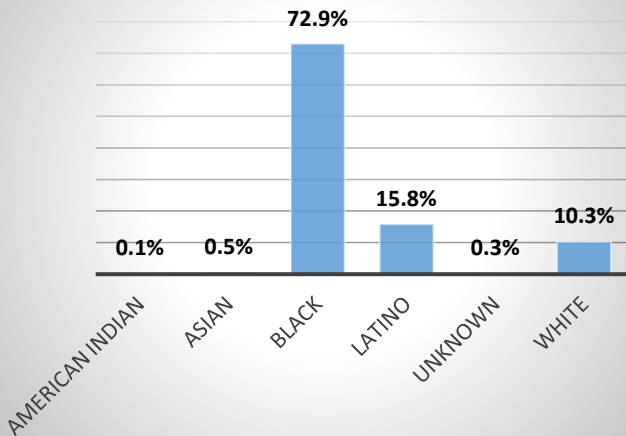

Sheriff's Daily Report 3/28/2019

Under the Custody of the Sheriff	
TOTAL MALE AND FEMALE	7,709
Jail Population	5,544
Community Corrections	2,165

Sheriff's Daily Report
3/28/2019

CCSO Population Demographics

In Confinement

Gender Distribution

Race Distribution

Age Distribution

Community Corrections

Gender Distribution

Race Distribution

Age Distribution