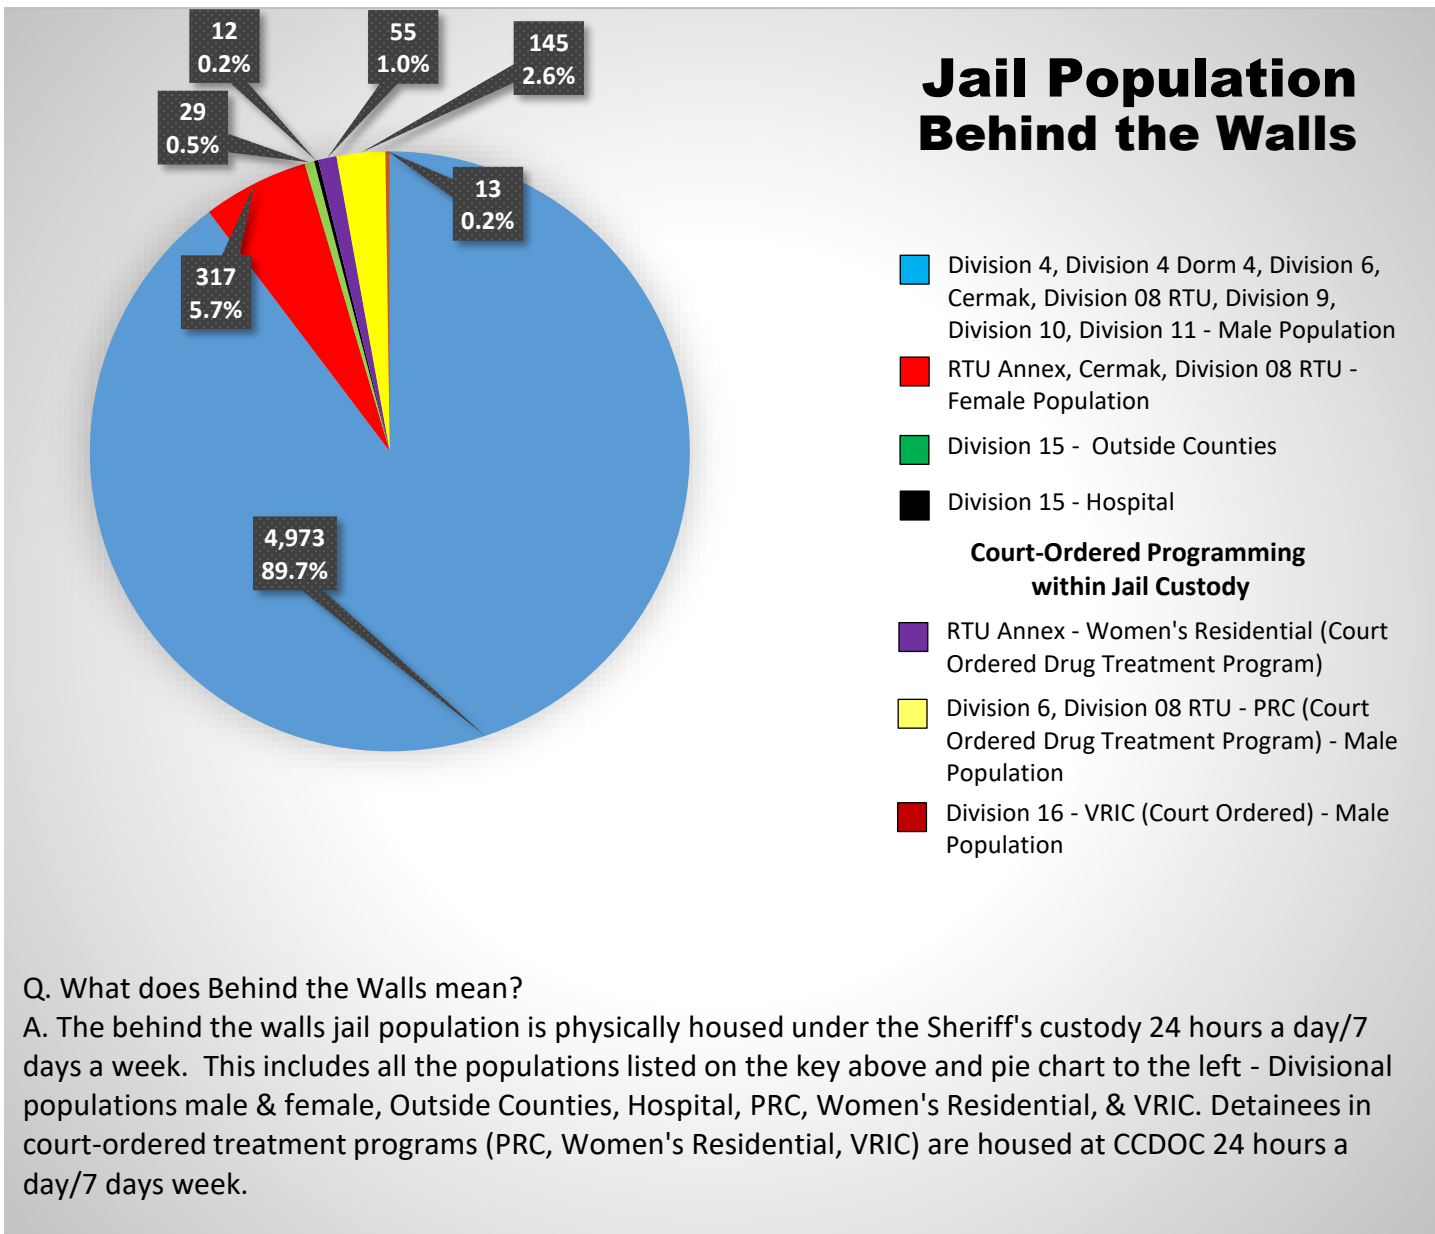

Sheriff's Daily Report 3/28/2019

Under the Custody of the Sheriff	
TOTAL MALE AND FEMALE	7,709
Jail Population	5,544
Community Corrections	2,165

Sheriff's Daily Report
3/28/2019

CCSO Population Demographics

In Confinement

Gender Distribution

Race Distribution

Age Distribution

Community Corrections

Gender Distribution

Race Distribution

Age Distribution