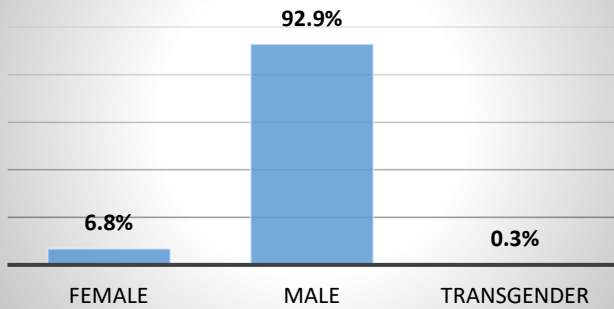

Sheriff's Daily Report 3/28/2019

Under the Custody of the Sheriff	
TOTAL MALE AND FEMALE	7,709
Jail Population	5,544
Community Corrections	2,165

Sheriff's Daily Report
3/28/2019

CCSO Population Demographics

In Confinement

Gender Distribution

Race Distribution

Age Distribution

Community Corrections

Gender Distribution

Race Distribution

Age Distribution