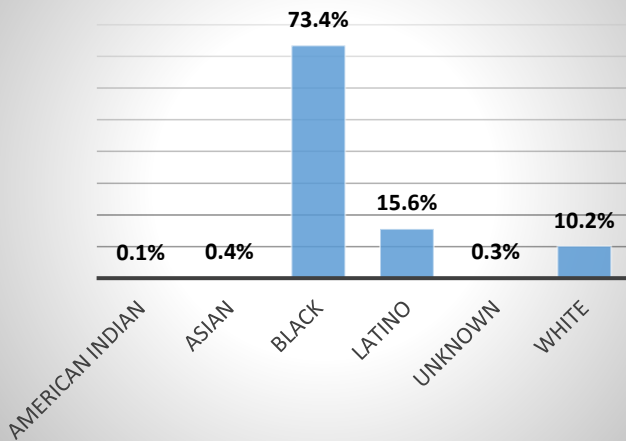

Sheriff's Daily Report 3/18/2019

Under the Custody of the Sheriff	
TOTAL MALE AND FEMALE	7,757
Jail Population	5,553
Community Corrections	2,204

Sheriff's Daily Report
3/18/2019

CCSO Population Demographics

In Confinement

Gender Distribution

Race Distribution

Age Distribution

Community Corrections

Gender Distribution

Race Distribution

Age Distribution