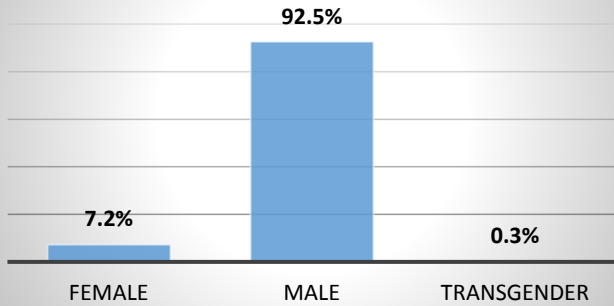

Sheriff's Daily Report 3/18/2019

Under the Custody of the Sheriff	
TOTAL MALE AND FEMALE	7,757
Jail Population	5,553
Community Corrections	2,204

Sheriff's Daily Report
3/18/2019

CCSO Population Demographics

In Confinement

Gender Distribution

Race Distribution

Age Distribution

Community Corrections

Gender Distribution

Race Distribution

Age Distribution