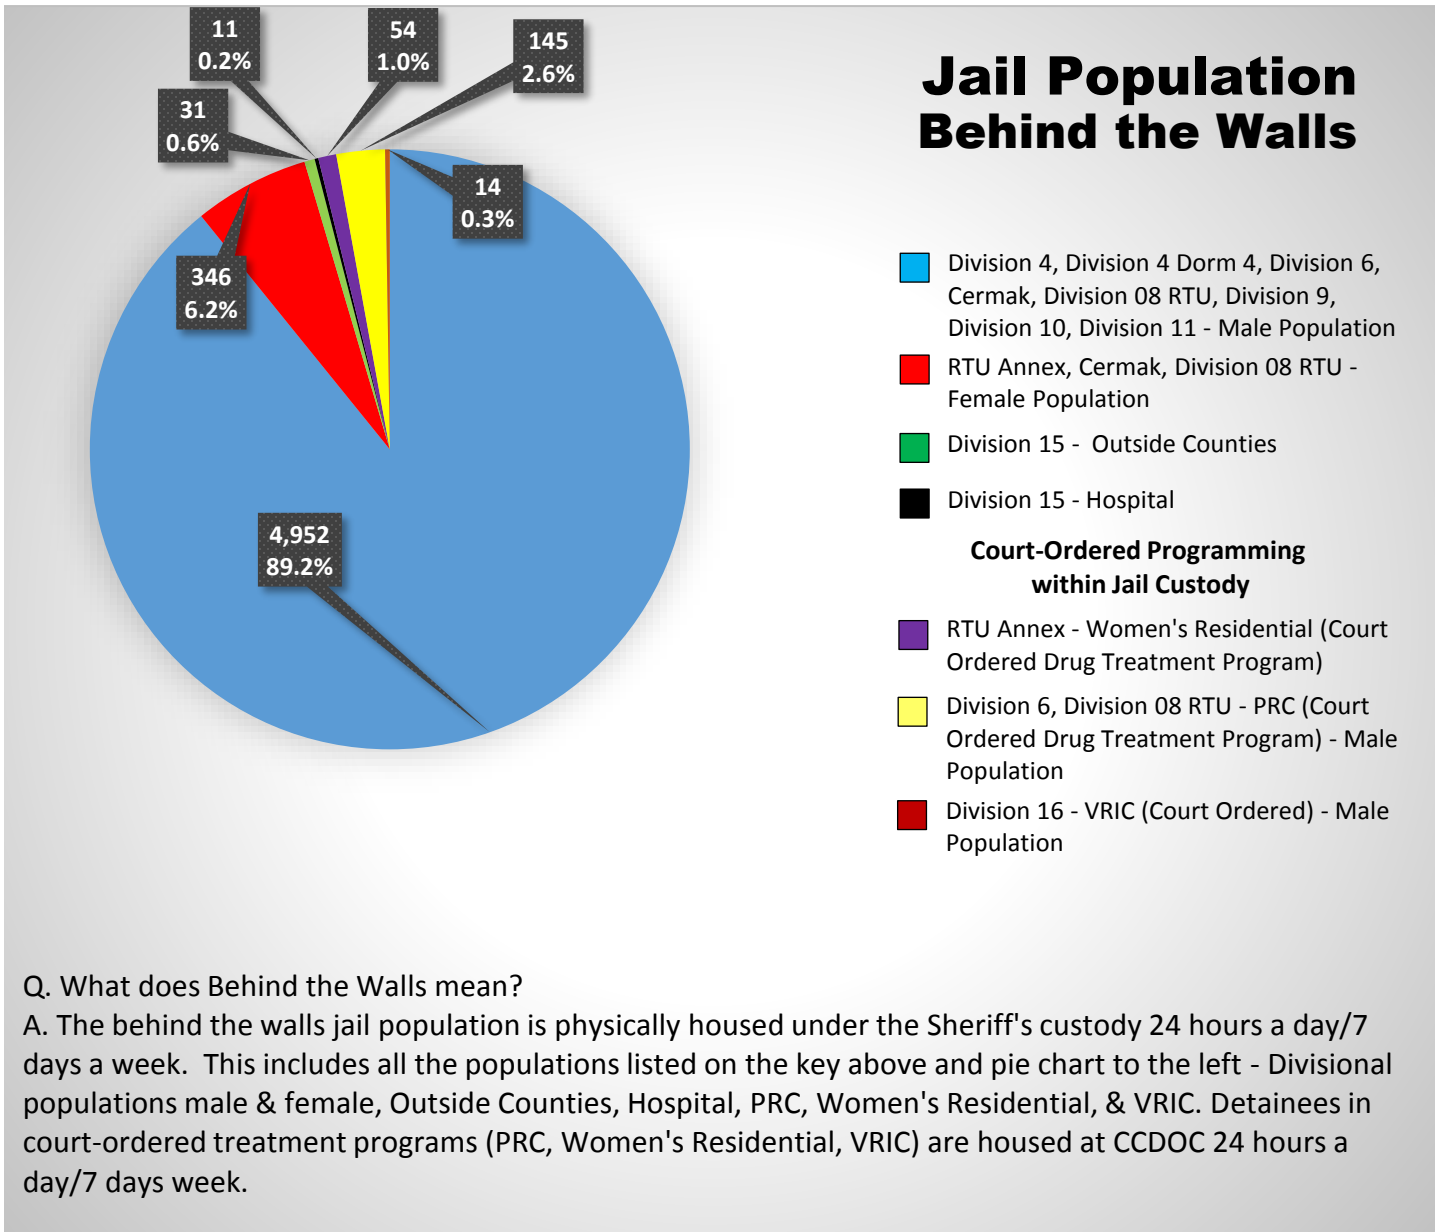

Sheriff's Daily Report 3/18/2019

Under the Custody of the Sheriff	
TOTAL MALE AND FEMALE	7,757
Jail Population	5,553
Community Corrections	2,204

Sheriff's Daily Report
3/18/2019

CCSO Population Demographics

In Confinement

Gender Distribution

Race Distribution

Age Distribution

Community Corrections

Gender Distribution

Race Distribution

Age Distribution