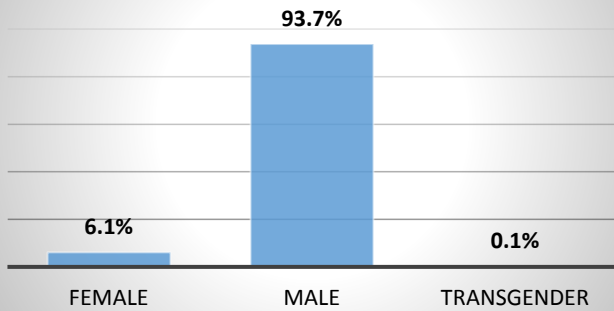

## Sheriff's Daily Report 3/15/2019

Under the Custody of the Sheriff	
<b>TOTAL MALE AND FEMALE</b>	<b>7,734</b>
Jail Population	5,552
Community Corrections	2,182

Sheriff's Daily Report  
3/15/2019

CCSO Population Demographics

**In Confinement**

**Gender Distribution**

**Race Distribution**

**Age Distribution**

**Community Corrections**

**Gender Distribution**

**Race Distribution**

**Age Distribution**