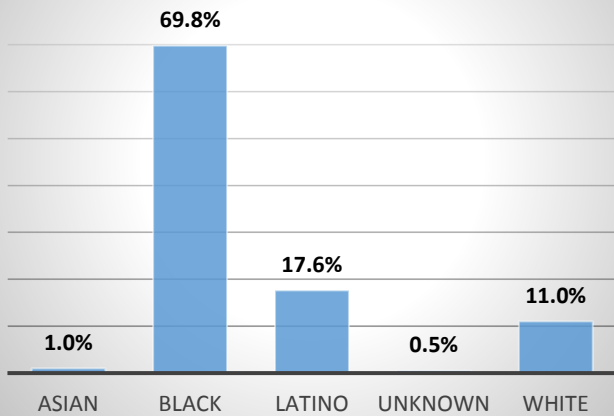

## Sheriff's Daily Report 3/15/2019

Under the Custody of the Sheriff	
<b>TOTAL MALE AND FEMALE</b>	<b>7,734</b>
Jail Population	5,552
Community Corrections	2,182

Sheriff's Daily Report  
3/15/2019

CCSO Population Demographics

**In Confinement**

**Gender Distribution**

**Race Distribution**

**Age Distribution**

**Community Corrections**

**Gender Distribution**

**Race Distribution**

**Age Distribution**