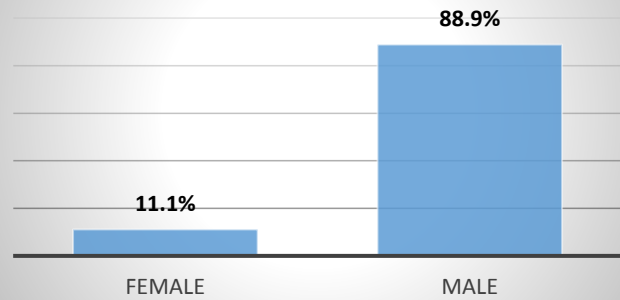

## Sheriff's Daily Report 3/15/2019

Under the Custody of the Sheriff	
<b>TOTAL MALE AND FEMALE</b>	<b>7,734</b>
Jail Population	5,552
Community Corrections	2,182

Sheriff's Daily Report  
3/15/2019

CCSO Population Demographics

**In Confinement**

**Gender Distribution**

**Race Distribution**

**Age Distribution**

**Community Corrections**

**Gender Distribution**

**Race Distribution**

**Age Distribution**