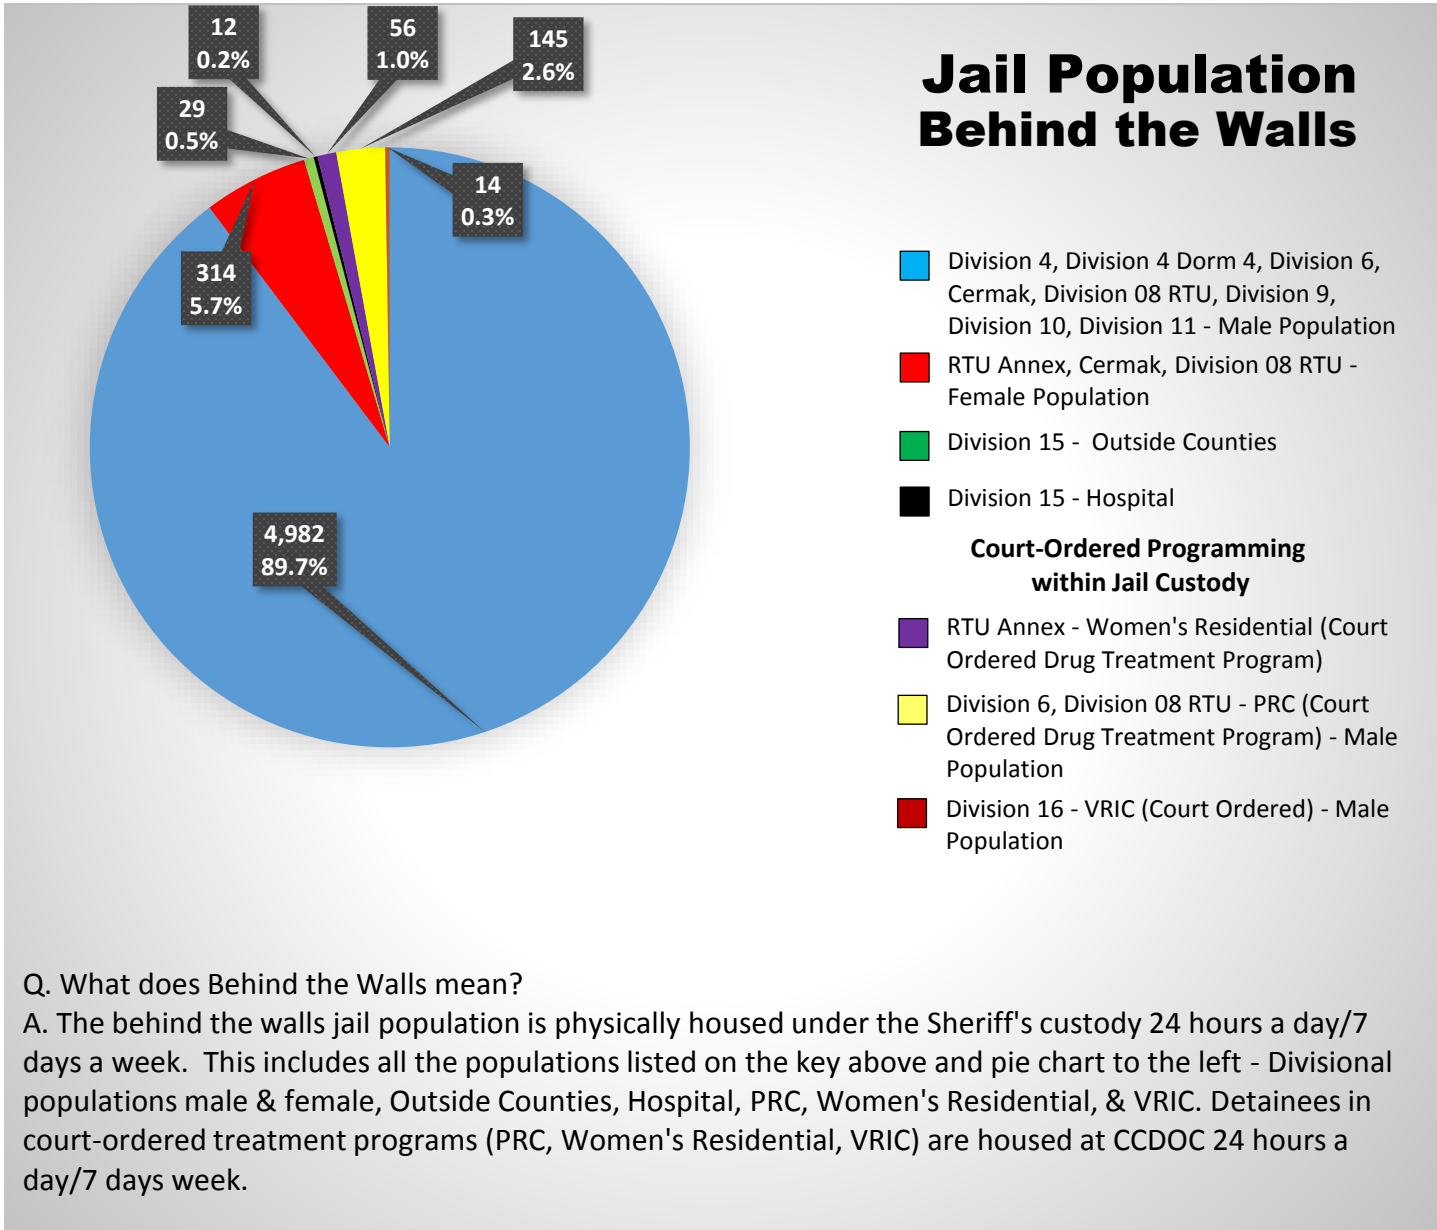

## Sheriff's Daily Report 3/15/2019

Under the Custody of the Sheriff	
<b>TOTAL MALE AND FEMALE</b>	<b>7,734</b>
Jail Population	5,552
Community Corrections	2,182

Sheriff's Daily Report  
3/15/2019

CCSO Population Demographics

**In Confinement**

**Gender Distribution**

**Race Distribution**

**Age Distribution**

**Community Corrections**

**Gender Distribution**

**Race Distribution**

**Age Distribution**