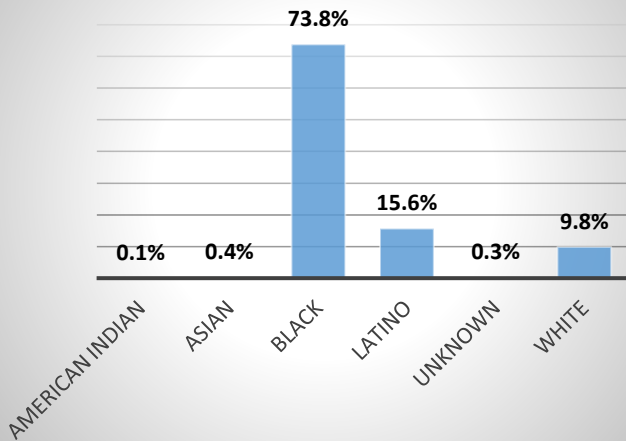

Sheriff's Daily Report 3/14/2019

Under the Custody of the Sheriff	
TOTAL MALE AND FEMALE	7,773
Jail Population	5,568
Community Corrections	2,205

Sheriff's Daily Report
3/14/2019

CCSO Population Demographics

In Confinement

Gender Distribution

Race Distribution

Age Distribution

Community Corrections

Gender Distribution

Race Distribution

Age Distribution