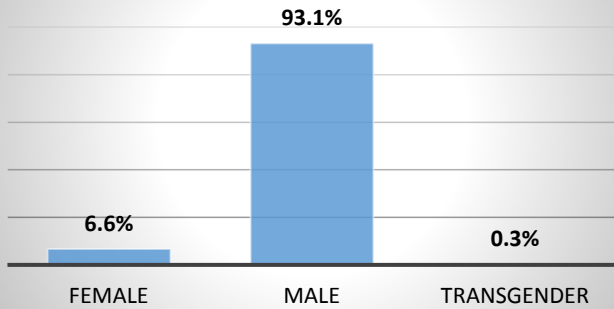

Sheriff's Daily Report 3/14/2019

Under the Custody of the Sheriff	
TOTAL MALE AND FEMALE	7,773
Jail Population	5,568
Community Corrections	2,205

Sheriff's Daily Report
3/14/2019

CCSO Population Demographics

In Confinement

Gender Distribution

Race Distribution

Age Distribution

Community Corrections

Gender Distribution

Race Distribution

Age Distribution