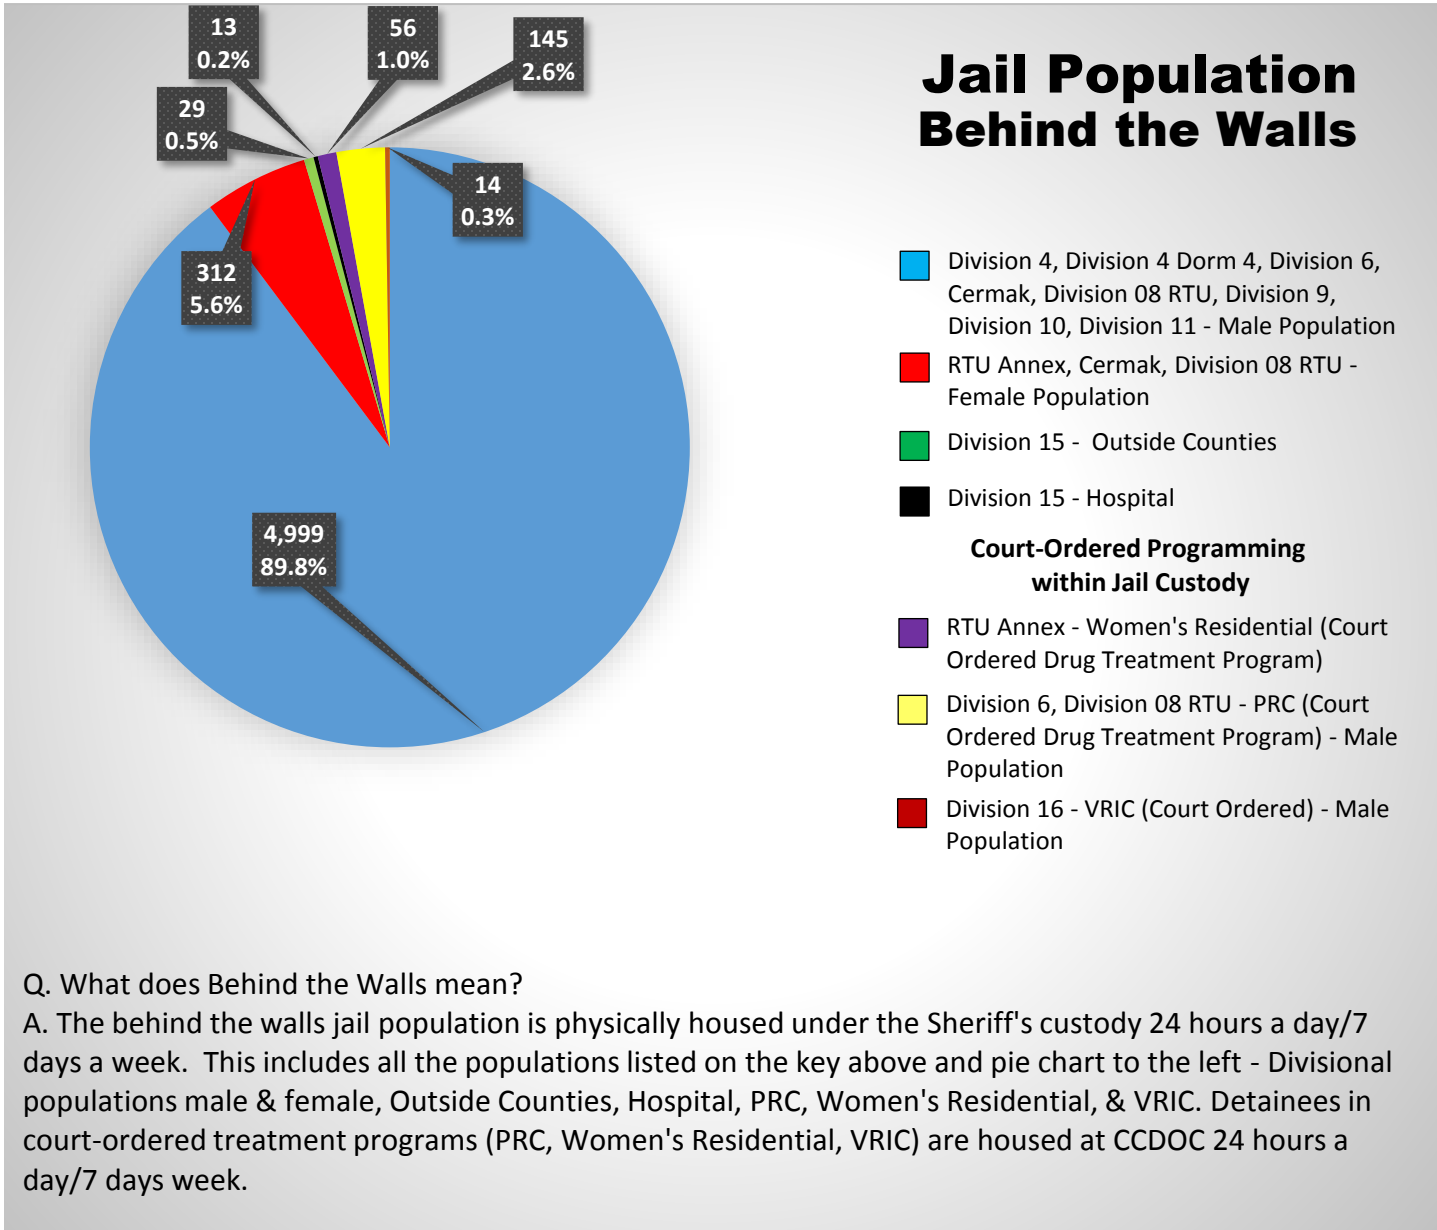

Sheriff's Daily Report 3/14/2019

Under the Custody of the Sheriff	
TOTAL MALE AND FEMALE	7,773
Jail Population	5,568
Community Corrections	2,205

Sheriff's Daily Report
3/14/2019

CCSO Population Demographics

In Confinement

Gender Distribution

Race Distribution

Age Distribution

Community Corrections

Gender Distribution

Race Distribution

Age Distribution