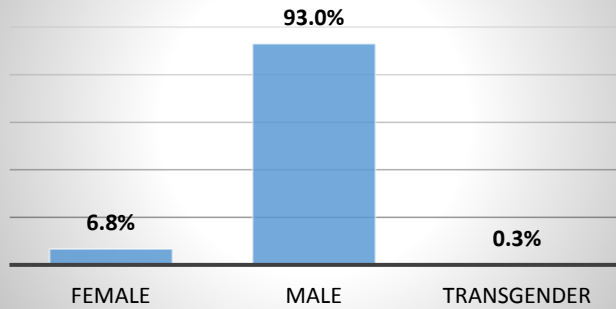

Sheriff's Daily Report 3/12/2019

Under the Custody of the Sheriff	
TOTAL MALE AND FEMALE	7,821
Jail Population	5,613
Community Corrections	2,208

Sheriff's Daily Report
3/12/2019

CCSO Population Demographics

In Confinement

Gender Distribution

Race Distribution

Age Distribution

Community Corrections

Gender Distribution

Race Distribution

Age Distribution