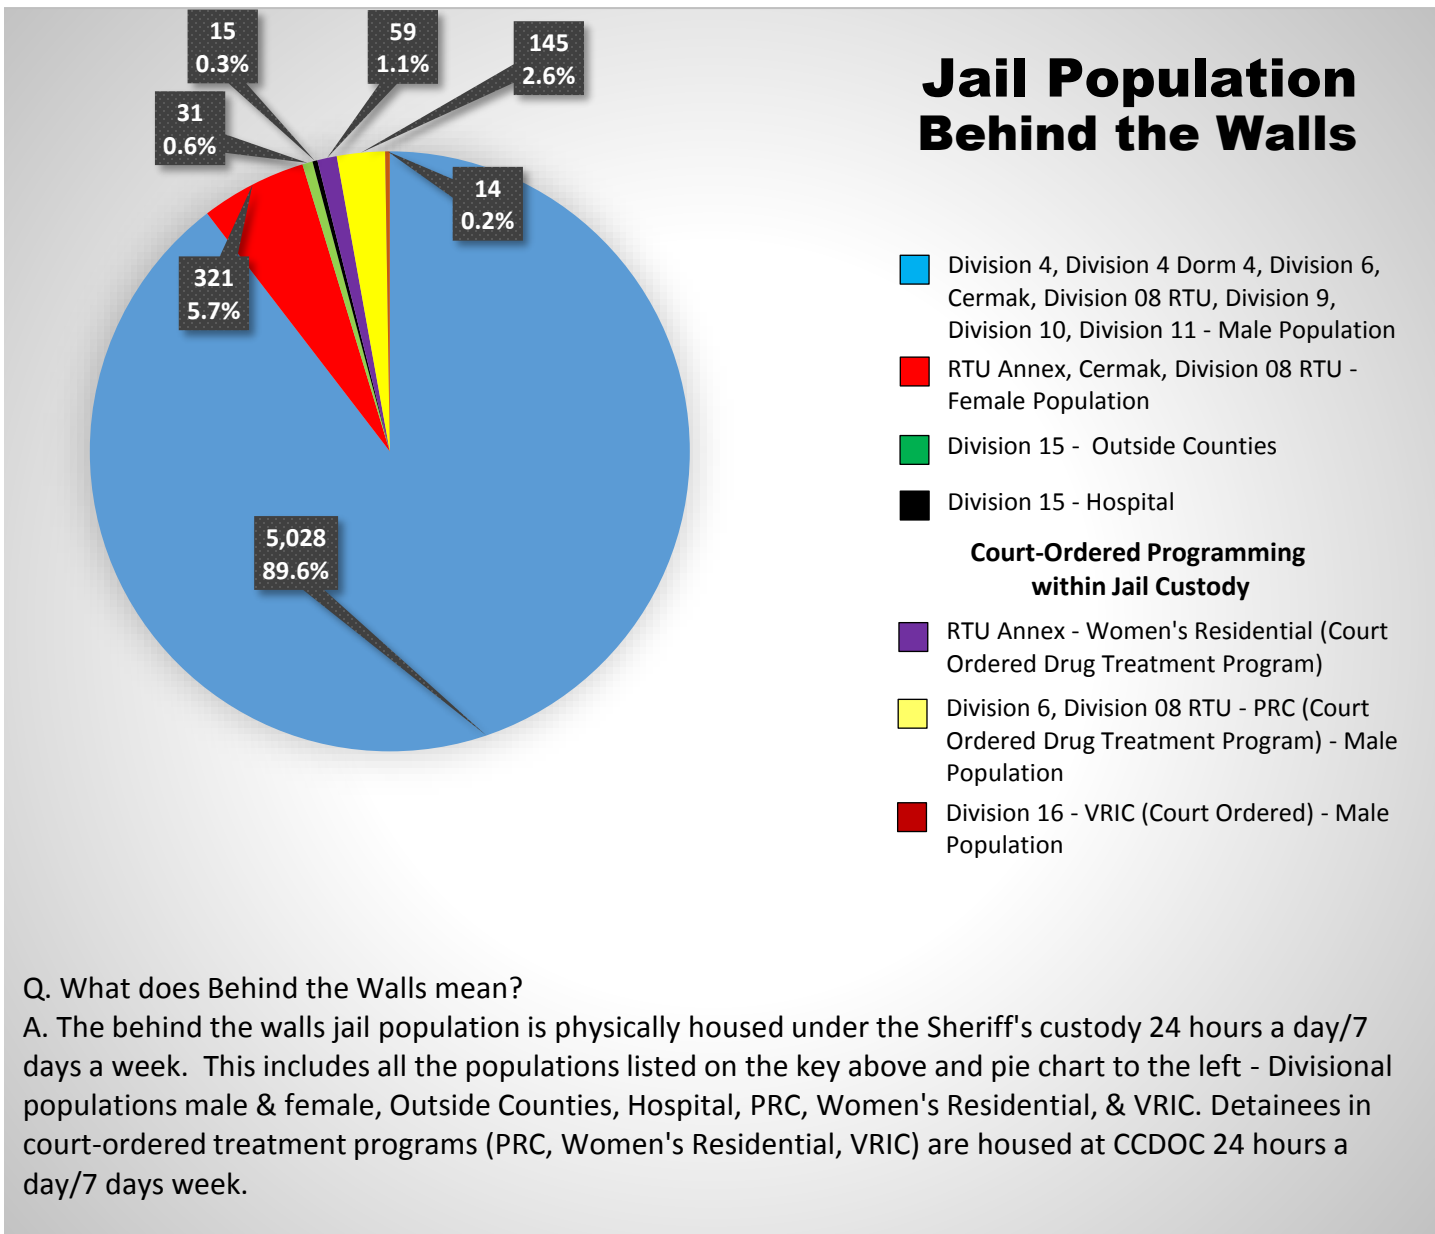

Sheriff's Daily Report 3/12/2019

Under the Custody of the Sheriff	
TOTAL MALE AND FEMALE	7,821
Jail Population	5,613
Community Corrections	2,208

Sheriff's Daily Report
3/12/2019

CCSO Population Demographics

In Confinement

Gender Distribution

Race Distribution

Age Distribution

Community Corrections

Gender Distribution

Race Distribution

Age Distribution