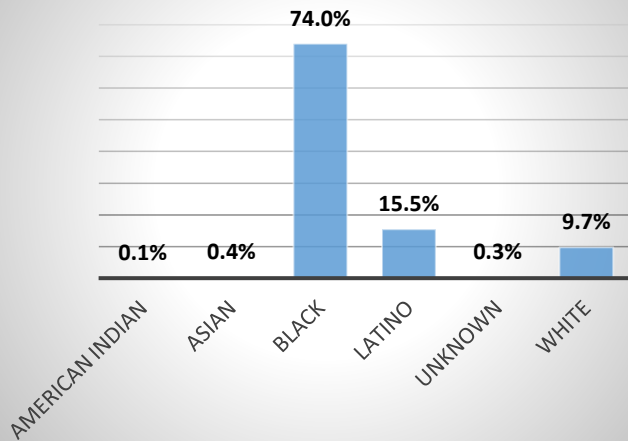

Sheriff's Daily Report 3/12/2019

Under the Custody of the Sheriff	
TOTAL MALE AND FEMALE	7,821
Jail Population	5,613
Community Corrections	2,208

Sheriff's Daily Report
3/12/2019

CCSO Population Demographics

In Confinement

Gender Distribution

Race Distribution

Age Distribution

Community Corrections

Gender Distribution

Race Distribution

Age Distribution