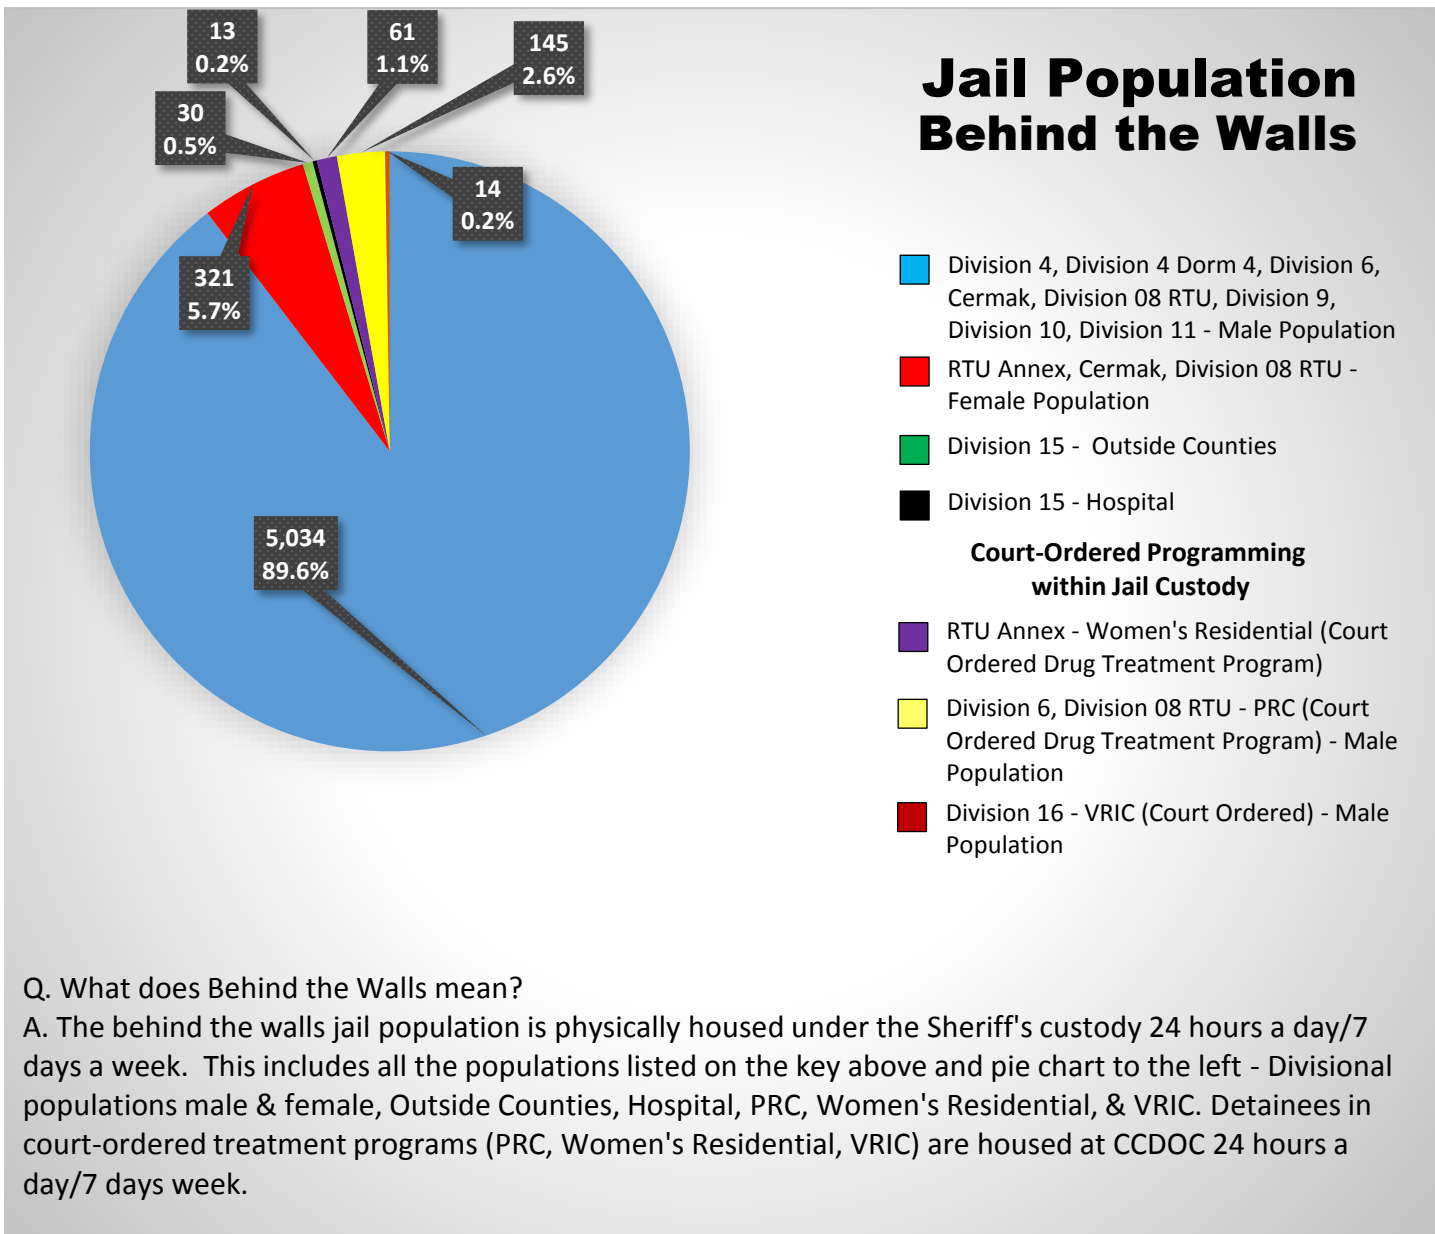

## Sheriff's Daily Report 3/11/2019

Under the Custody of the Sheriff	
<b>TOTAL MALE AND FEMALE</b>	<b>7,829</b>
Jail Population	5,618
Community Corrections	2,211

**Sheriff's Daily Report**  
**3/11/2019**

**CCSO Population Demographics**

**In Confinement**

**Gender Distribution**

**Race Distribution**

**Age Distribution**

**Community Corrections**

**Gender Distribution**

**Race Distribution**

**Age Distribution**