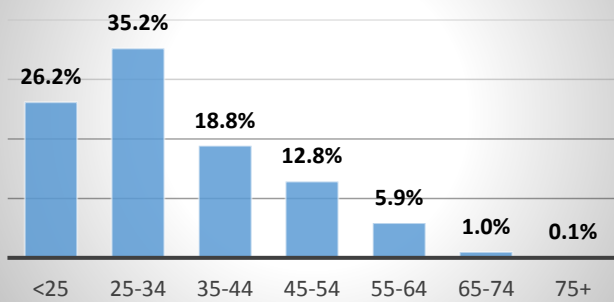

## Sheriff's Daily Report 3/11/2019

Under the Custody of the Sheriff	
<b>TOTAL MALE AND FEMALE</b>	<b>7,829</b>
Jail Population	5,618
Community Corrections	2,211

**Sheriff's Daily Report**  
**3/11/2019**

**CCSO Population Demographics**

**In Confinement**

**Gender Distribution**

**Race Distribution**

**Age Distribution**

**Community Corrections**

**Gender Distribution**

**Race Distribution**

**Age Distribution**