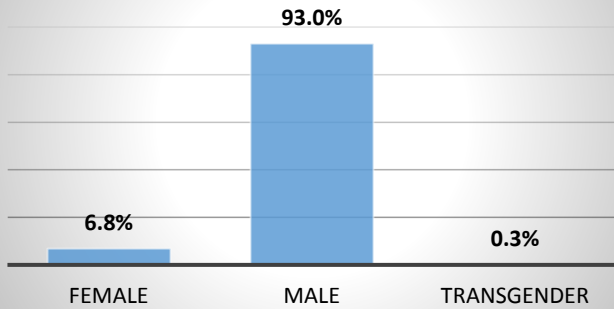

## Sheriff's Daily Report 3/11/2019

Under the Custody of the Sheriff	
<b>TOTAL MALE AND FEMALE</b>	<b>7,829</b>
Jail Population	5,618
Community Corrections	2,211

**Sheriff's Daily Report**  
**3/11/2019**

**CCSO Population Demographics**

**In Confinement**

**Gender Distribution**

**Race Distribution**

**Age Distribution**

**Community Corrections**

**Gender Distribution**

**Race Distribution**