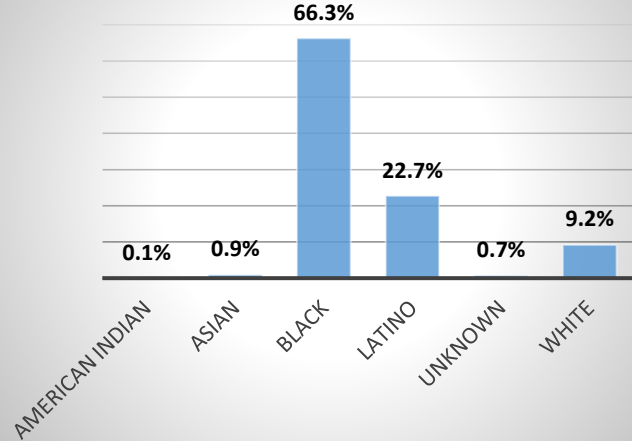

## Sheriff's Daily Report 3/11/2019

Under the Custody of the Sheriff	
<b>TOTAL MALE AND FEMALE</b>	<b>7,829</b>
Jail Population	5,618
Community Corrections	2,211

**Sheriff's Daily Report**  
**3/11/2019**

**CCSO Population Demographics**

**In Confinement**

**Gender Distribution**

**Race Distribution**

**Age Distribution**

**Community Corrections**

**Gender Distribution**

**Race Distribution**

**Age Distribution**