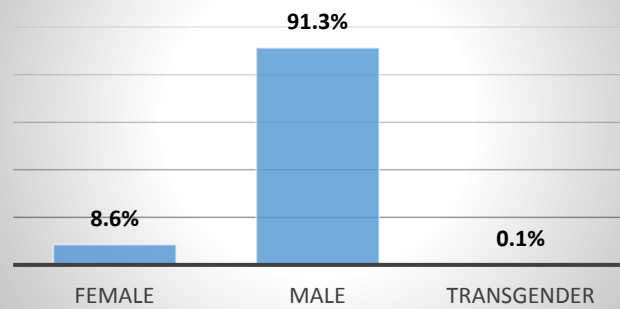

## Sheriff's Daily Report 3/11/2019

Under the Custody of the Sheriff	
<b>TOTAL MALE AND FEMALE</b>	<b>7,829</b>
Jail Population	5,618
Community Corrections	2,211

**Sheriff's Daily Report**  
**3/11/2019**

**CCSO Population Demographics**

**In Confinement**

**Gender Distribution**

**Race Distribution**

**Age Distribution**

**Community Corrections**

**Gender Distribution**

**Race Distribution**

**Age Distribution**