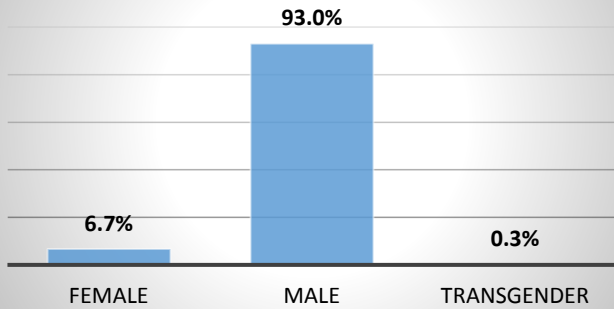

Sheriff's Daily Report
3/1/2019

CCSO Population Demographics

In Confinement

Gender Distribution