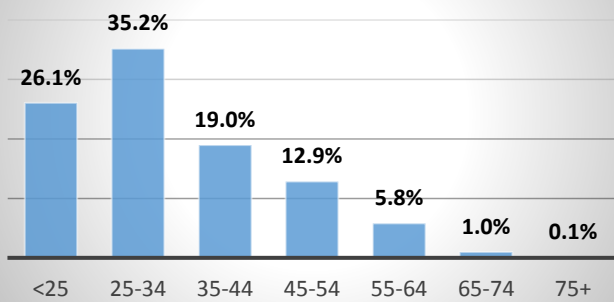

## Sheriff's Daily Report 3/1/2019

| Under the Custody of the Sheriff |              |
|----------------------------------|--------------|
| <b>TOTAL MALE AND FEMALE</b>     | <b>7,848</b> |
| Jail Population                  | 5,683        |
| Community Corrections            | 2,165        |

Sheriff's Daily Report  
3/1/2019

CCSO Population Demographics

**In Confinement**

**Gender Distribution**

**Race Distribution**

**Age Distribution**

**Community Corrections**

**Gender Distribution**

**Race Distribution**

**Age Distribution**