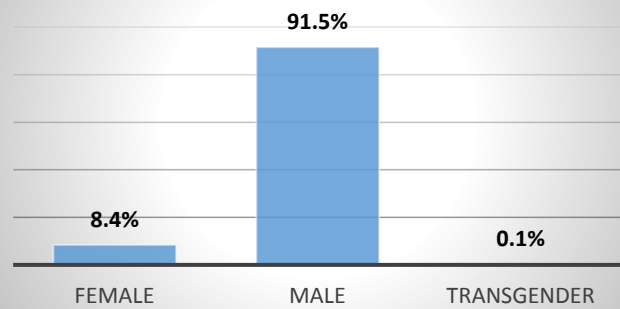

## Sheriff's Daily Report 3/1/2019

| Under the Custody of the Sheriff |              |
|----------------------------------|--------------|
| <b>TOTAL MALE AND FEMALE</b>     | <b>7,848</b> |
| Jail Population                  | 5,683        |
| Community Corrections            | 2,165        |

Sheriff's Daily Report  
3/1/2019

CCSO Population Demographics

**In Confinement**

**Gender Distribution**

**Race Distribution**

**Age Distribution**

**Community Corrections**

**Gender Distribution**

**Race Distribution**

**Age Distribution**