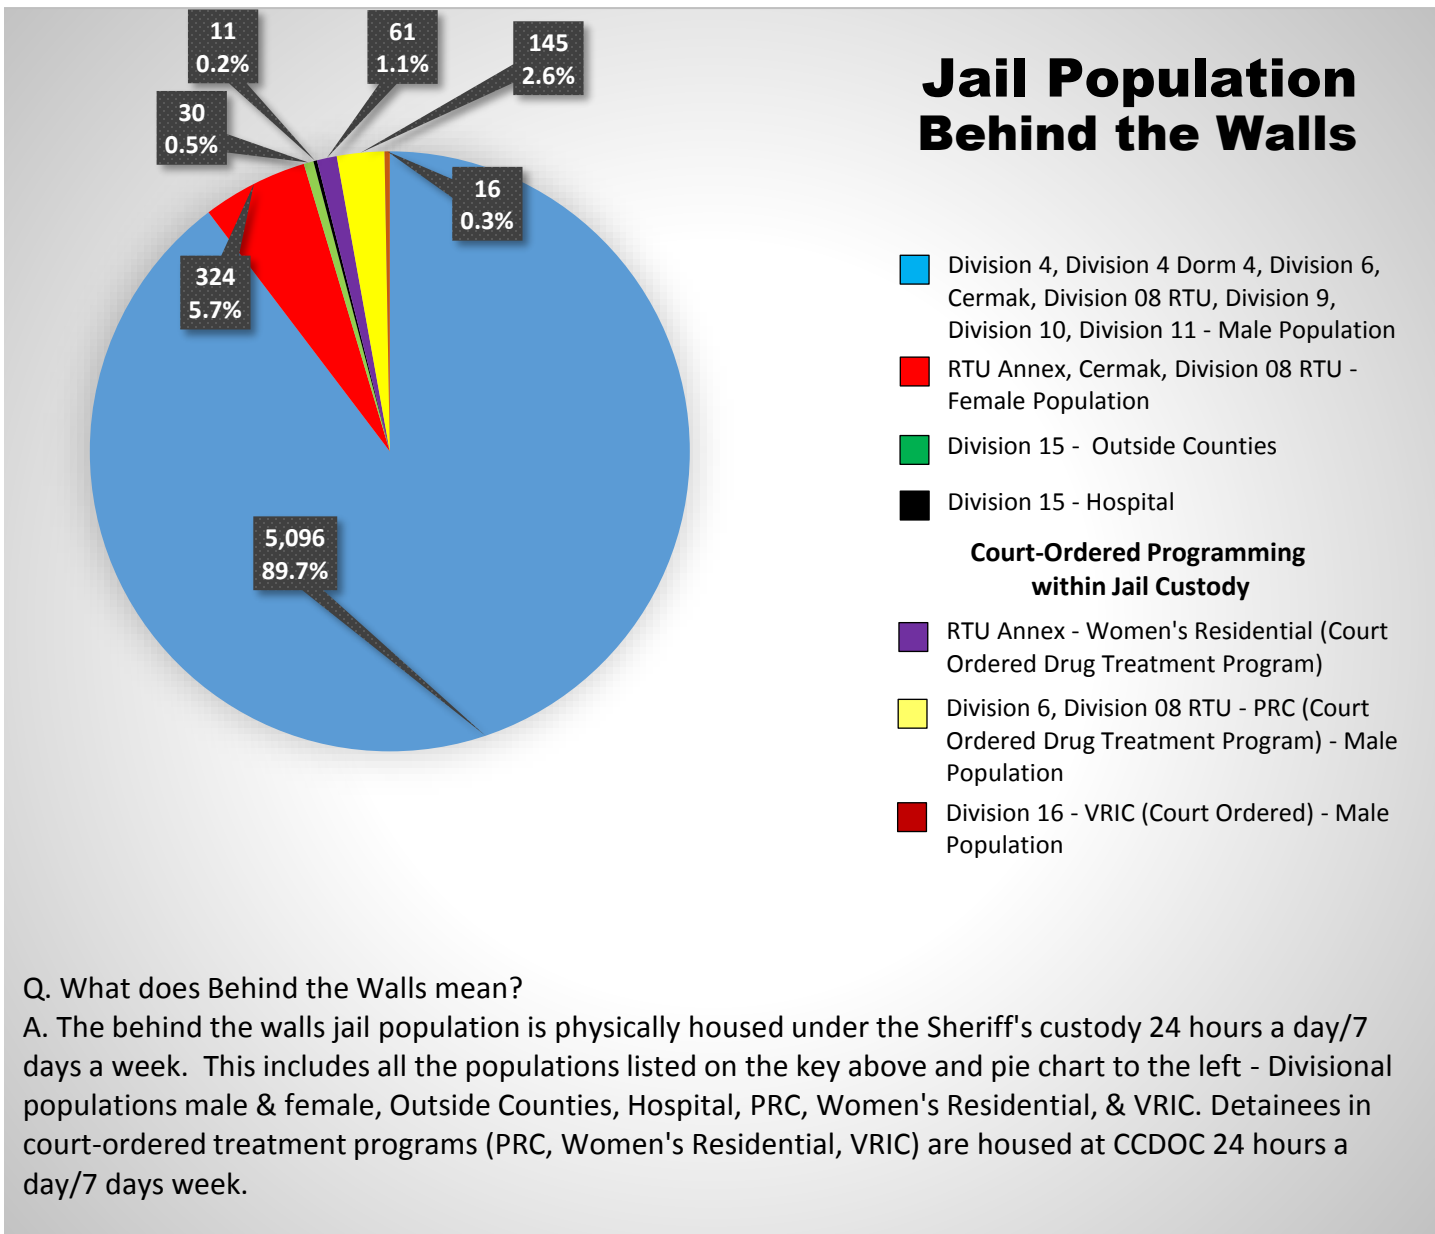

## Sheriff's Daily Report 3/1/2019

| Under the Custody of the Sheriff |              |
|----------------------------------|--------------|
| <b>TOTAL MALE AND FEMALE</b>     | <b>7,848</b> |
| Jail Population                  | 5,683        |
| Community Corrections            | 2,165        |

Sheriff's Daily Report  
3/1/2019

CCSO Population Demographics

**In Confinement**

**Gender Distribution**

**Race Distribution**

**Age Distribution**

**Community Corrections**

**Gender Distribution**

**Race Distribution**

**Age Distribution**