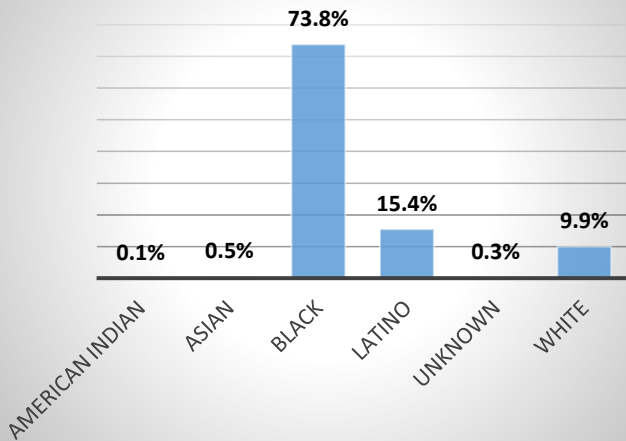

## Sheriff's Daily Report 3/1/2019

| Under the Custody of the Sheriff |              |
|----------------------------------|--------------|
| <b>TOTAL MALE AND FEMALE</b>     | <b>7,848</b> |
| Jail Population                  | 5,683        |
| Community Corrections            | 2,165        |

Sheriff's Daily Report  
3/1/2019

CCSO Population Demographics

**In Confinement**

**Gender Distribution**

**Race Distribution**

**Age Distribution**

**Community Corrections**

**Gender Distribution**

**Race Distribution**

**Age Distribution**