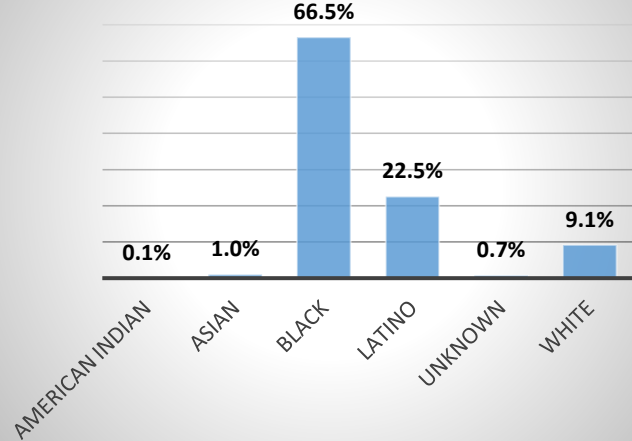

## Sheriff's Daily Report 3/1/2019

| Under the Custody of the Sheriff |              |
|----------------------------------|--------------|
| <b>TOTAL MALE AND FEMALE</b>     | <b>7,848</b> |
| Jail Population                  | 5,683        |
| Community Corrections            | 2,165        |

Sheriff's Daily Report  
3/1/2019

CCSO Population Demographics

**In Confinement**

**Gender Distribution**

**Race Distribution**

**Age Distribution**

**Community Corrections**

**Gender Distribution**

**Race Distribution**

**Age Distribution**