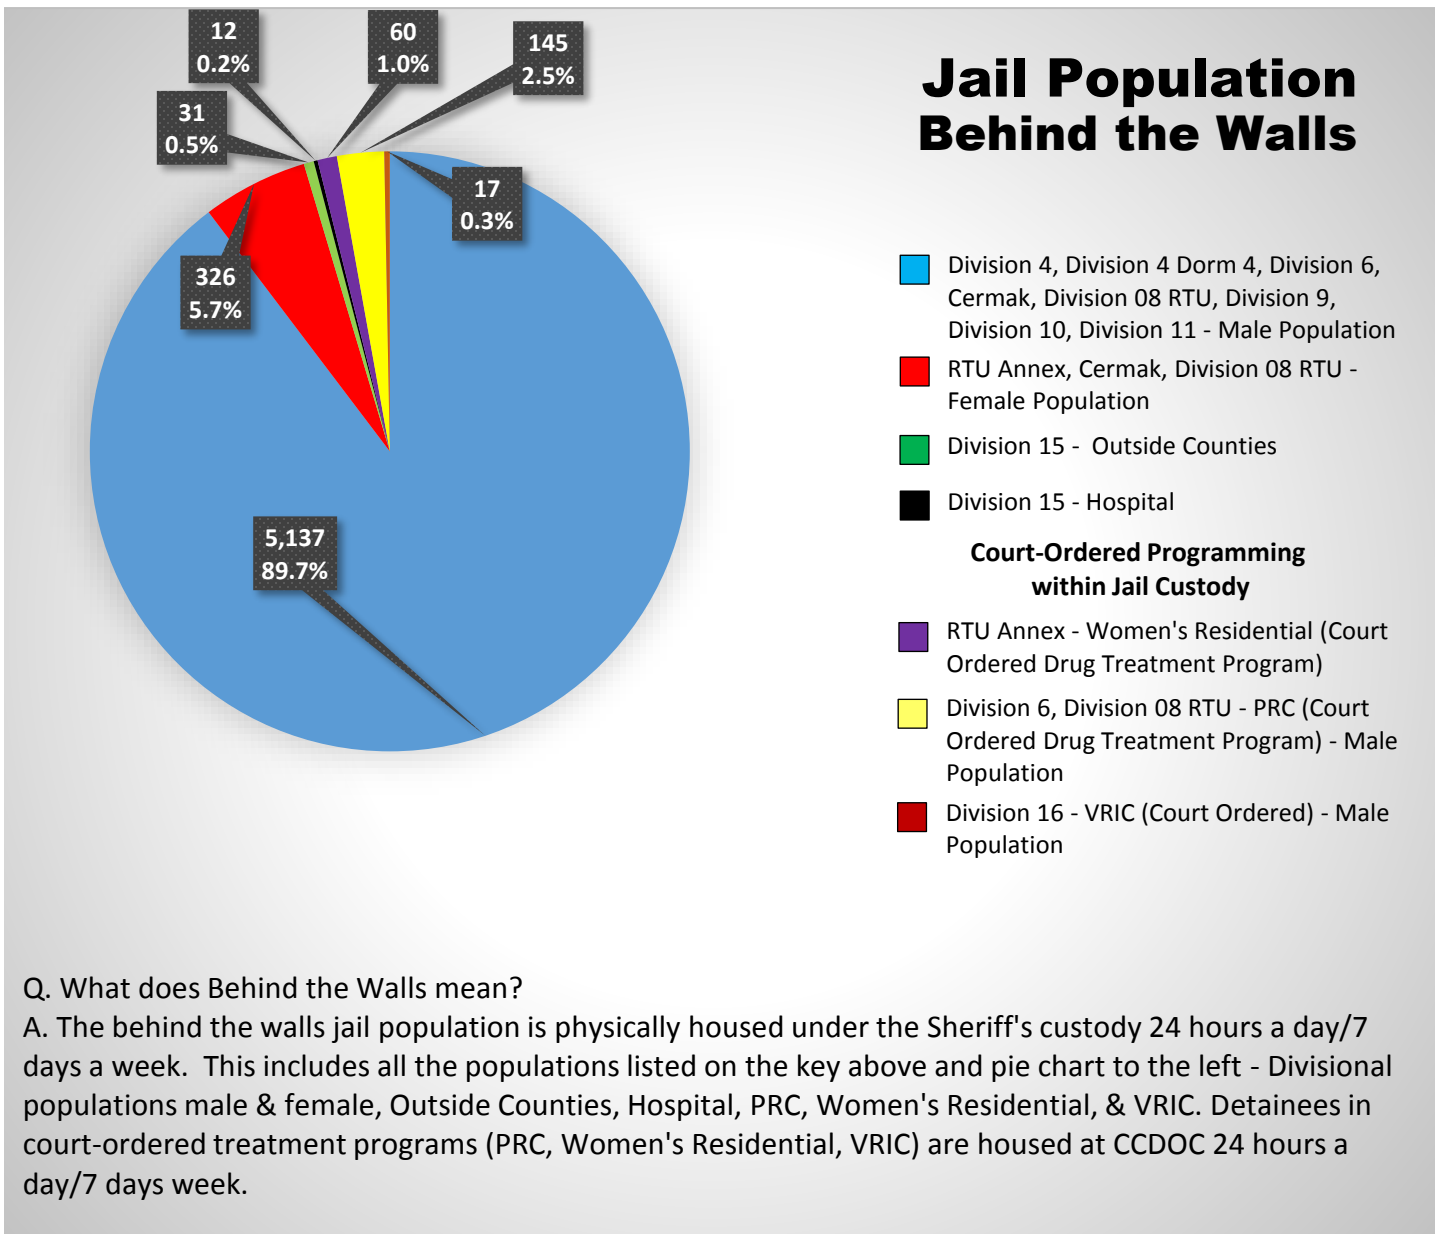

## Sheriff's Daily Report 2/25/2019

Under the Custody of the Sheriff	
<b>TOTAL MALE AND FEMALE</b>	<b>7,911</b>
Jail Population	5,728
Community Corrections	2,183

Sheriff's Daily Report  
2/25/2019

CCSO Population Demographics

**In Confinement**

**Gender Distribution**

**Race Distribution**

**Age Distribution**

**Community Corrections**

**Gender Distribution**

**Race Distribution**

**Age Distribution**