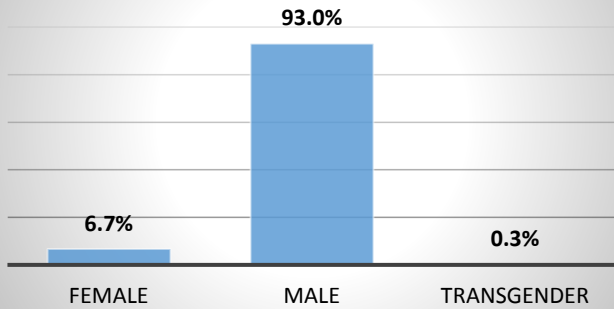

## Sheriff's Daily Report 2/25/2019

Under the Custody of the Sheriff	
<b>TOTAL MALE AND FEMALE</b>	<b>7,911</b>
Jail Population	5,728
Community Corrections	2,183

Sheriff's Daily Report  
2/25/2019

CCSO Population Demographics

**In Confinement**

**Gender Distribution**

**Race Distribution**

**Age Distribution**

**Community Corrections**

**Gender Distribution**

**Race Distribution**

**Age Distribution**