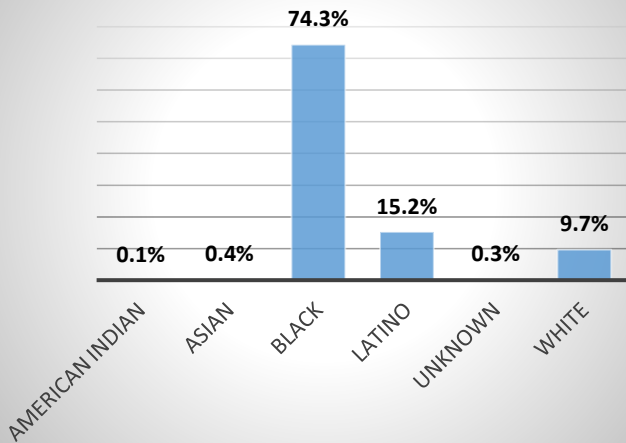

## Sheriff's Daily Report 2/25/2019

Under the Custody of the Sheriff	
<b>TOTAL MALE AND FEMALE</b>	<b>7,911</b>
Jail Population	5,728
Community Corrections	2,183

Sheriff's Daily Report  
2/25/2019

CCSO Population Demographics

**In Confinement**

**Gender Distribution**

**Race Distribution**

**Age Distribution**

**Community Corrections**

**Gender Distribution**

**Race Distribution**

**Age Distribution**