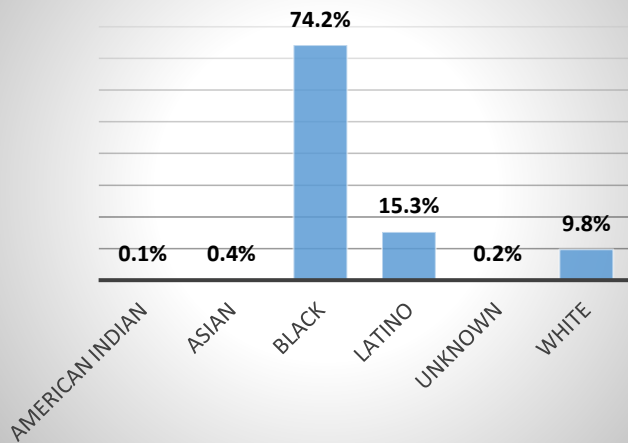

## Sheriff's Daily Report 2/21/2019

Under the Custody of the Sheriff	
<b>TOTAL MALE AND FEMALE</b>	<b>7,868</b>
Jail Population	5,717
Community Corrections	2,151

Sheriff's Daily Report  
2/21/2019

CCSO Population Demographics

**In Confinement**

**Gender Distribution**

**Race Distribution**

**Age Distribution**

**Community Corrections**

**Gender Distribution**

**Race Distribution**

**Age Distribution**