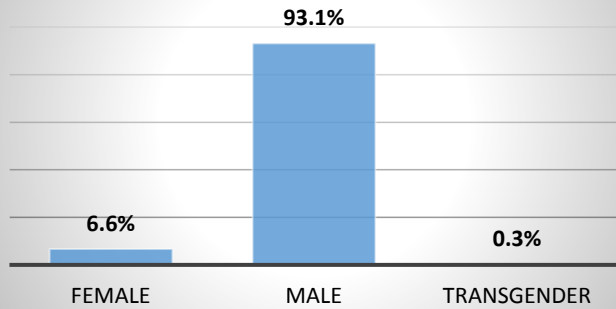

## Sheriff's Daily Report 2/21/2019

Under the Custody of the Sheriff	
<b>TOTAL MALE AND FEMALE</b>	<b>7,868</b>
Jail Population	5,717
Community Corrections	2,151

Sheriff's Daily Report  
2/21/2019

CCSO Population Demographics

**In Confinement**

**Gender Distribution**

**Race Distribution**

**Age Distribution**

**Community Corrections**

**Gender Distribution**

**Race Distribution**

**Age Distribution**