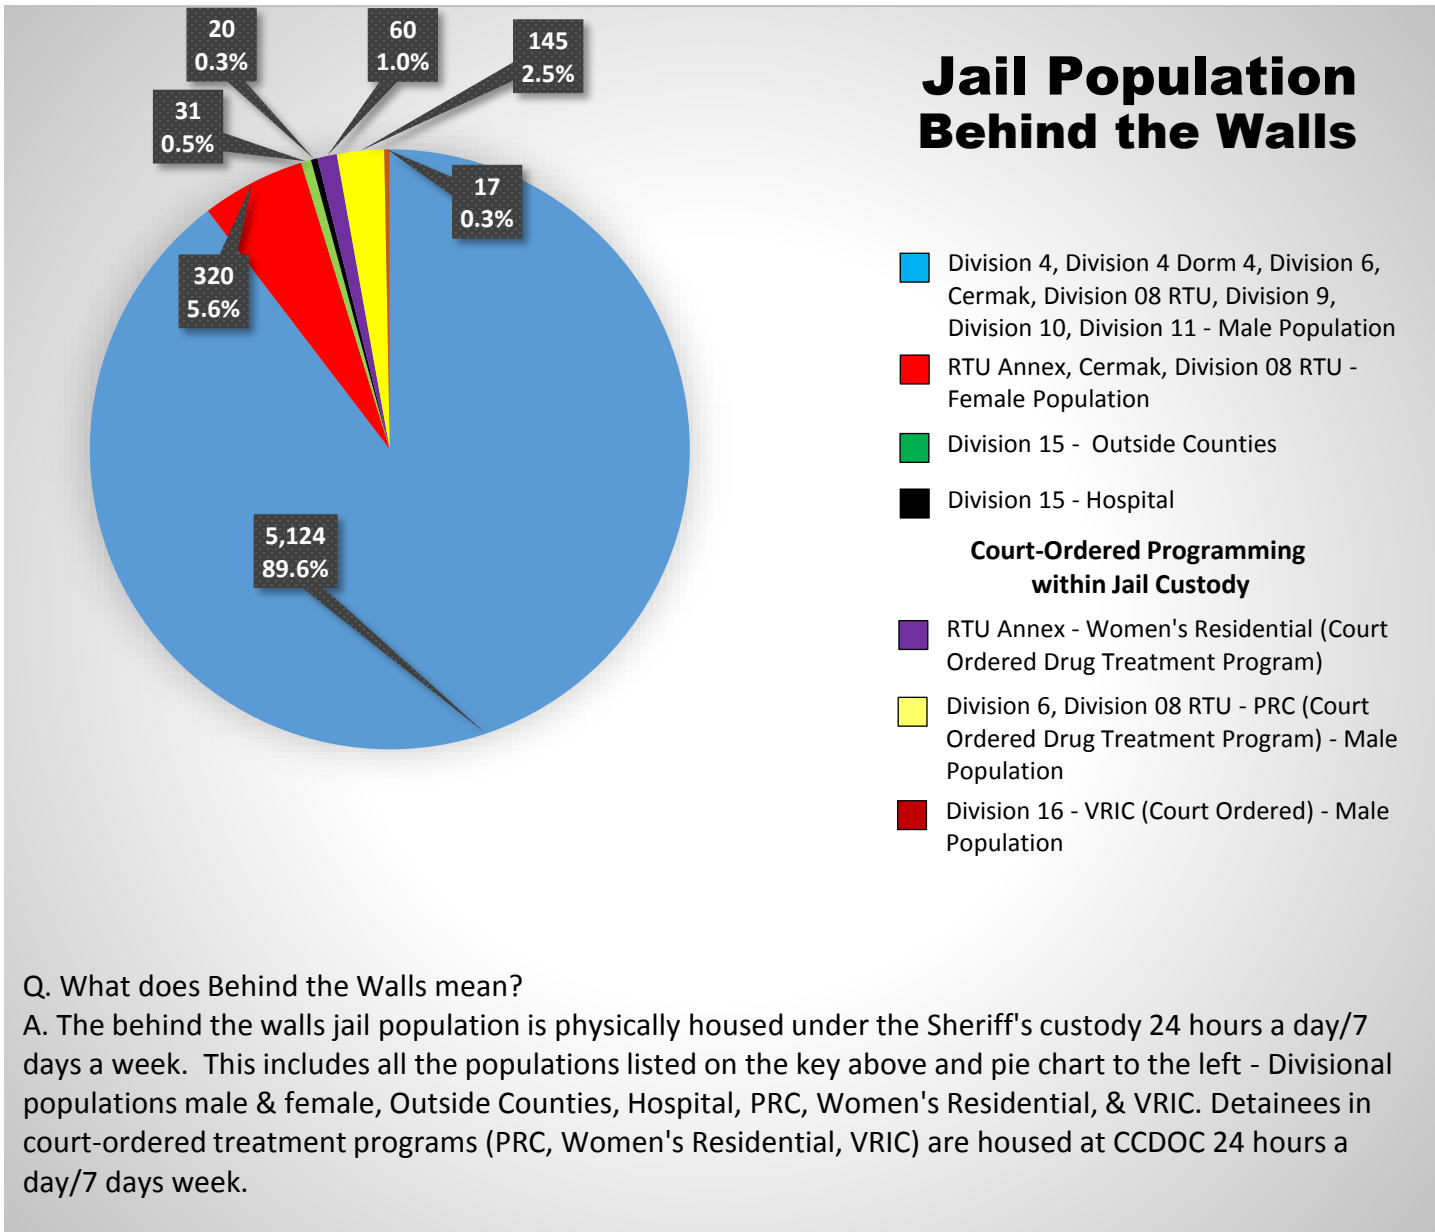

## Sheriff's Daily Report 2/21/2019

Under the Custody of the Sheriff	
<b>TOTAL MALE AND FEMALE</b>	<b>7,868</b>
Jail Population	5,717
Community Corrections	2,151

Sheriff's Daily Report  
2/21/2019

CCSO Population Demographics

**In Confinement**

**Gender Distribution**

**Race Distribution**

**Age Distribution**

**Community Corrections**

**Gender Distribution**

**Race Distribution**

**Age Distribution**