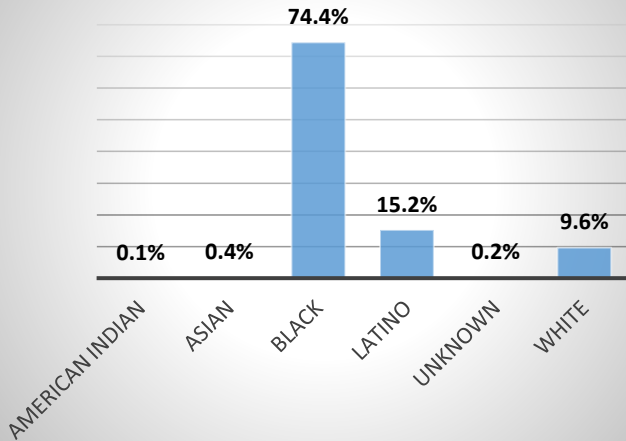

Sheriff's Daily Report 2/20/2019

Under the Custody of the Sheriff	
TOTAL MALE AND FEMALE	7,934
Jail Population	5,777
Community Corrections	2,157

Sheriff's Daily Report
2/20/2019

CCSO Population Demographics

In Confinement

Gender Distribution

Race Distribution

Age Distribution

Community Corrections

Gender Distribution

Race Distribution

Age Distribution