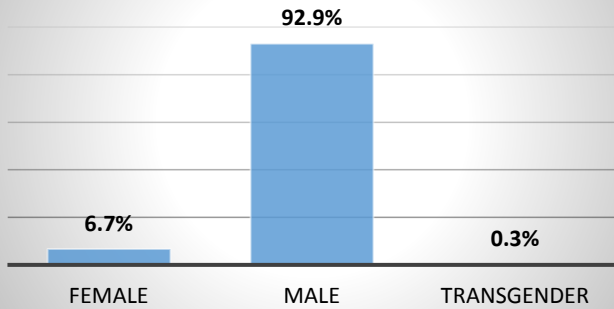

Sheriff's Daily Report 2/20/2019

Under the Custody of the Sheriff	
TOTAL MALE AND FEMALE	7,934
Jail Population	5,777
Community Corrections	2,157

Sheriff's Daily Report
2/20/2019

CCSO Population Demographics

In Confinement

Gender Distribution

Race Distribution

Age Distribution

Community Corrections

Gender Distribution

Race Distribution

Age Distribution