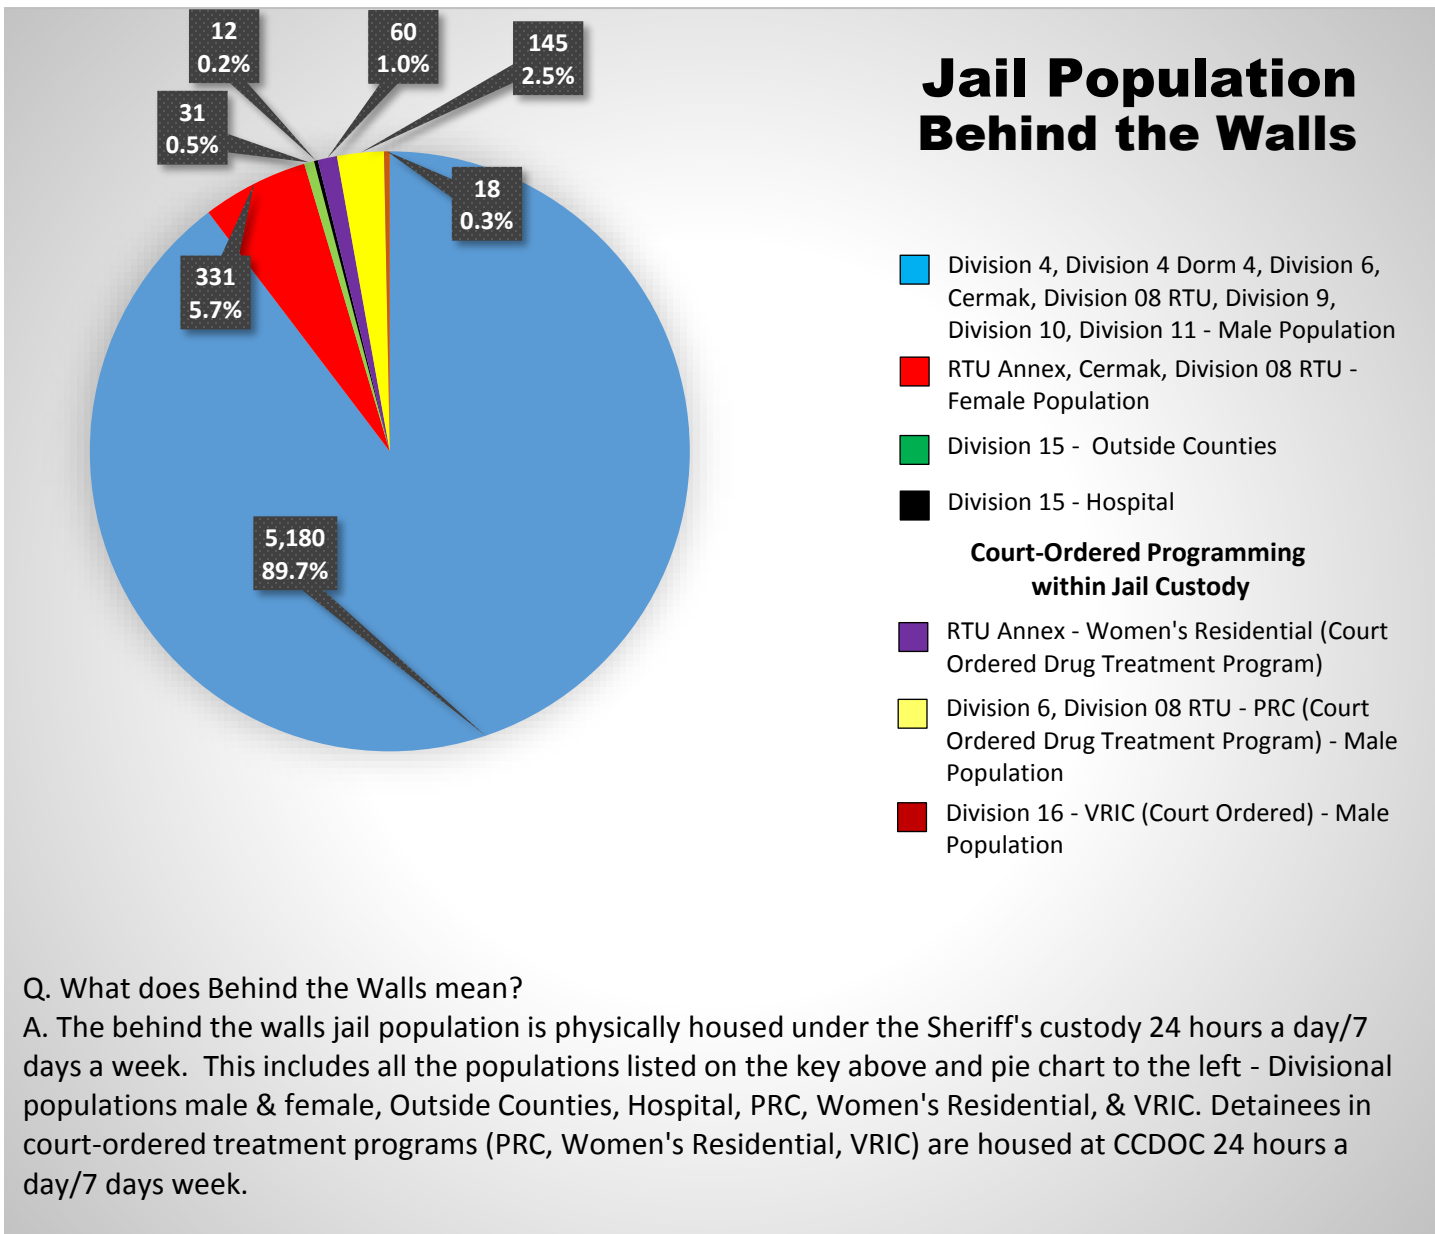

Sheriff's Daily Report 2/20/2019

Under the Custody of the Sheriff	
TOTAL MALE AND FEMALE	7,934
Jail Population	5,777
Community Corrections	2,157

Sheriff's Daily Report
2/20/2019

CCSO Population Demographics

In Confinement

Gender Distribution

Race Distribution

Age Distribution

Community Corrections

Gender Distribution

Race Distribution

Age Distribution