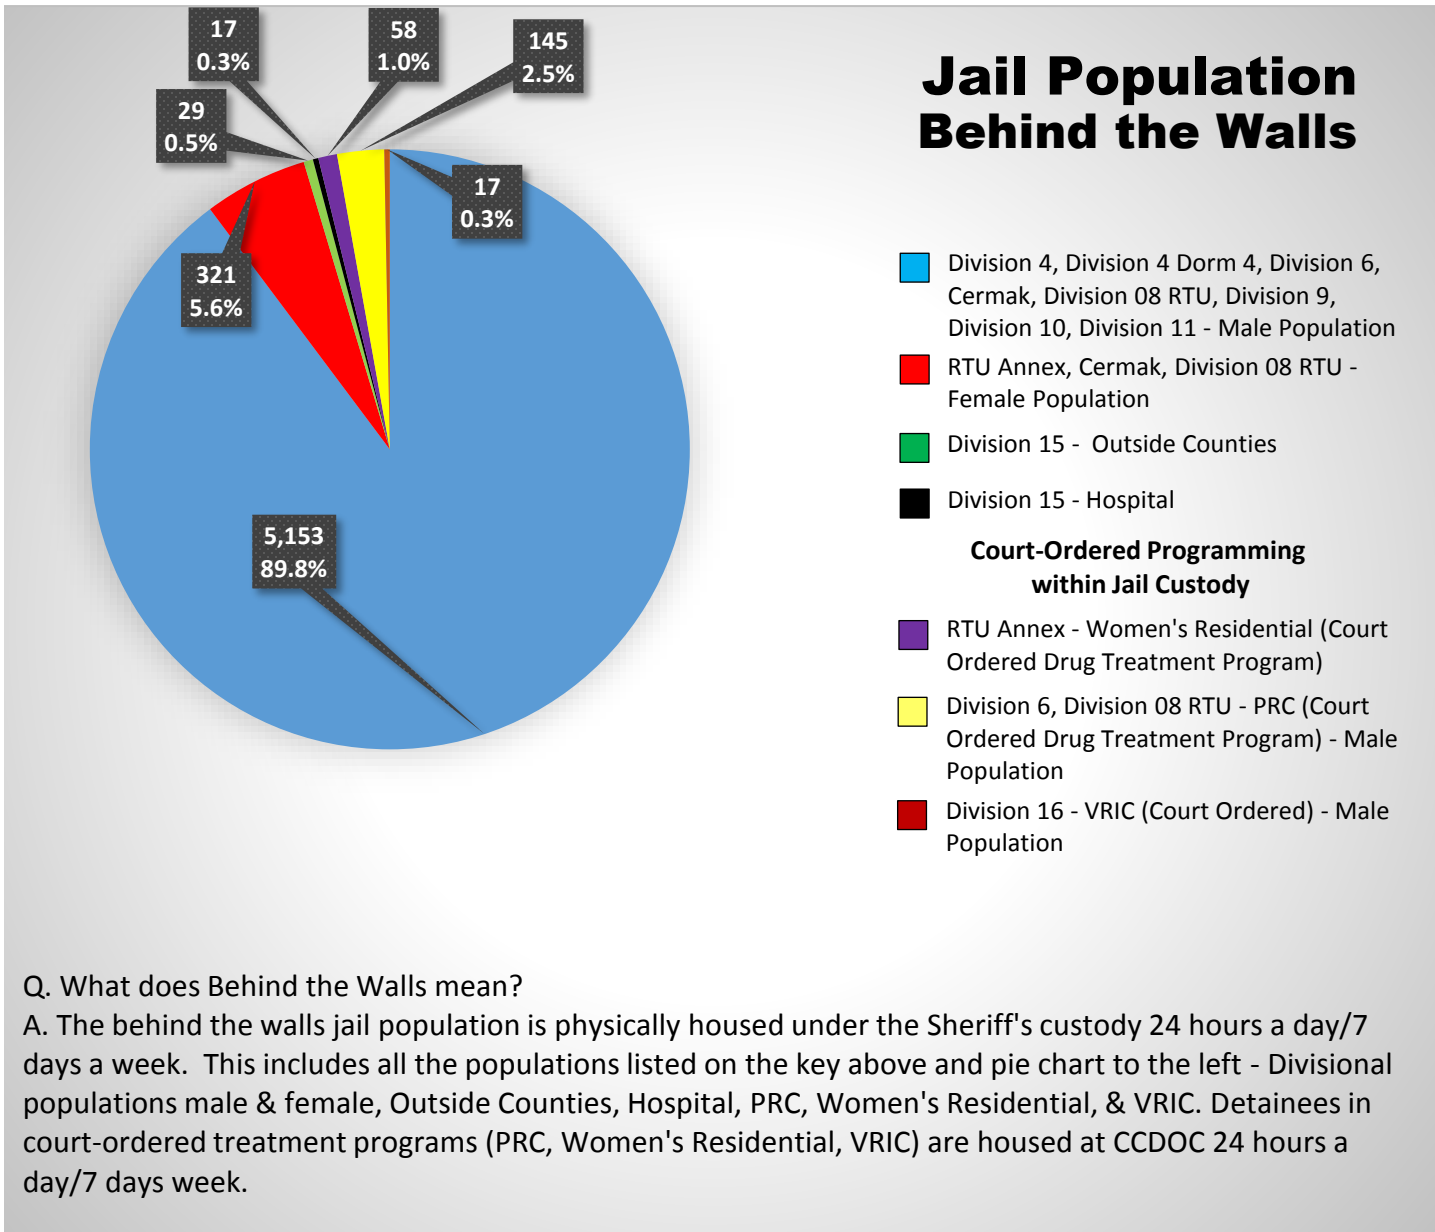

Sheriff's Daily Report 2/10/2019

Under the Custody of the Sheriff	
TOTAL MALE AND FEMALE	7,891
Jail Population	5,740
Community Corrections	2,151

Sheriff's Daily Report
2/10/2019

CCSO Population Demographics

In Confinement

Gender Distribution

Race Distribution

Age Distribution

Community Corrections

Gender Distribution

Race Distribution

Age Distribution