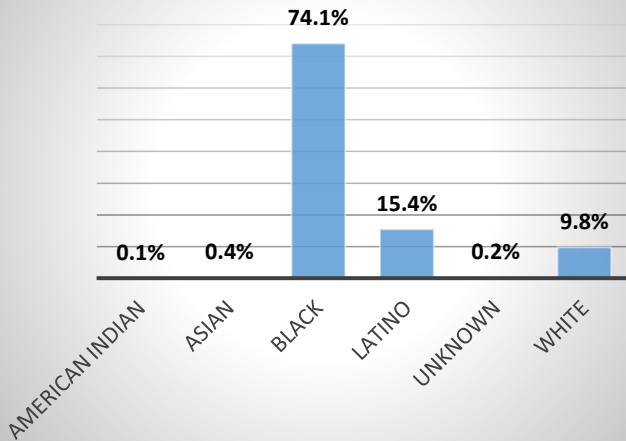

Sheriff's Daily Report 2/10/2019

Under the Custody of the Sheriff	
TOTAL MALE AND FEMALE	7,891
Jail Population	5,740
Community Corrections	2,151

Sheriff's Daily Report
2/10/2019

CCSO Population Demographics

In Confinement

Gender Distribution

Race Distribution

Age Distribution

Community Corrections

Gender Distribution

Race Distribution

Age Distribution