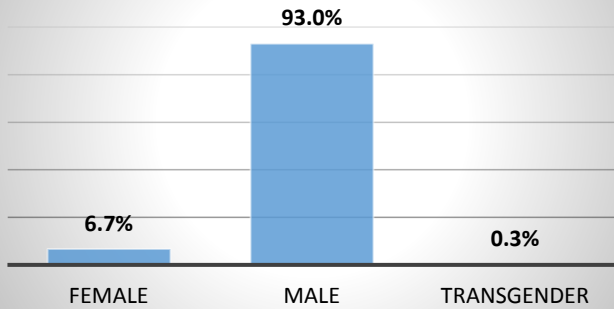

Sheriff's Daily Report 2/10/2019

Under the Custody of the Sheriff	
TOTAL MALE AND FEMALE	7,891
Jail Population	5,740
Community Corrections	2,151

Sheriff's Daily Report
2/10/2019

CCSO Population Demographics

In Confinement

Gender Distribution

Race Distribution

Age Distribution

Community Corrections

Gender Distribution

Race Distribution

Age Distribution