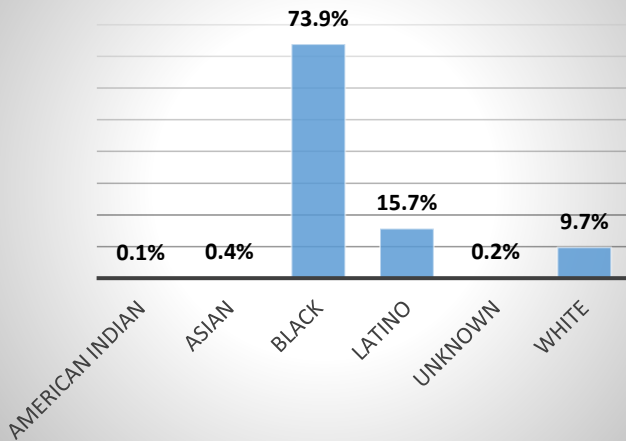

Sheriff's Daily Report
2/6/2019

Under the Custody of the Sheriff	
TOTAL MALE AND FEMALE	7,899
Jail Population	5,733
Community Corrections	2,166

Sheriff's Daily Report
2/6/2019

CCSO Population Demographics

In Confinement

Gender Distribution

Race Distribution

Age Distribution

Community Corrections

Gender Distribution

Race Distribution

Age Distribution