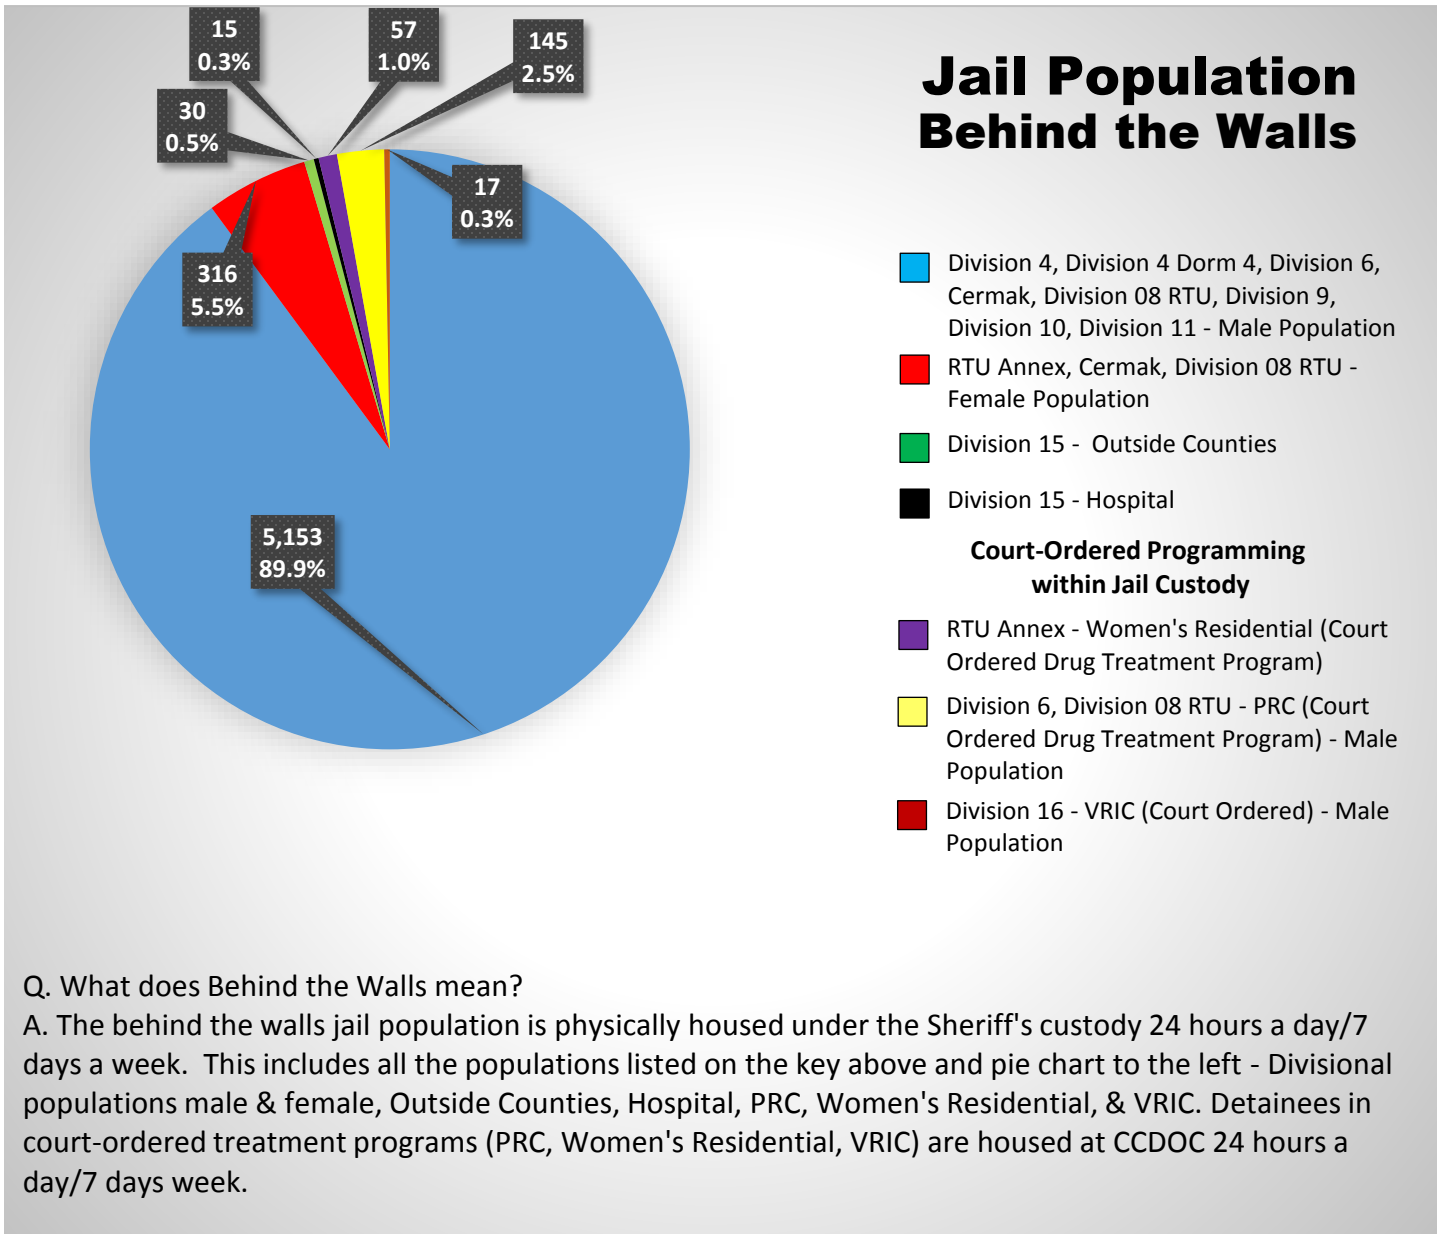

Sheriff's Daily Report
2/6/2019

Under the Custody of the Sheriff	
TOTAL MALE AND FEMALE	7,899
Jail Population	5,733
Community Corrections	2,166

Sheriff's Daily Report
2/6/2019

CCSO Population Demographics

In Confinement

Gender Distribution

Race Distribution

Age Distribution

Community Corrections

Gender Distribution

Race Distribution

Age Distribution