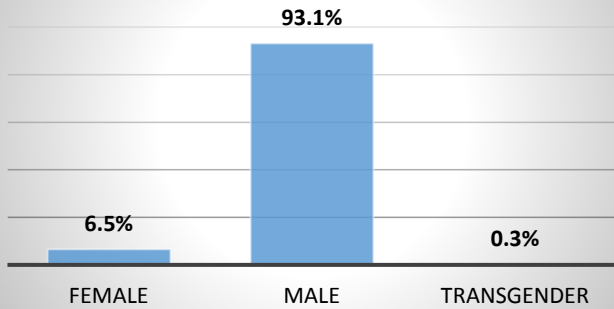

Sheriff's Daily Report
2/6/2019

Under the Custody of the Sheriff	
TOTAL MALE AND FEMALE	7,899
Jail Population	5,733
Community Corrections	2,166

Sheriff's Daily Report
2/6/2019

CCSO Population Demographics

In Confinement

Gender Distribution

Race Distribution

Age Distribution

Community Corrections

Gender Distribution

Race Distribution

Age Distribution