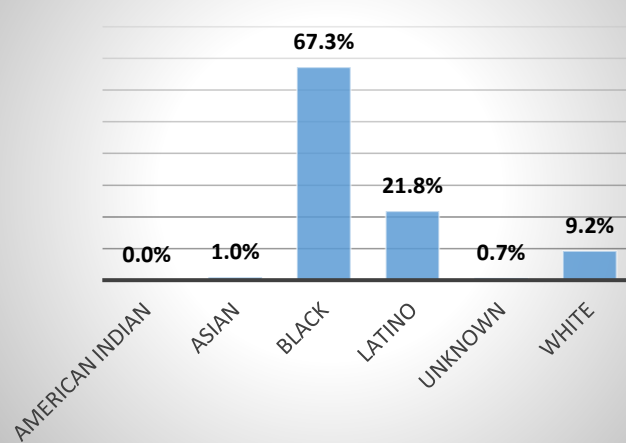

## Sheriff's Daily Report 1/28/2019

Under the Custody of the Sheriff	
<b>TOTAL MALE AND FEMALE</b>	<b>8,036</b>
Jail Population	5,841
Community Corrections	2,195

**Sheriff's Daily Report**  
**1/28/2019**

**CCSO Population Demographics**

**In Confinement**

**Gender Distribution**

**Race Distribution**

**Age Distribution**

**Community Corrections**

**Gender Distribution**

**Race Distribution**

**Age Distribution**