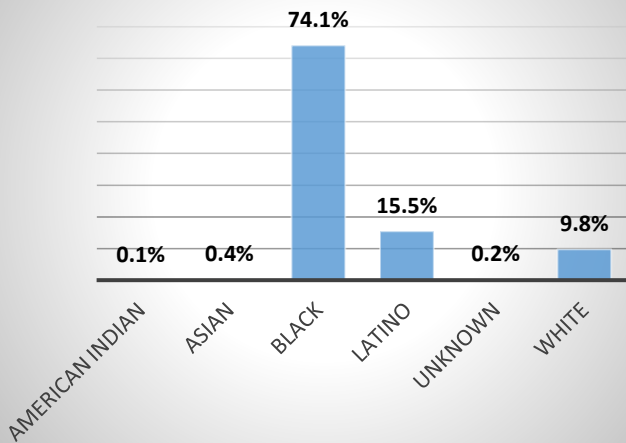

## Sheriff's Daily Report 1/28/2019

Under the Custody of the Sheriff	
<b>TOTAL MALE AND FEMALE</b>	<b>8,036</b>
Jail Population	5,841
Community Corrections	2,195

**Sheriff's Daily Report**  
**1/28/2019**

**CCSO Population Demographics**

**In Confinement**

**Gender Distribution**

**Race Distribution**

**Age Distribution**

**Community Corrections**

**Gender Distribution**

**Race Distribution**

**Age Distribution**