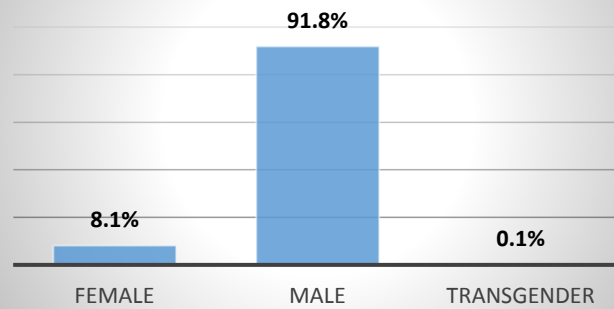

## Sheriff's Daily Report 1/28/2019

Under the Custody of the Sheriff	
<b>TOTAL MALE AND FEMALE</b>	<b>8,036</b>
Jail Population	5,841
Community Corrections	2,195

**Sheriff's Daily Report**  
**1/28/2019**

**CCSO Population Demographics**

**In Confinement**

**Gender Distribution**

**Race Distribution**

**Age Distribution**

**Community Corrections**

**Gender Distribution**

**Race Distribution**

**Age Distribution**