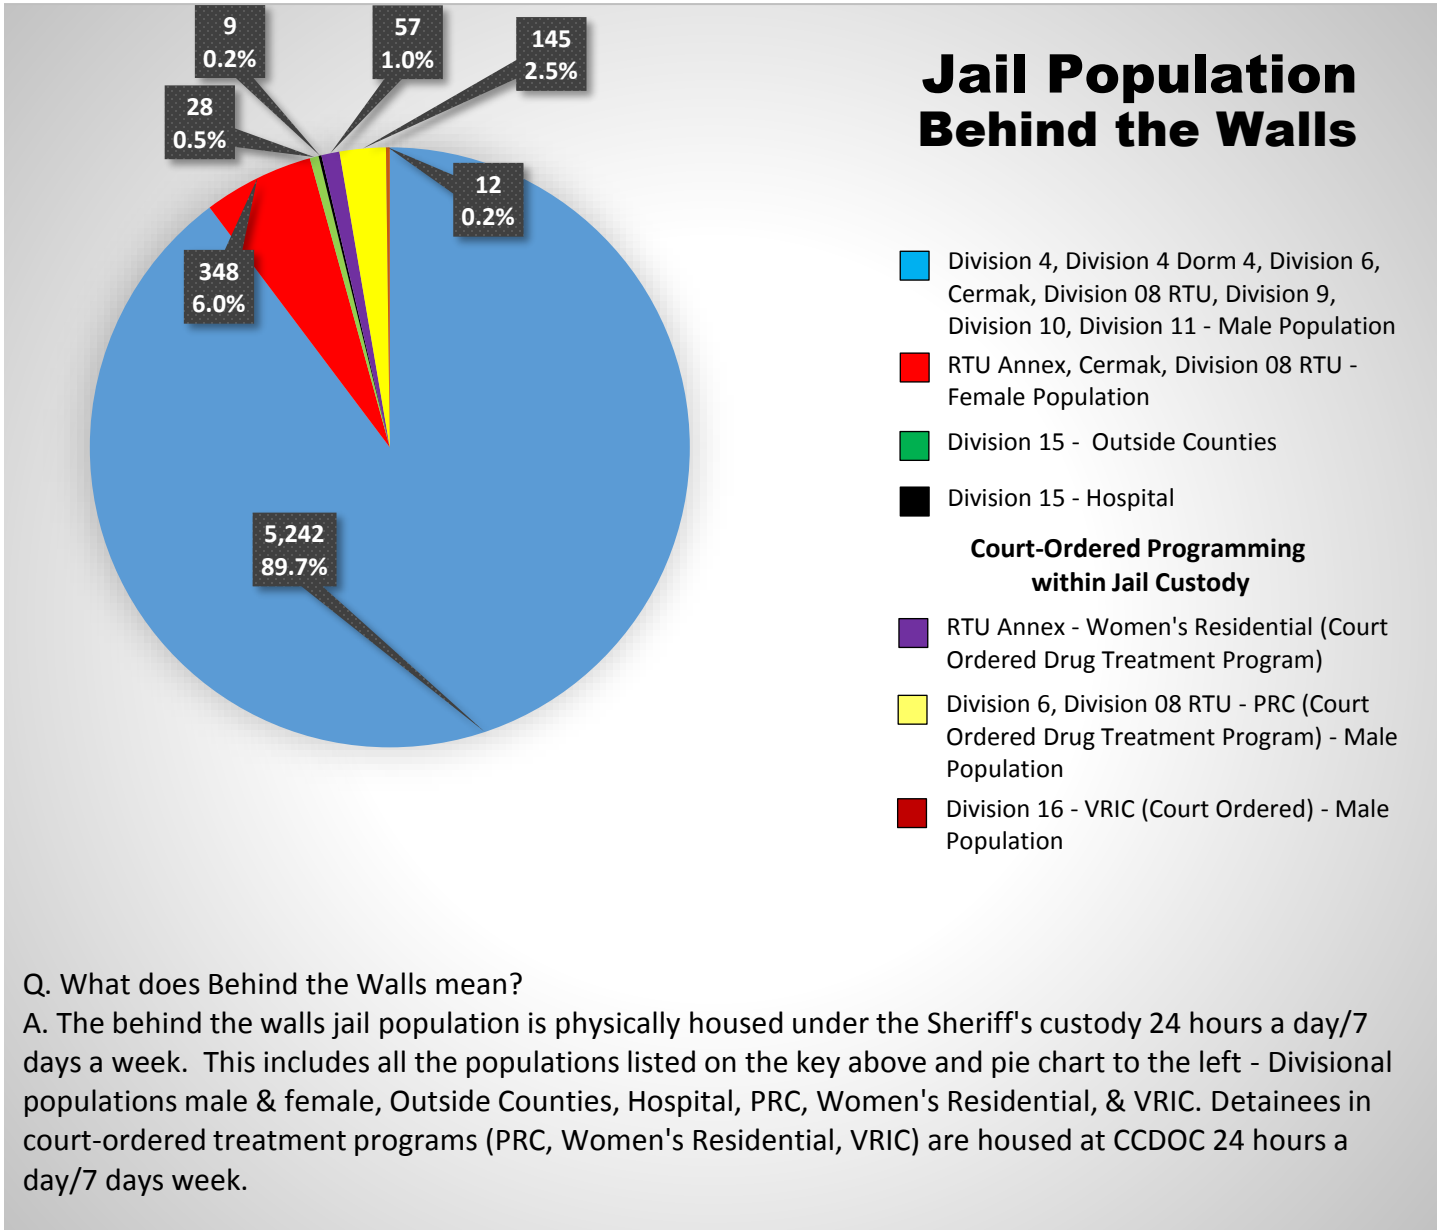

## Sheriff's Daily Report 1/28/2019

Under the Custody of the Sheriff	
<b>TOTAL MALE AND FEMALE</b>	<b>8,036</b>
Jail Population	5,841
Community Corrections	2,195

**Sheriff's Daily Report**  
**1/28/2019**

**CCSO Population Demographics**

**In Confinement**

**Gender Distribution**

**Race Distribution**

**Age Distribution**

**Community Corrections**

**Gender Distribution**

**Race Distribution**

**Age Distribution**