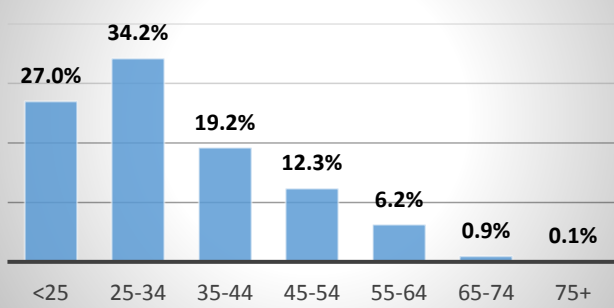

## Sheriff's Daily Report 1/28/2019

Under the Custody of the Sheriff	
<b>TOTAL MALE AND FEMALE</b>	<b>8,036</b>
Jail Population	5,841
Community Corrections	2,195

**Sheriff's Daily Report**  
**1/28/2019**

**CCSO Population Demographics**

**In Confinement**

**Gender Distribution**

**Race Distribution**

**Age Distribution**

**Community Corrections**

**Gender Distribution**

**Race Distribution**

**Age Distribution**