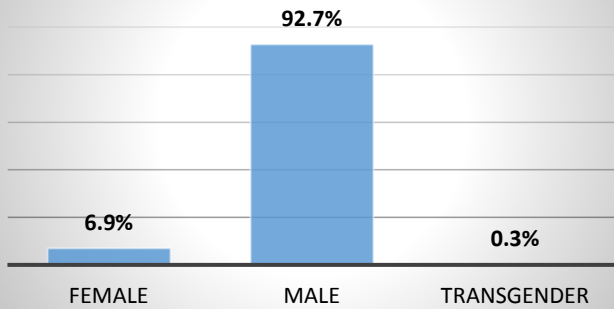

## Sheriff's Daily Report 1/28/2019

Under the Custody of the Sheriff	
<b>TOTAL MALE AND FEMALE</b>	<b>8,036</b>
Jail Population	5,841
Community Corrections	2,195

**Sheriff's Daily Report**  
**1/28/2019**

**CCSO Population Demographics**

**In Confinement**

**Gender Distribution**

**Race Distribution**

**Age Distribution**

**Community Corrections**

**Gender Distribution**

**Race Distribution**