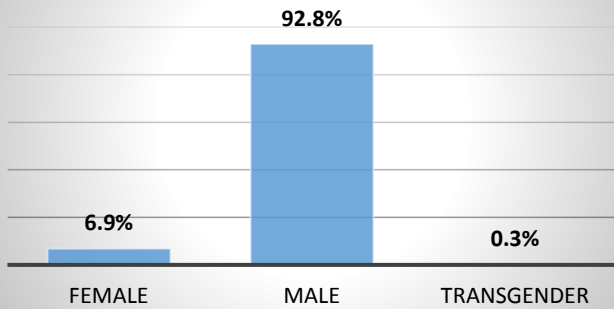

## Sheriff's Daily Report 1/27/2019

Under the Custody of the Sheriff	
<b>TOTAL MALE AND FEMALE</b>	<b>8,038</b>
Jail Population	5,841
Community Corrections	2,197

Sheriff's Daily Report  
1/27/2019

CCSO Population Demographics

**In Confinement**

**Gender Distribution**

**Race Distribution**

**Age Distribution**

**Community Corrections**

**Gender Distribution**

**Race Distribution**

**Age Distribution**