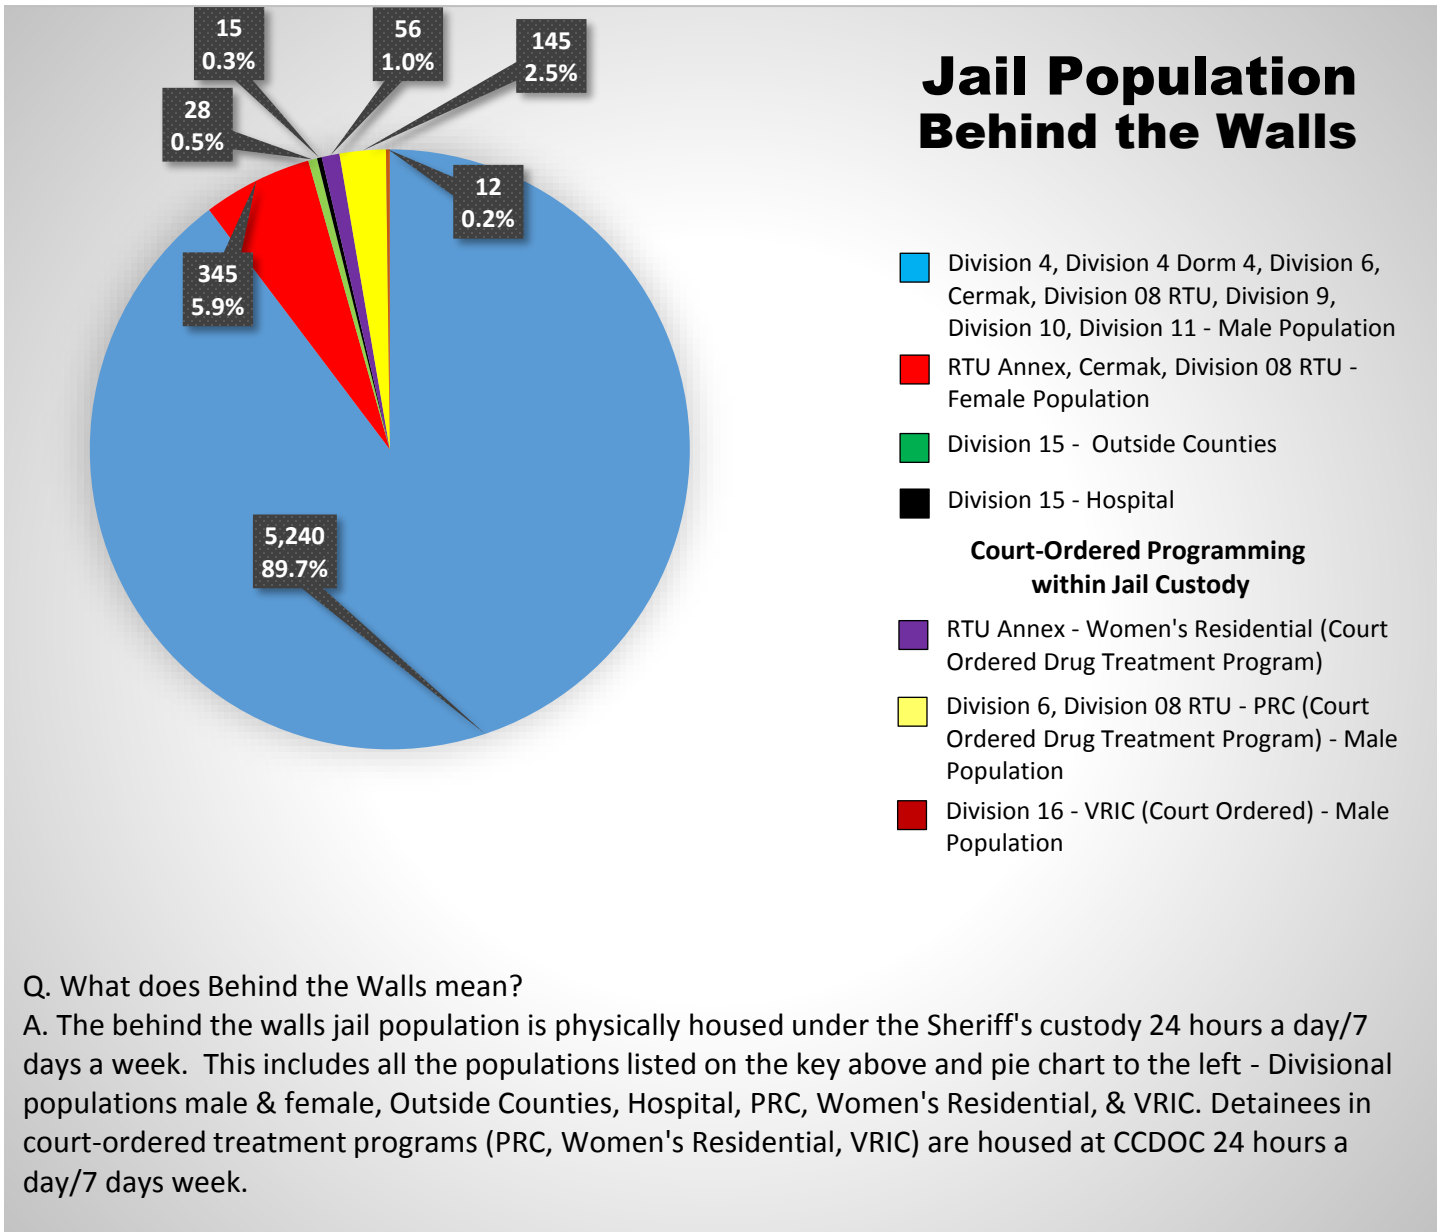

## Sheriff's Daily Report 1/27/2019

Under the Custody of the Sheriff	
<b>TOTAL MALE AND FEMALE</b>	<b>8,038</b>
Jail Population	5,841
Community Corrections	2,197

Sheriff's Daily Report  
1/27/2019

CCSO Population Demographics

**In Confinement**

**Gender Distribution**

**Race Distribution**

**Age Distribution**

**Community Corrections**

**Gender Distribution**

**Race Distribution**

**Age Distribution**