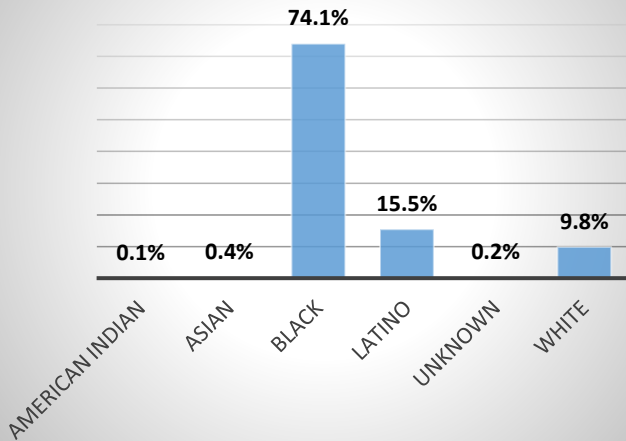

## Sheriff's Daily Report 1/27/2019

Under the Custody of the Sheriff	
<b>TOTAL MALE AND FEMALE</b>	<b>8,038</b>
Jail Population	5,841
Community Corrections	2,197

Sheriff's Daily Report  
1/27/2019

CCSO Population Demographics

**In Confinement**

**Gender Distribution**

**Race Distribution**

**Age Distribution**

**Community Corrections**

**Gender Distribution**

**Race Distribution**

**Age Distribution**