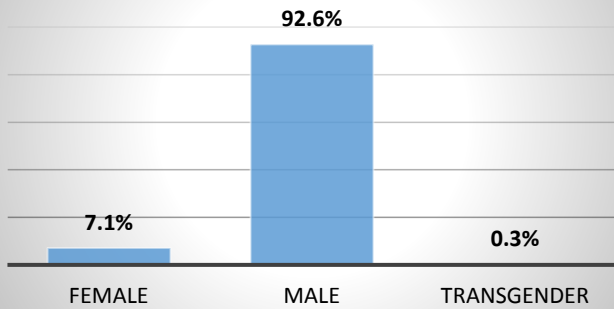

Sheriff's Daily Report 1/24/2019

Under the Custody of the Sheriff	
TOTAL MALE AND FEMALE	8,005
Jail Population	5,801
Community Corrections	2,204

Sheriff's Daily Report
1/24/2019

CCSO Population Demographics

In Confinement

Gender Distribution

Race Distribution

Age Distribution

Community Corrections

Gender Distribution

Race Distribution

Age Distribution