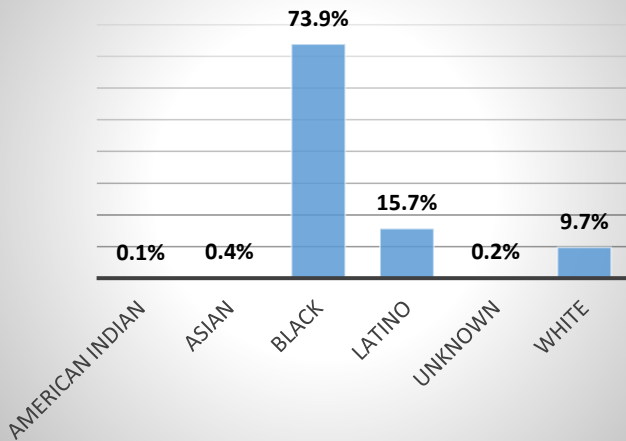

Sheriff's Daily Report 1/24/2019

Under the Custody of the Sheriff	
TOTAL MALE AND FEMALE	8,005
Jail Population	5,801
Community Corrections	2,204

Sheriff's Daily Report
1/24/2019

CCSO Population Demographics

In Confinement

Gender Distribution

Race Distribution

Age Distribution

Community Corrections

Gender Distribution

Race Distribution

Age Distribution