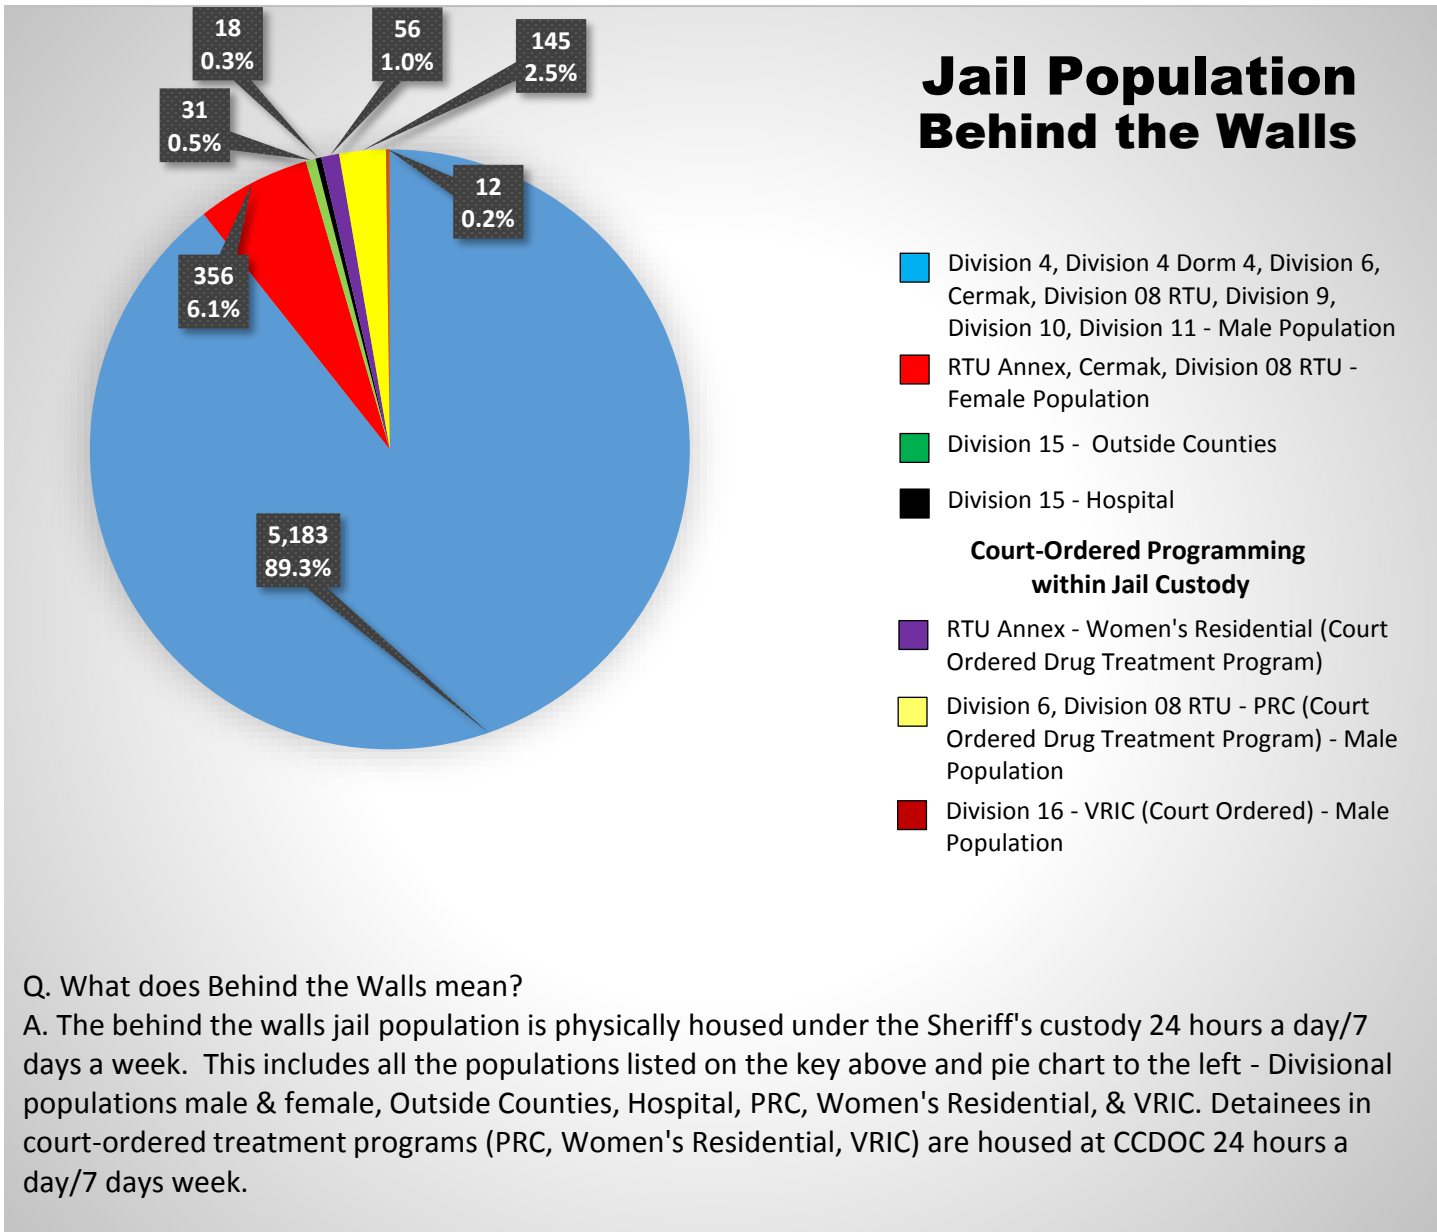

Sheriff's Daily Report 1/24/2019

Under the Custody of the Sheriff	
TOTAL MALE AND FEMALE	8,005
Jail Population	5,801
Community Corrections	2,204

Sheriff's Daily Report
1/24/2019

CCSO Population Demographics

In Confinement

Gender Distribution

Race Distribution

Age Distribution

Community Corrections

Gender Distribution

Race Distribution

Age Distribution